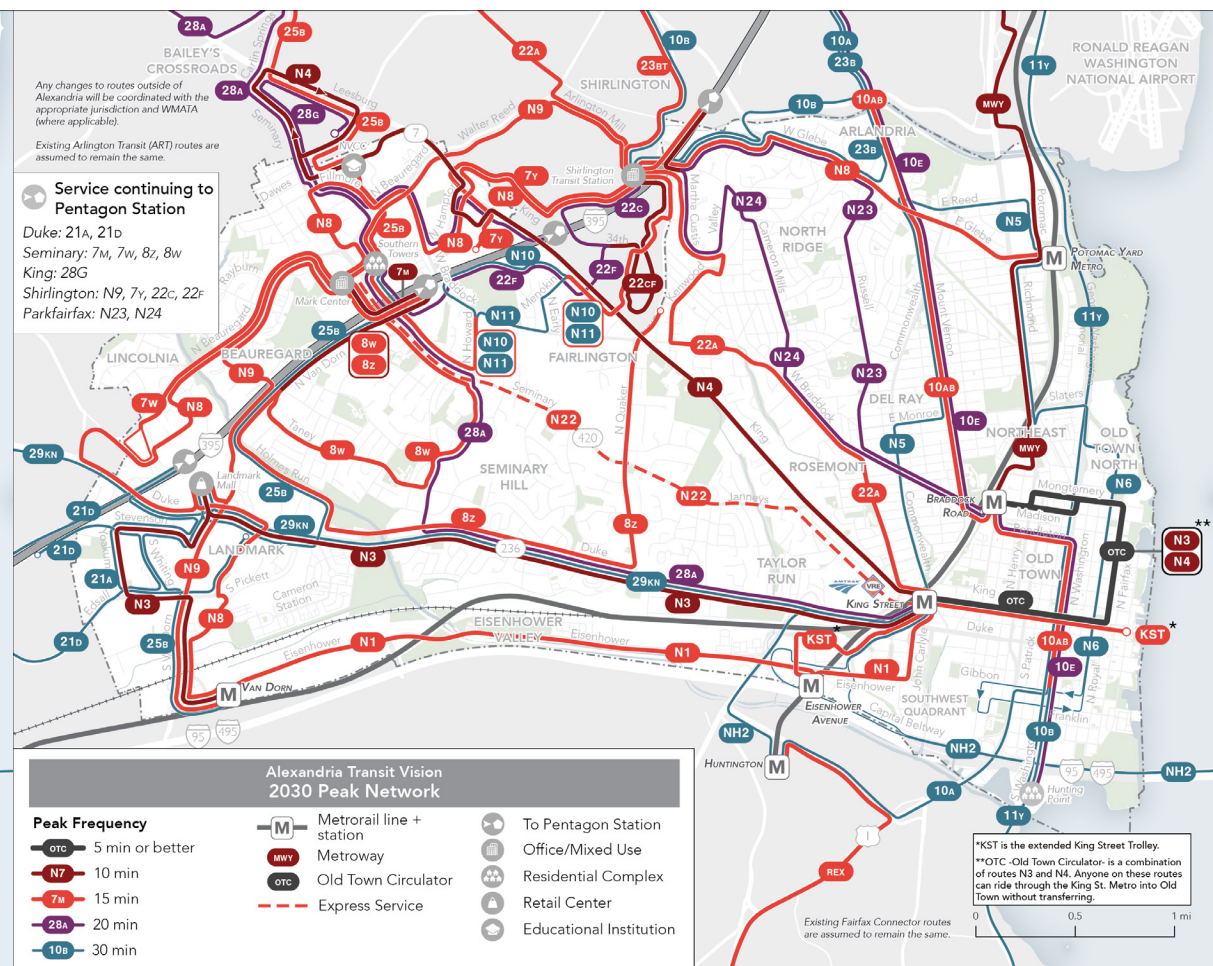

Existing Peak

2030 Peak

Existing Midday

2030 Midday

Residents near Transit on Weekdays within 1/4 mile of a bus stop in Alexandria, Virginia

■ Frequent Service, every 15 minutes or better ■ Infrequent ■ Peak Only ■ No Service within 1/4 mile

Existing Network

2030 Recommended Network

Jobs near Transit on Weekdays within 1/4 mile of a bus stop in Alexandria, Virginia

Existing Network

2030 Recommended Network