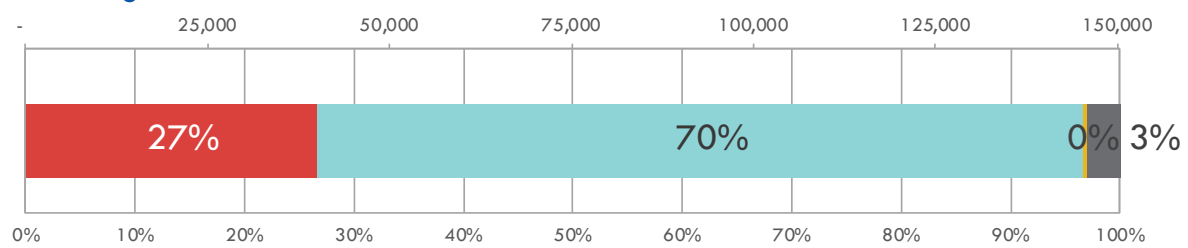

Existing Network