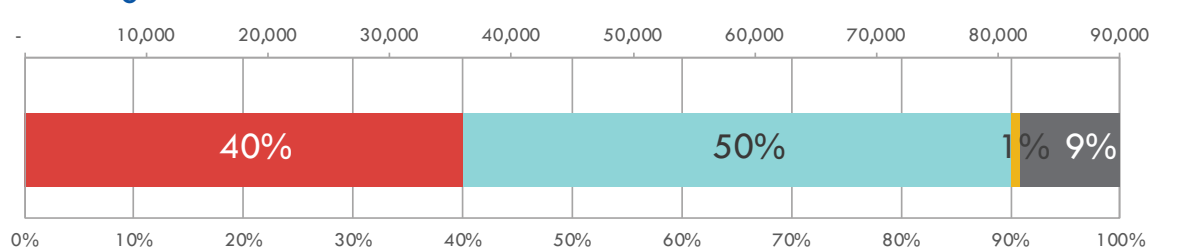

Existing Network

2030 Recommended Network

Jobs near Transit on Weekdays within 1/4 mile of a bus stop in Alexandria, Virginia

Existing Network

2030 Recommended Network