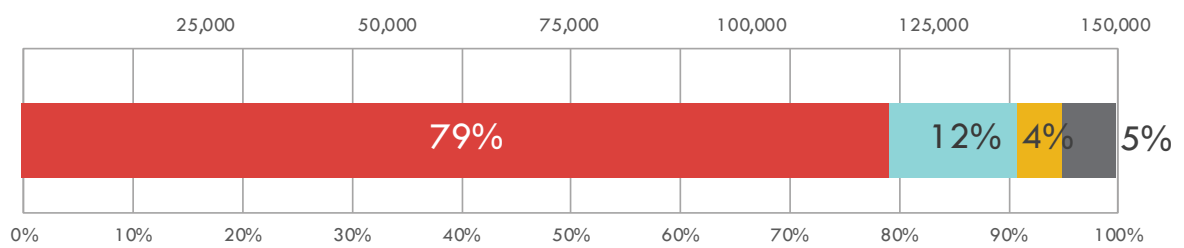

2030 Recommended Network