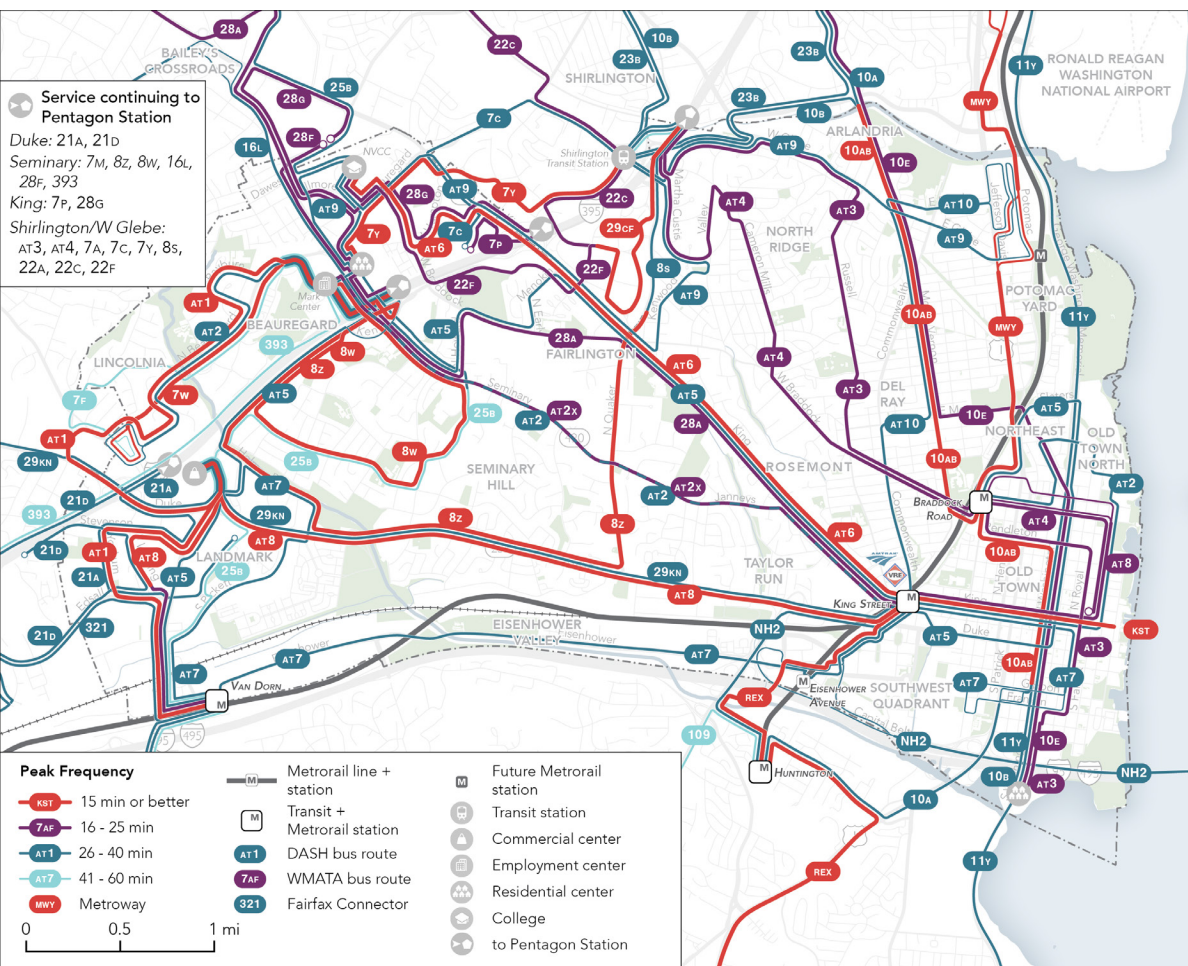

Existing Peak

2030 Peak

Existing Midday

2030 Midday

Residents near Transit on Weekdays within 1/4 mile of a bus stop in Alexandria, Virginia

■ Frequent Service, every 15 minutes or better ■ Infrequent ■ Peak Only ■ No Service within 1/4 mile

Existing Network

2030 Recommended Network

Jobs near Transit on Weekdays within 1/4 mile of a bus stop in Alexandria, Virginia

Existing Network

2030 Recommended Network