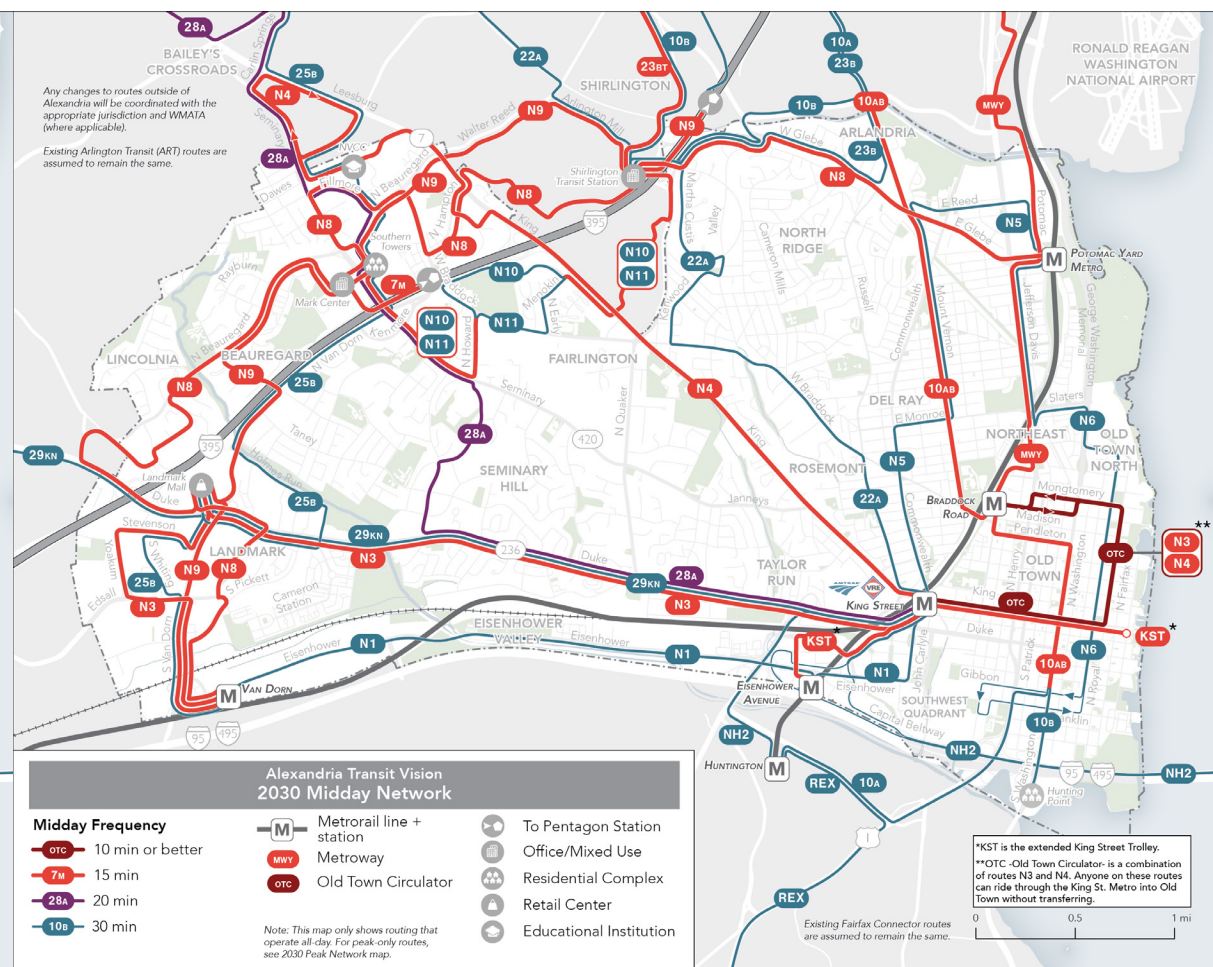

Existing Peak

2030 Peak

Existing Midday

2030 Midday

Residents near Transit on Weekdays within 1/4 mile of a bus stop in Alexandria, Virginia

■ Frequent Service, every 15 minutes or better ■ Infrequent ■ Peak Only ■ No Service within 1/4 mile

Existing Network

2030 Recommended Network

Jobs near Transit on Weekdays within 1/4 mile of a bus stop in Alexandria, Virginia

Existing Network

2030 Recommended Network