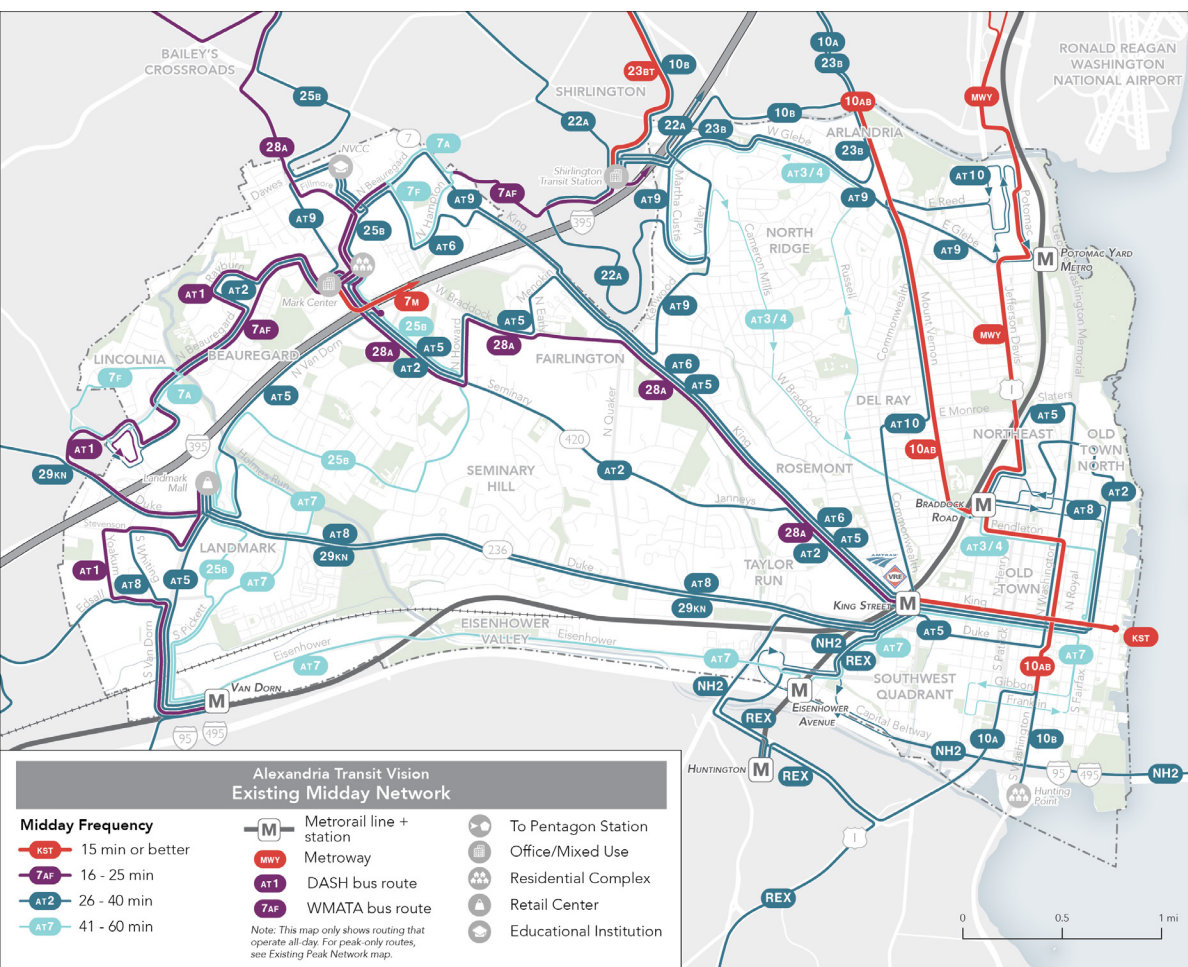

Existing Peak

2030 Peak

Existing Midday

2030 Midday

Residents near Transit on Weekdays within 1/4 mile of a bus stop in Alexandria, Virginia

■ Frequent Service, every 15 minutes or better ■ Infrequent ■ Peak Only ■ No Service within 1/4 mile

Existing Network

2030 Recommended Network

Jobs near Transit on Weekdays within 1/4 mile of a bus stop in Alexandria, Virginia

Existing Network

2030 Recommended Network