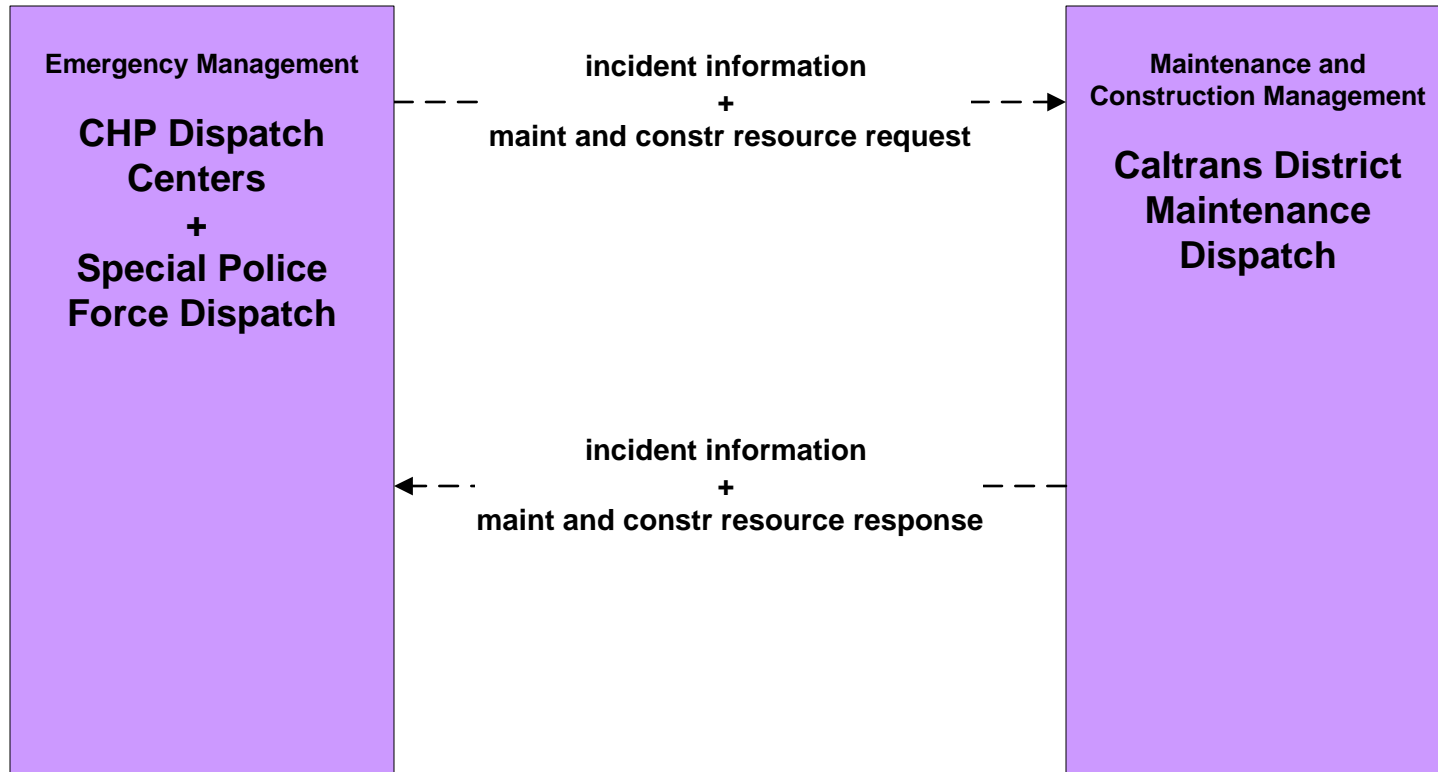

**ATMS08 - Incident Management
Caltrans Maintenance (MCM to EM)**

**MC08 - Workzone Management
California Highway Information Network (CHIN)**