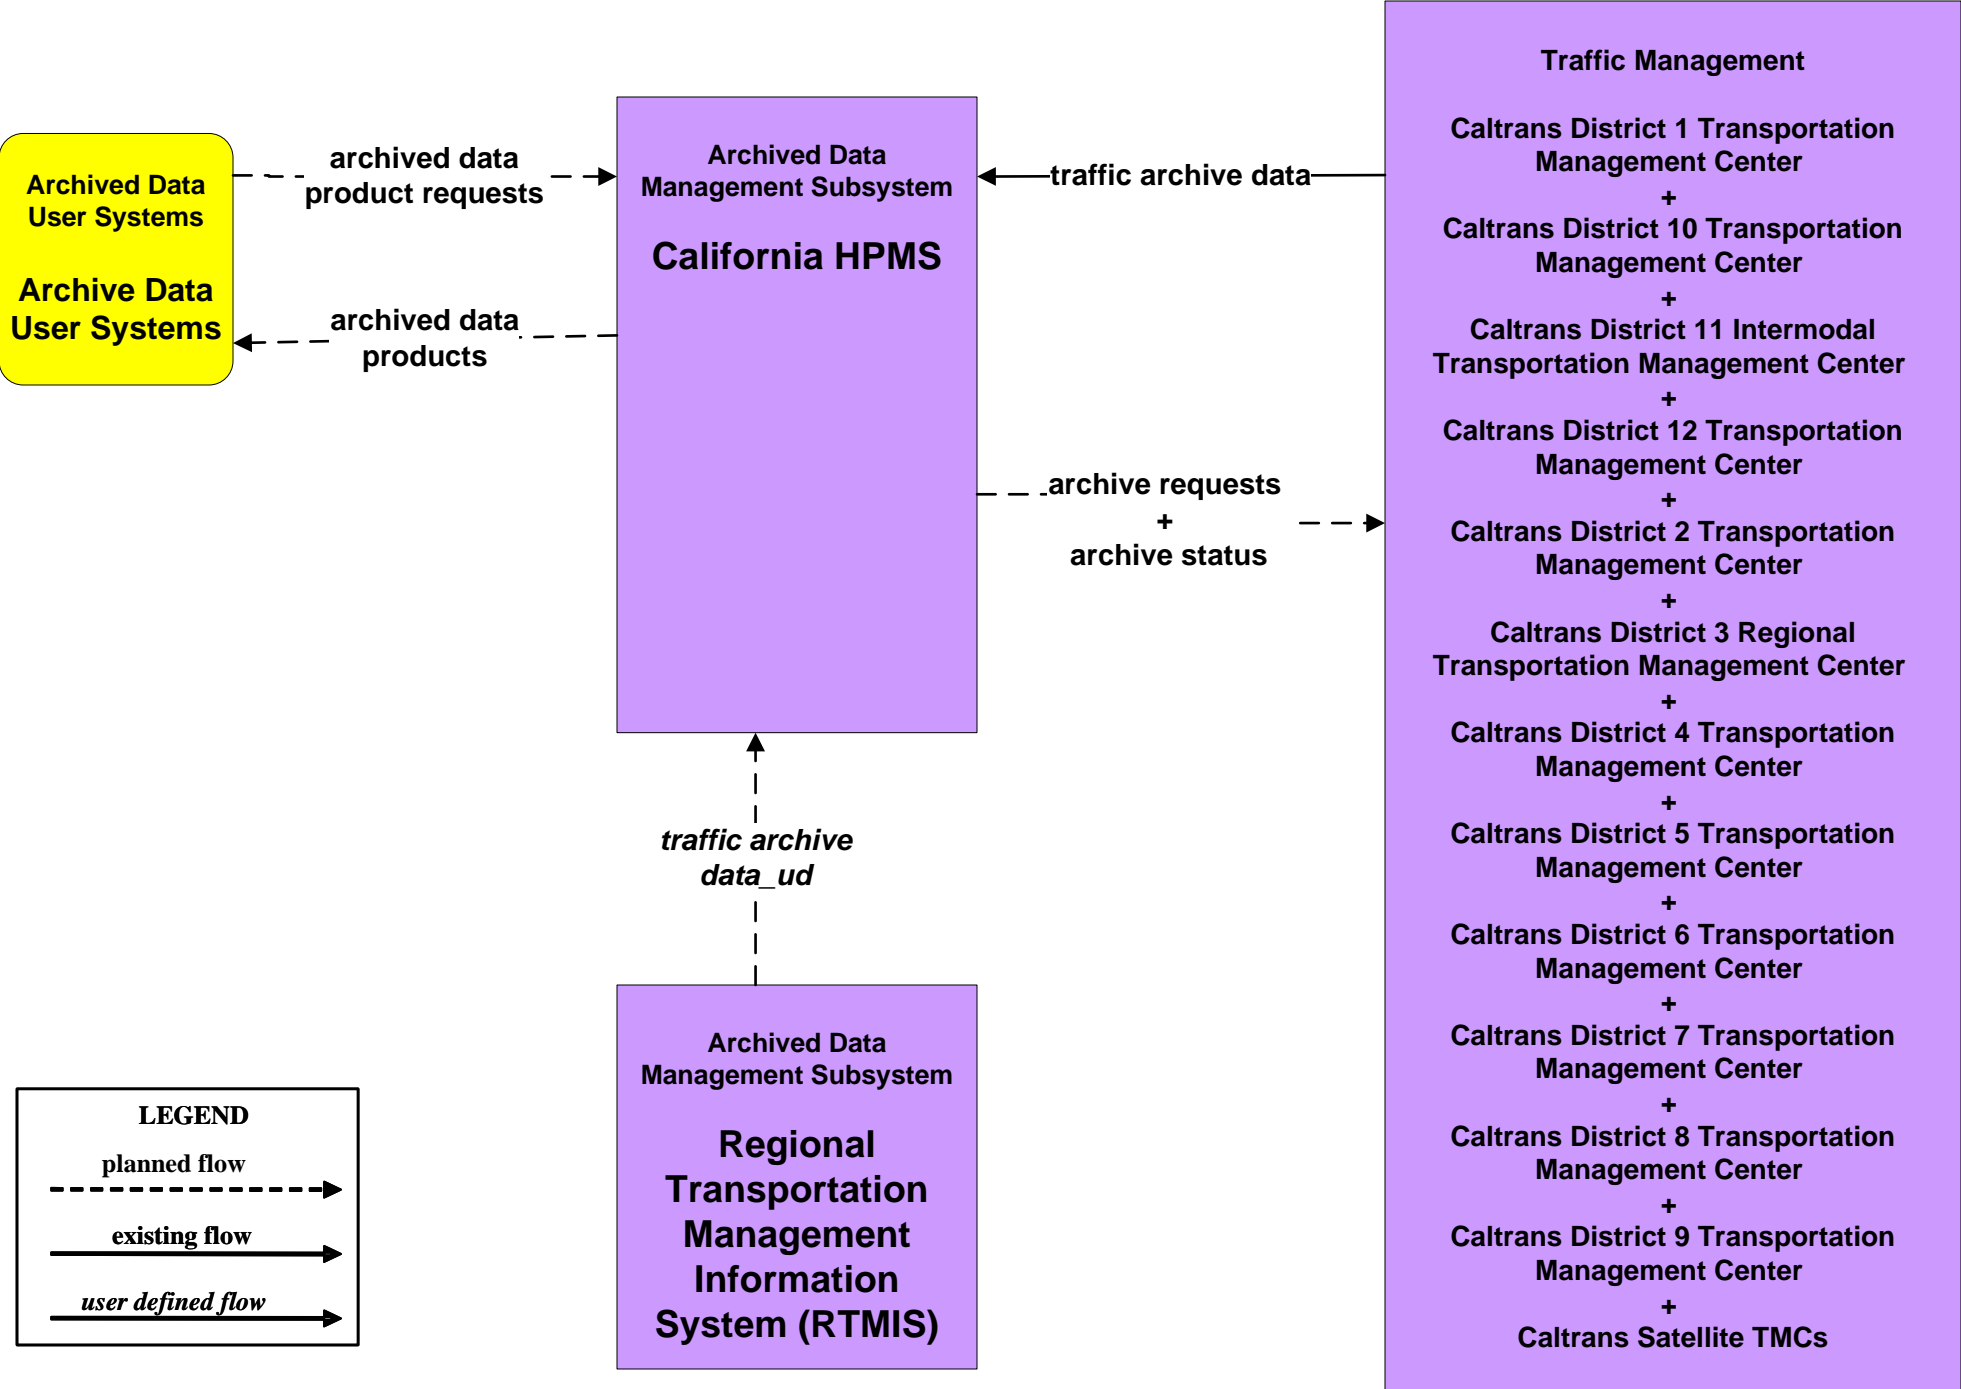

# AD1 - ITS Data Mart HPMS

# ATIS1 - Broadcast Traveler Information CHIN/ California Highway Information Web Page

**ATIS1 - Broadcast Traveler Information  
CVO Web-site/ CVO ATIS Truckstop Kiosks**

**ATMS08 - Incident Management  
Caltrans Maintenance (MCM to Other MCM)**

**MC04 - Weather Information Processing and Distribution  
Caltrans**

**MC06 - Winter Maintenance  
Caltrans**

**MC08 - Workzone Management**  
**Caltrans Maintenance Dispatch Information Dissemination (1)**

**MC10 - Maintenance and Construction Activity Coordination**  
**Activity Coordination - Caltrans (3 of 4)**