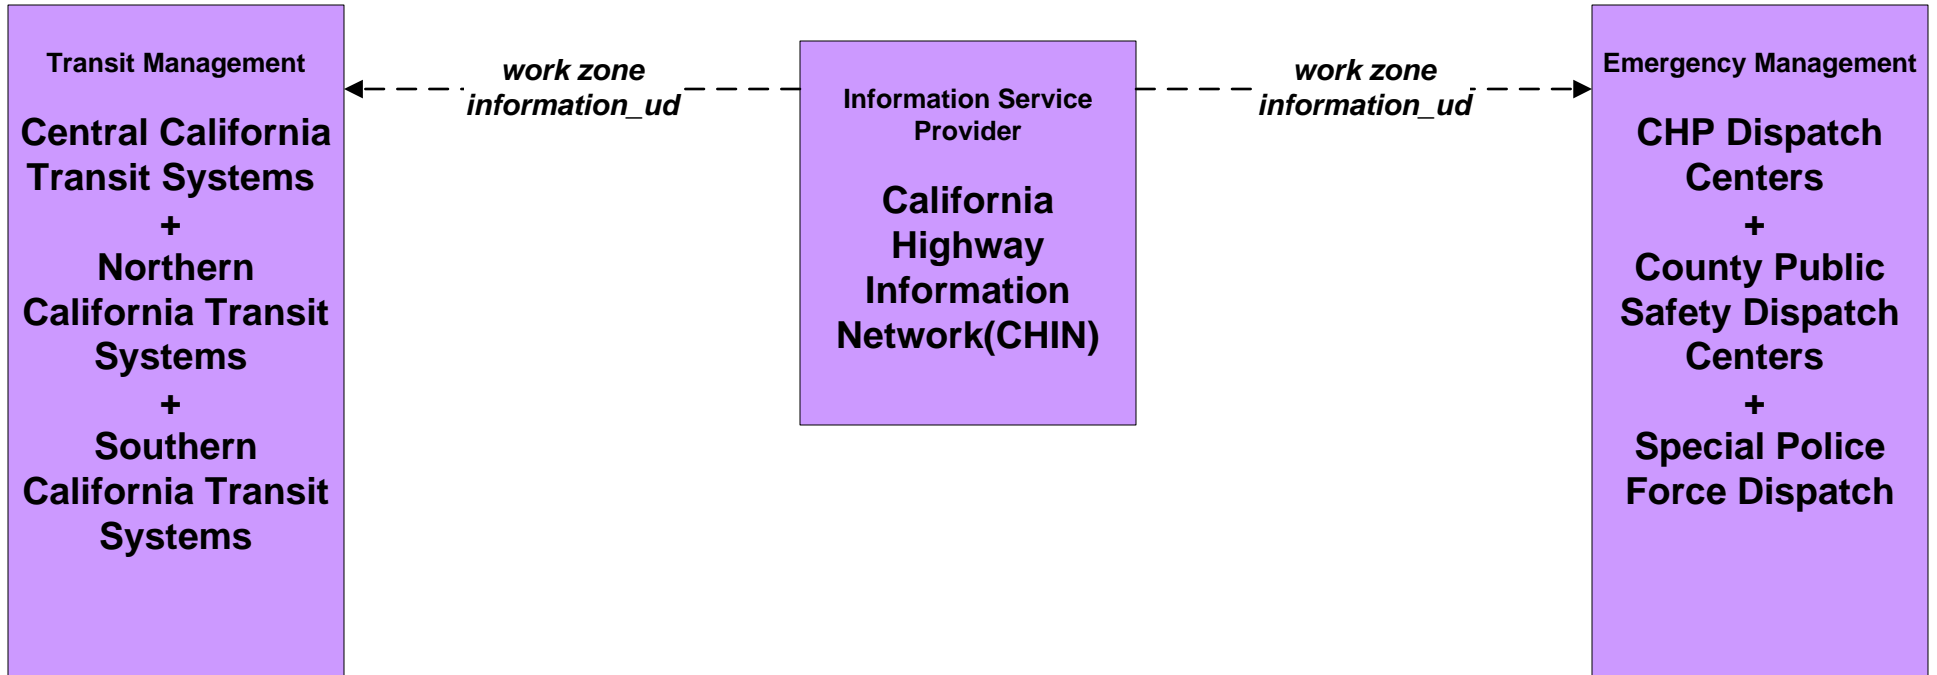

# ATIS1 - Broadcast Traveler Information CHIN/ California Highway Information Web Page

**ATIS1 - Broadcast Traveler Information  
CVO Web-site/ CVO ATIS Truckstop Kiosks**

**ATMS08 - Incident Management  
Caltrans Maintenance (MCM to Other MCM)**

**MC04 - Weather Information Processing and Distribution  
Caltrans**

**MC06 - Winter Maintenance  
Caltrans**

**MC08 - Workzone Management**  
**Caltrans Maintenance Dispatch Information Dissemination (1)**

**MC08 - Workzone Management  
California Highway Information Network (CHIN)**

**MC10 - Maintenance and Construction Activity Coordination**  
**Activity Coordination - Caltrans (1 of 4)**

**MC10 - Maintenance and Construction Activity Coordination  
Activity Coordination - Caltrans (2 of 4)**