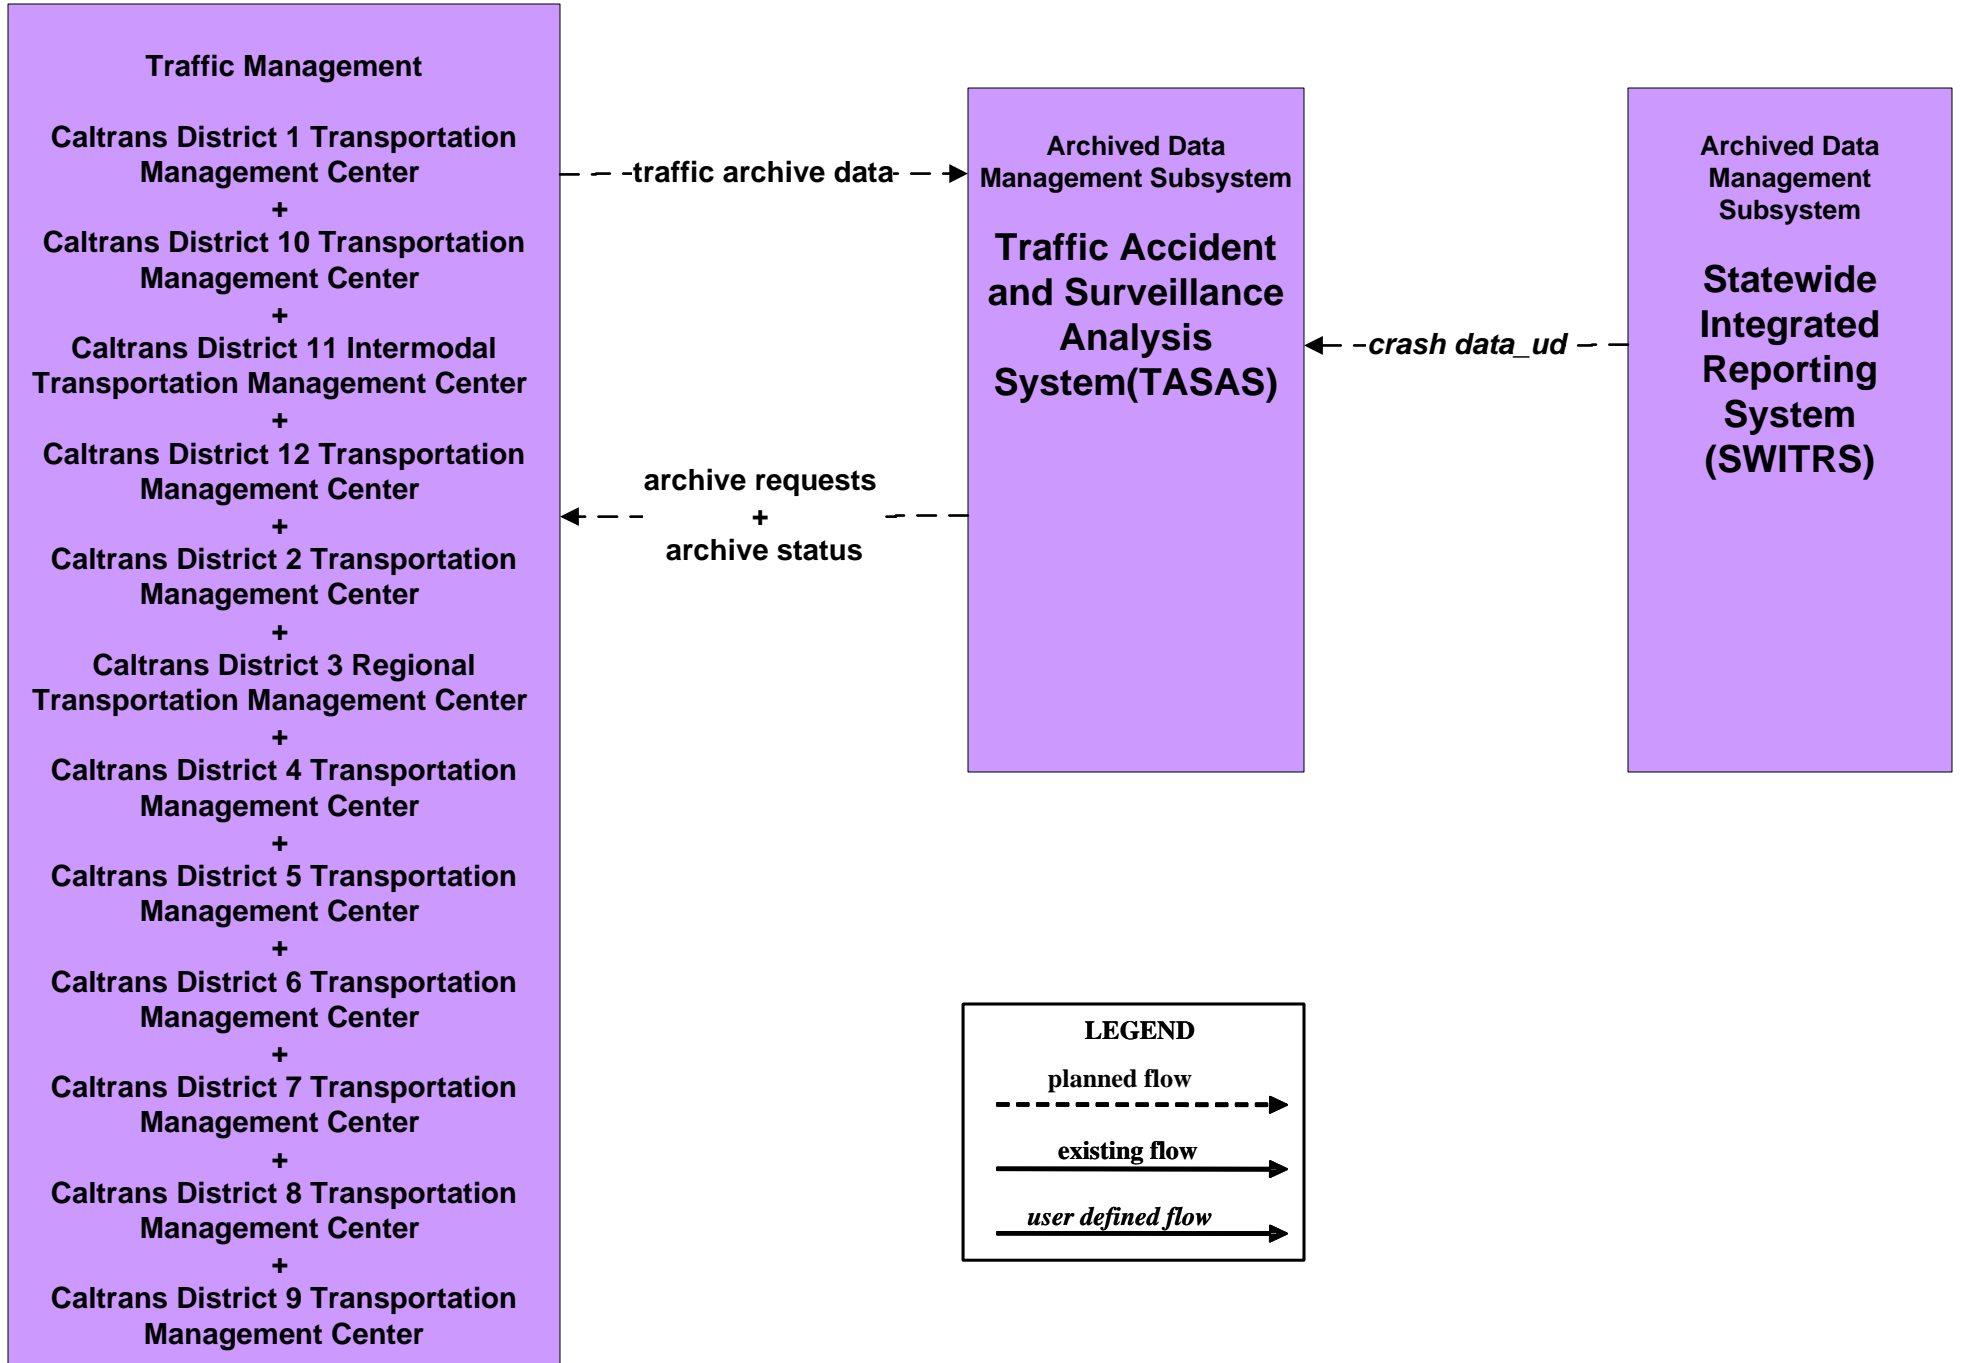

# AD1 - ITS Data Mart HPMS

# ATIS1 - Broadcast Traveler Information CHIN/ California Highway Information Web Page

**ATIS1 - Broadcast Traveler Information  
CVO Web-site/ CVO ATIS Truckstop Kiosks**

**ATMS08 - Incident Management  
Caltrans Maintenance (MCM to Other MCM)**

**MC04 - Weather Information Processing and Distribution  
Caltrans**

**MC06 - Winter Maintenance  
Caltrans**

**MC08 - Workzone Management**  
**Caltrans Maintenance Dispatch Information Dissemination (1)**