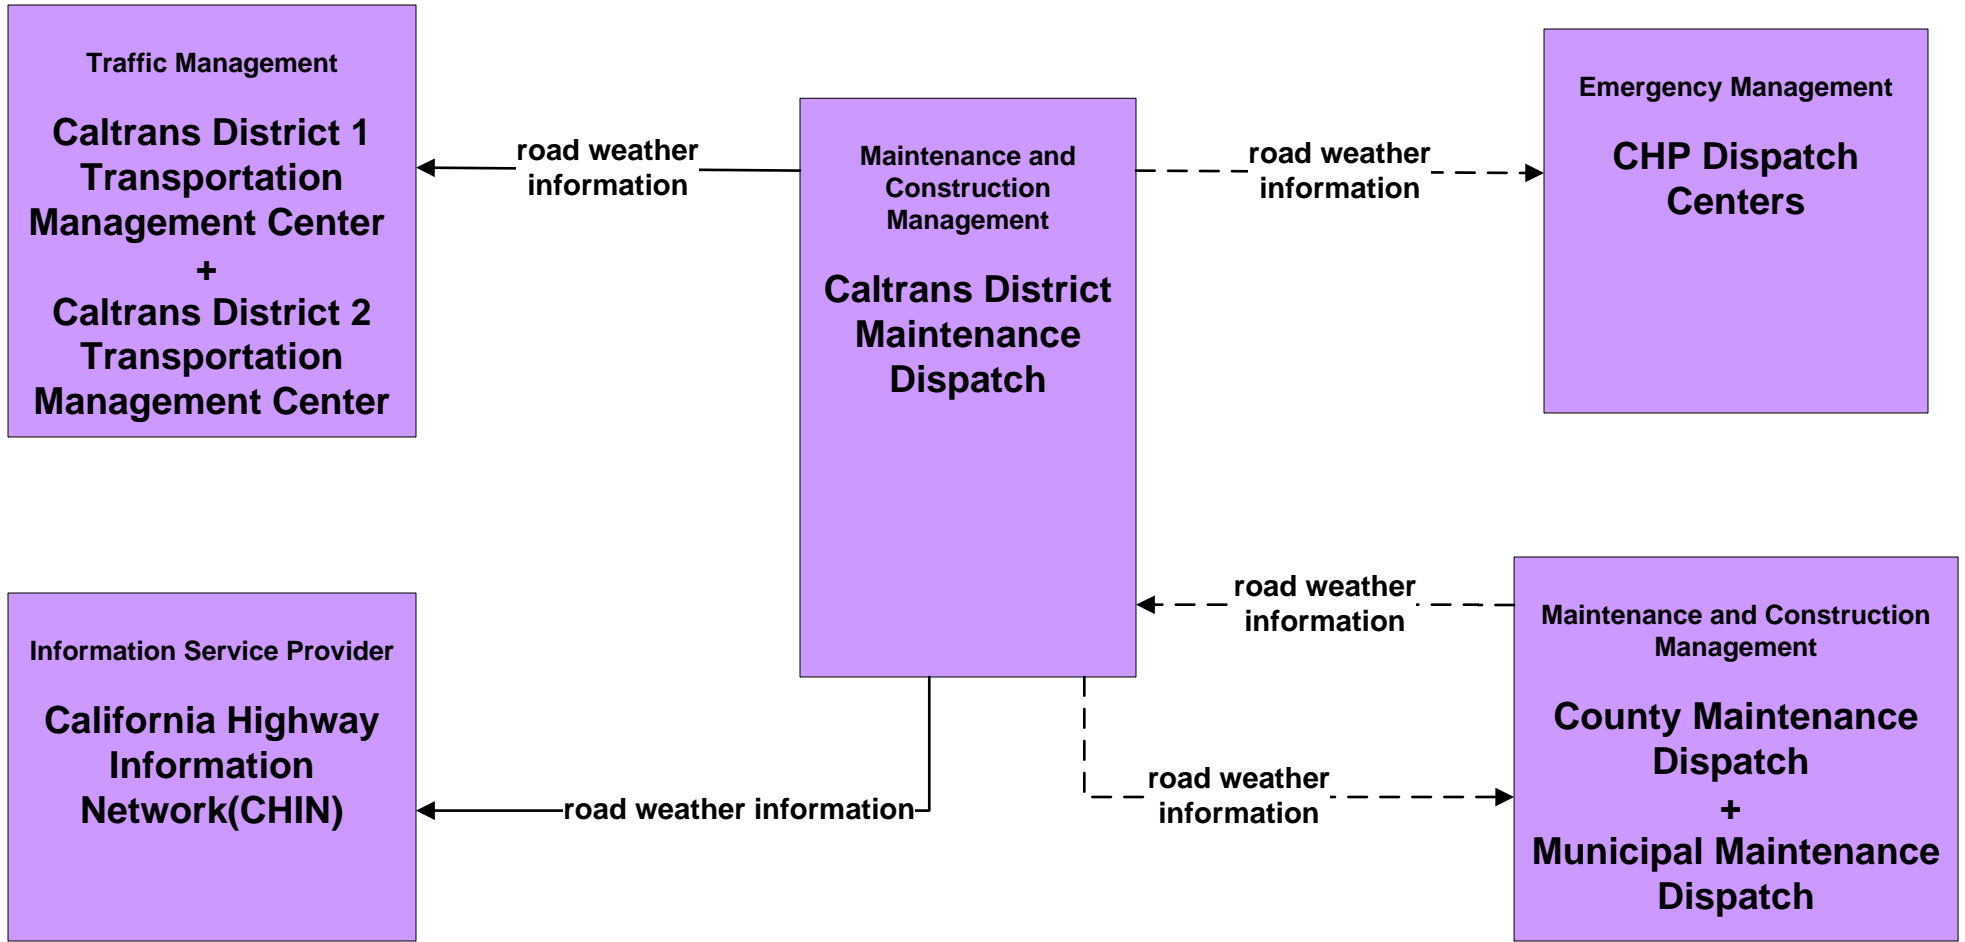

**MC04 - Weather Information Processing and Distribution
Caltrans**