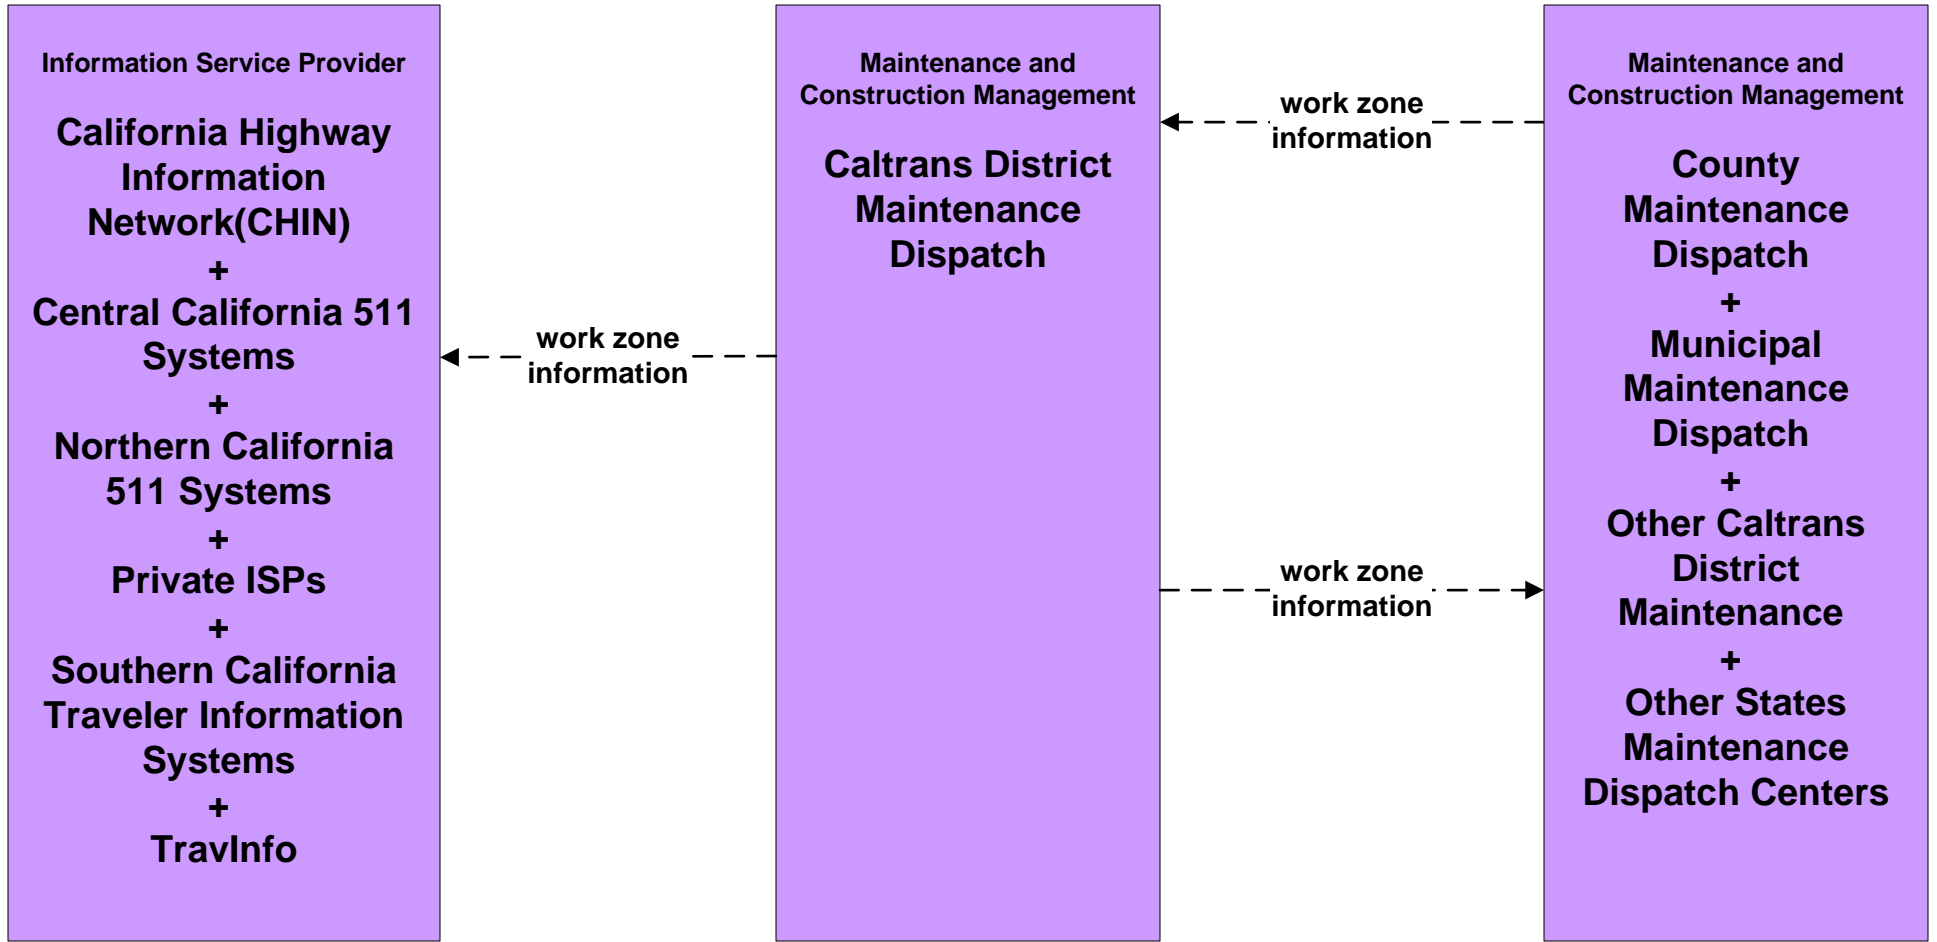

# ATIS1 - Broadcast Traveler Information CHIN/ California Highway Information Web Page

**ATIS1 - Broadcast Traveler Information  
CVO Web-site/ CVO ATIS Truckstop Kiosks**

**ATMS08 - Incident Management  
Caltrans Maintenance (MCM to Other MCM)**

**MC04 - Weather Information Processing and Distribution  
Caltrans**

**MC06 - Winter Maintenance  
Caltrans**

**MC08 - Workzone Management**  
**Caltrans Maintenance Dispatch Information Dissemination (1)**