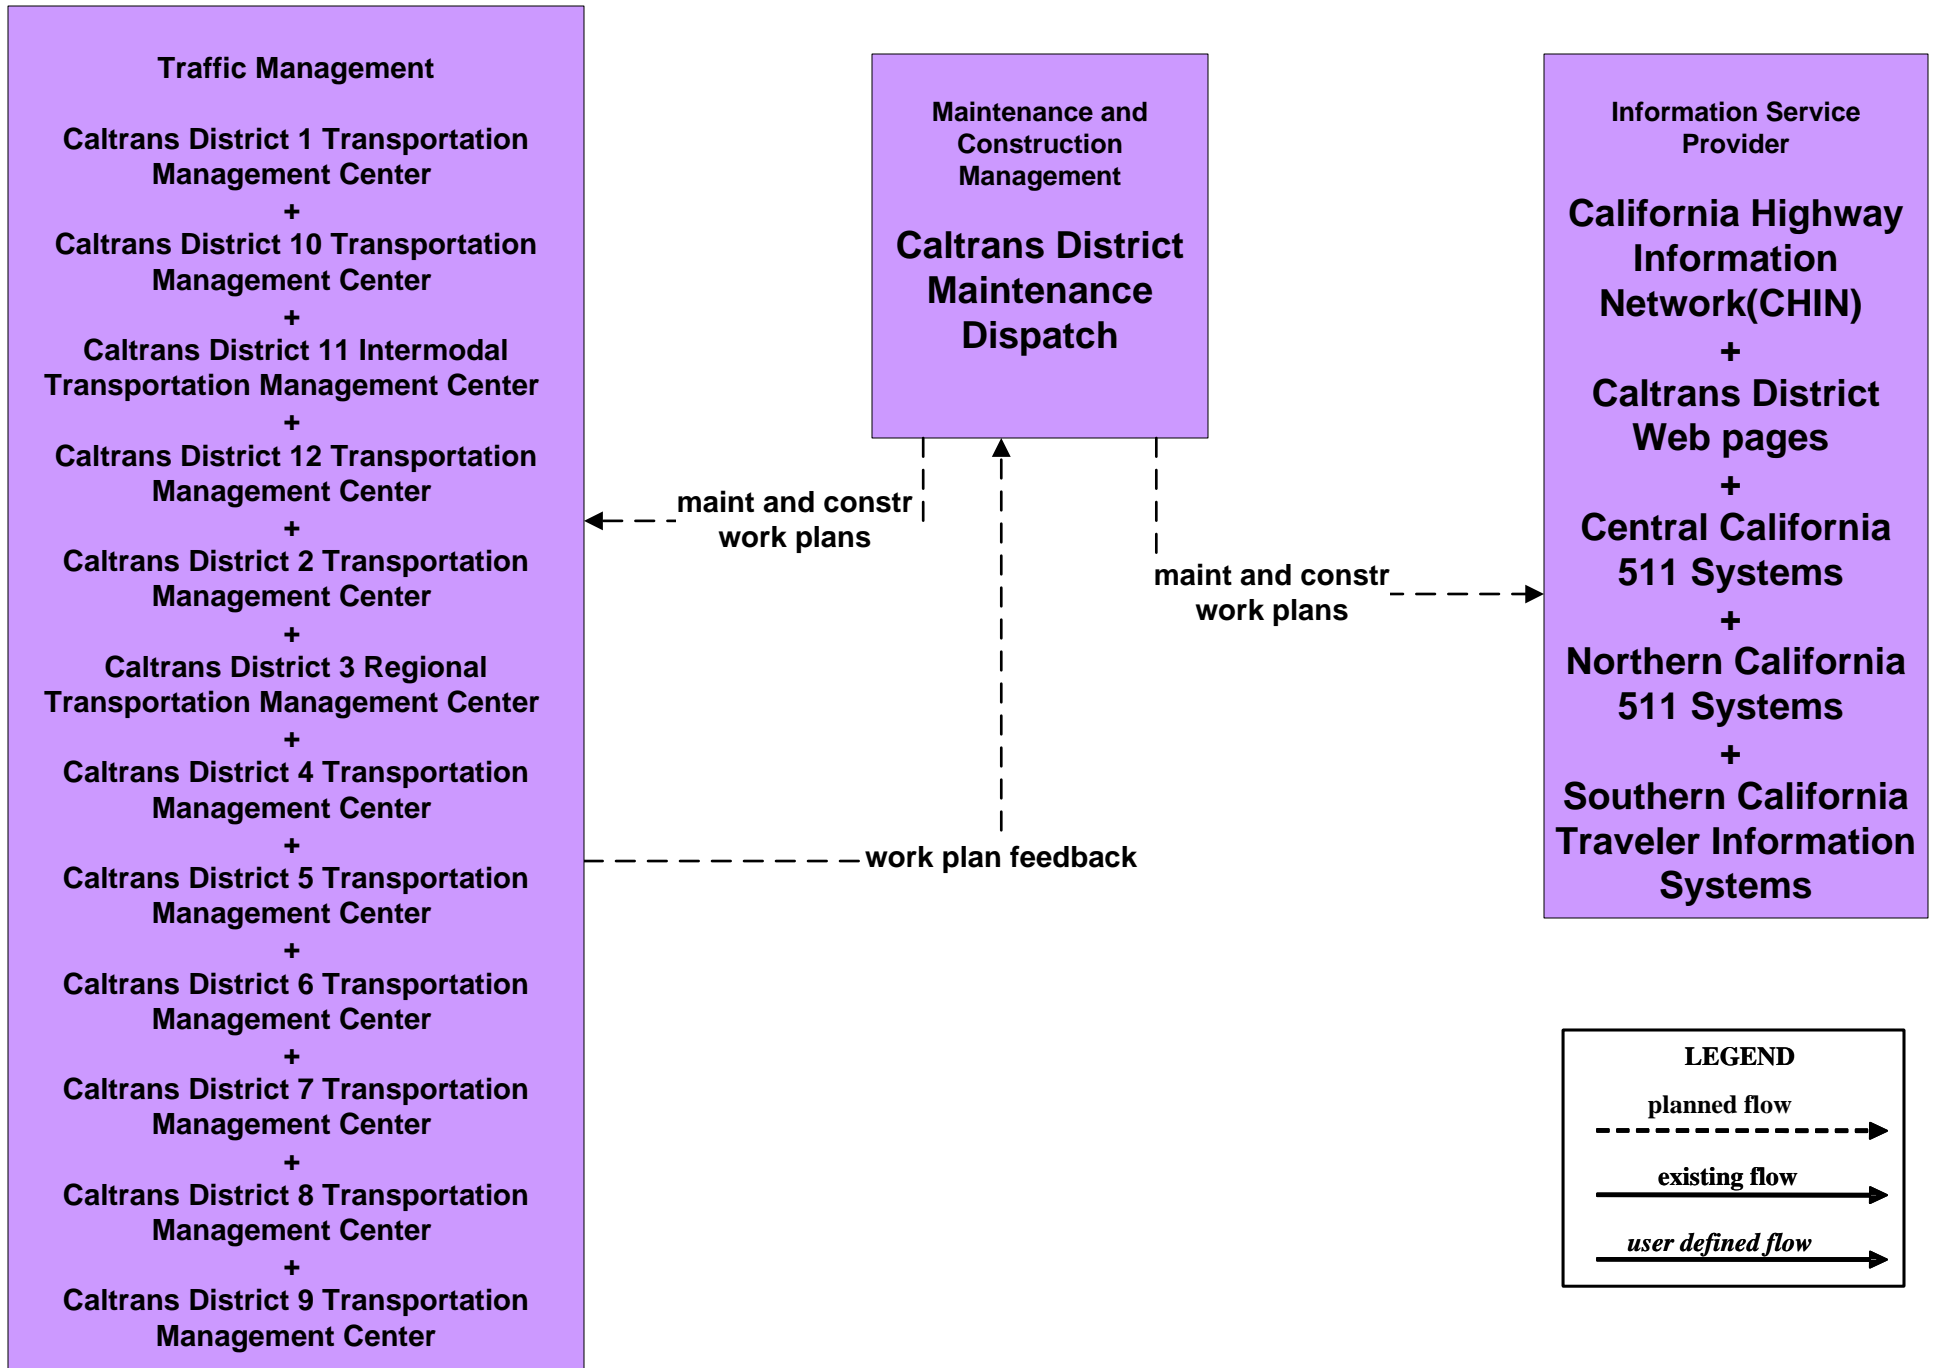

# ATIS1 - Broadcast Traveler Information CHIN/ California Highway Information Web Page

**ATIS1 - Broadcast Traveler Information  
CVO Web-site/ CVO ATIS Truckstop Kiosks**

**ATMS08 - Incident Management  
Caltrans Maintenance (MCM to Other MCM)**

**MC04 - Weather Information Processing and Distribution  
Caltrans**

**MC06 - Winter Maintenance  
Caltrans**

**MC08 - Workzone Management**  
**Caltrans Maintenance Dispatch Information Dissemination (1)**

**MC08 - Workzone Management  
California Highway Information Network (CHIN)**

**MC10 - Maintenance and Construction Activity Coordination**  
**Activity Coordination - Caltrans (1 of 4)**

**MC10 - Maintenance and Construction Activity Coordination  
Activity Coordination - Caltrans (2 of 4)**

**MC10 - Maintenance and Construction Activity Coordination**  
**Activity Coordination - Caltrans (3 of 4)**