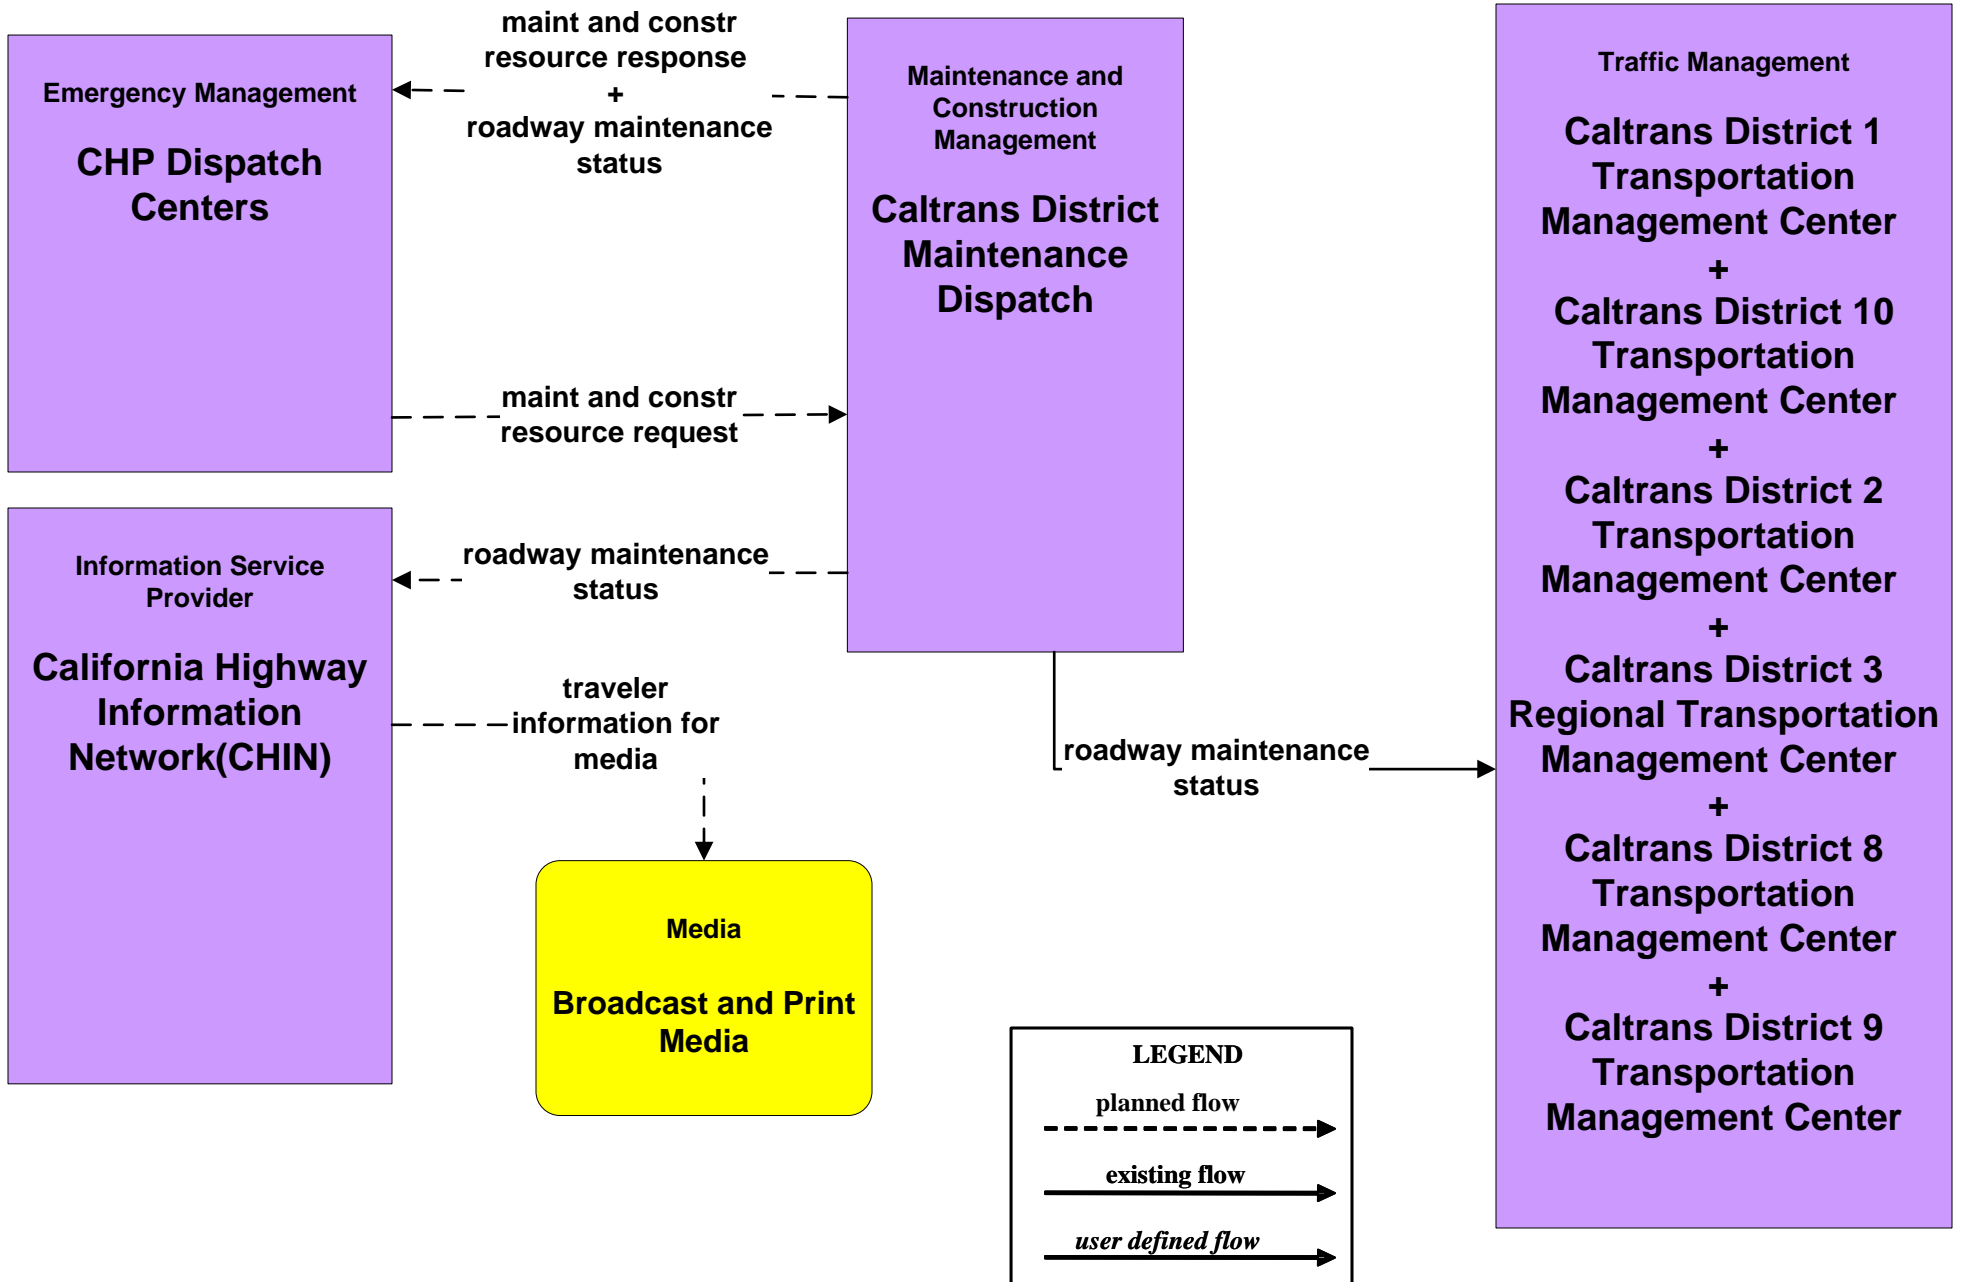

# ATIS1 - Broadcast Traveler Information CHIN/ California Highway Information Web Page

**ATIS1 - Broadcast Traveler Information  
CVO Web-site/ CVO ATIS Truckstop Kiosks**

**ATMS08 - Incident Management  
Caltrans Maintenance (MCM to Other MCM)**

**MC04 - Weather Information Processing and Distribution  
Caltrans**

**MC06 - Winter Maintenance  
Caltrans**

**MC08 - Workzone Management**  
**Caltrans Maintenance Dispatch Information Dissemination (1)**