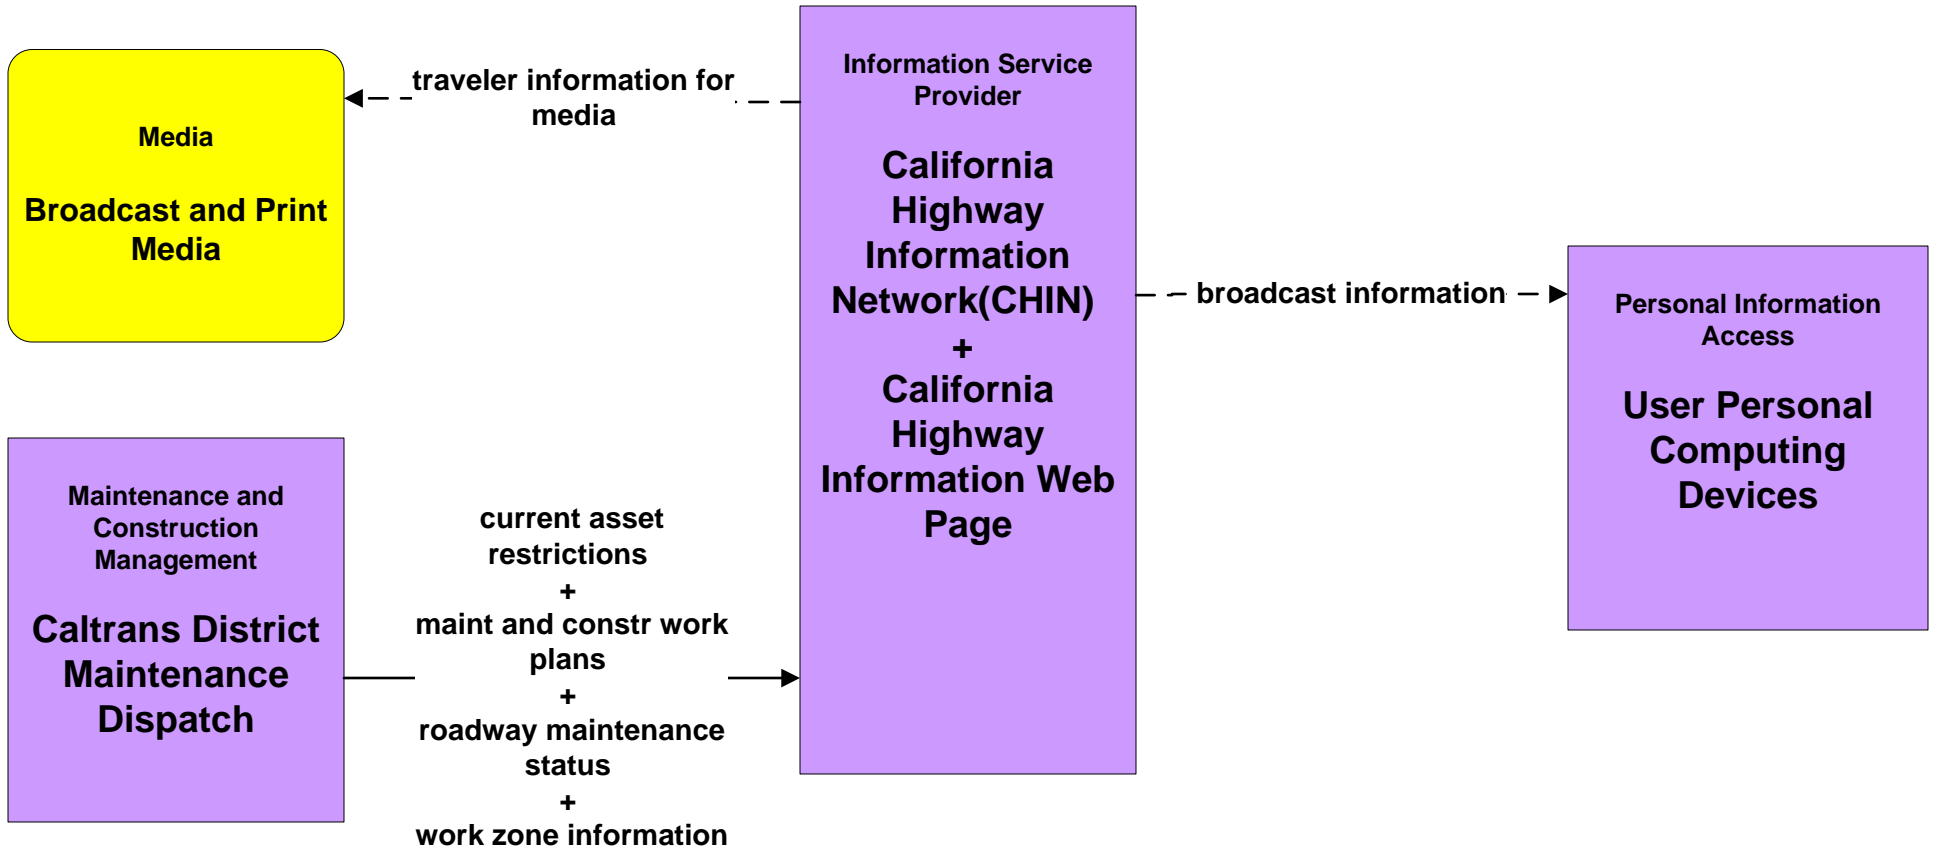

# ATIS1 - Broadcast Traveler Information CHIN/ California Highway Information Web Page

**ATIS1 - Broadcast Traveler Information  
CVO Web-site/ CVO ATIS Truckstop Kiosks**

**ATMS08 - Incident Management  
Caltrans Maintenance (MCM to Other MCM)**