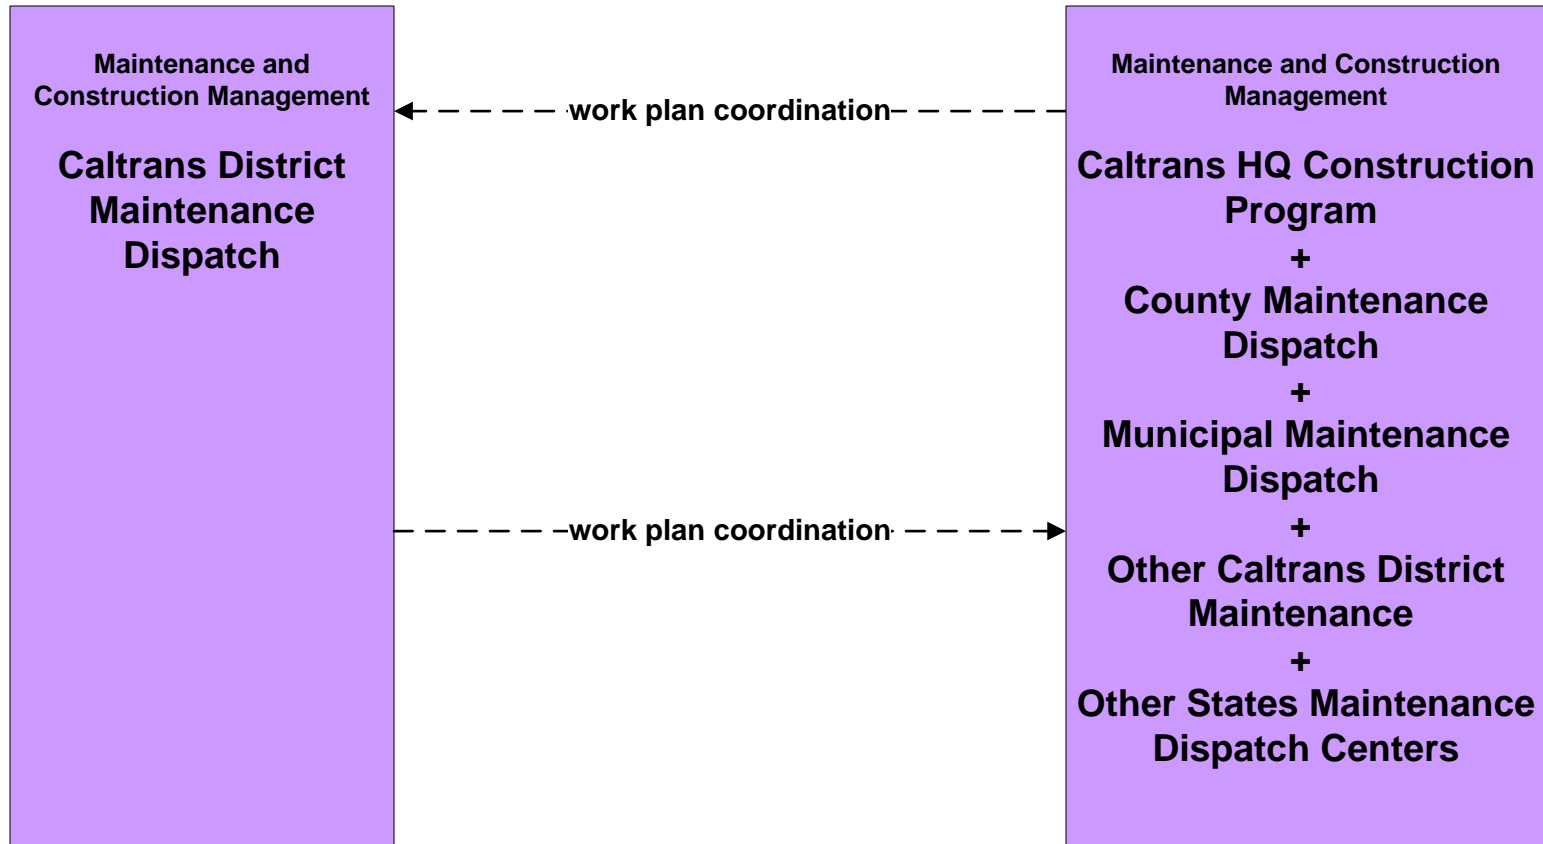

**MC04 - Weather Information Processing and Distribution  
Caltrans**

**MC06 - Winter Maintenance  
Caltrans**

**MC08 - Workzone Management**  
**Caltrans Maintenance Dispatch Information Dissemination (1)**

**MC08 - Workzone Management  
California Highway Information Network (CHIN)**

**MC10 - Maintenance and Construction Activity Coordination**  
**Activity Coordination - Caltrans (1 of 4)**

**MC10 - Maintenance and Construction Activity Coordination  
Activity Coordination - Caltrans (2 of 4)**