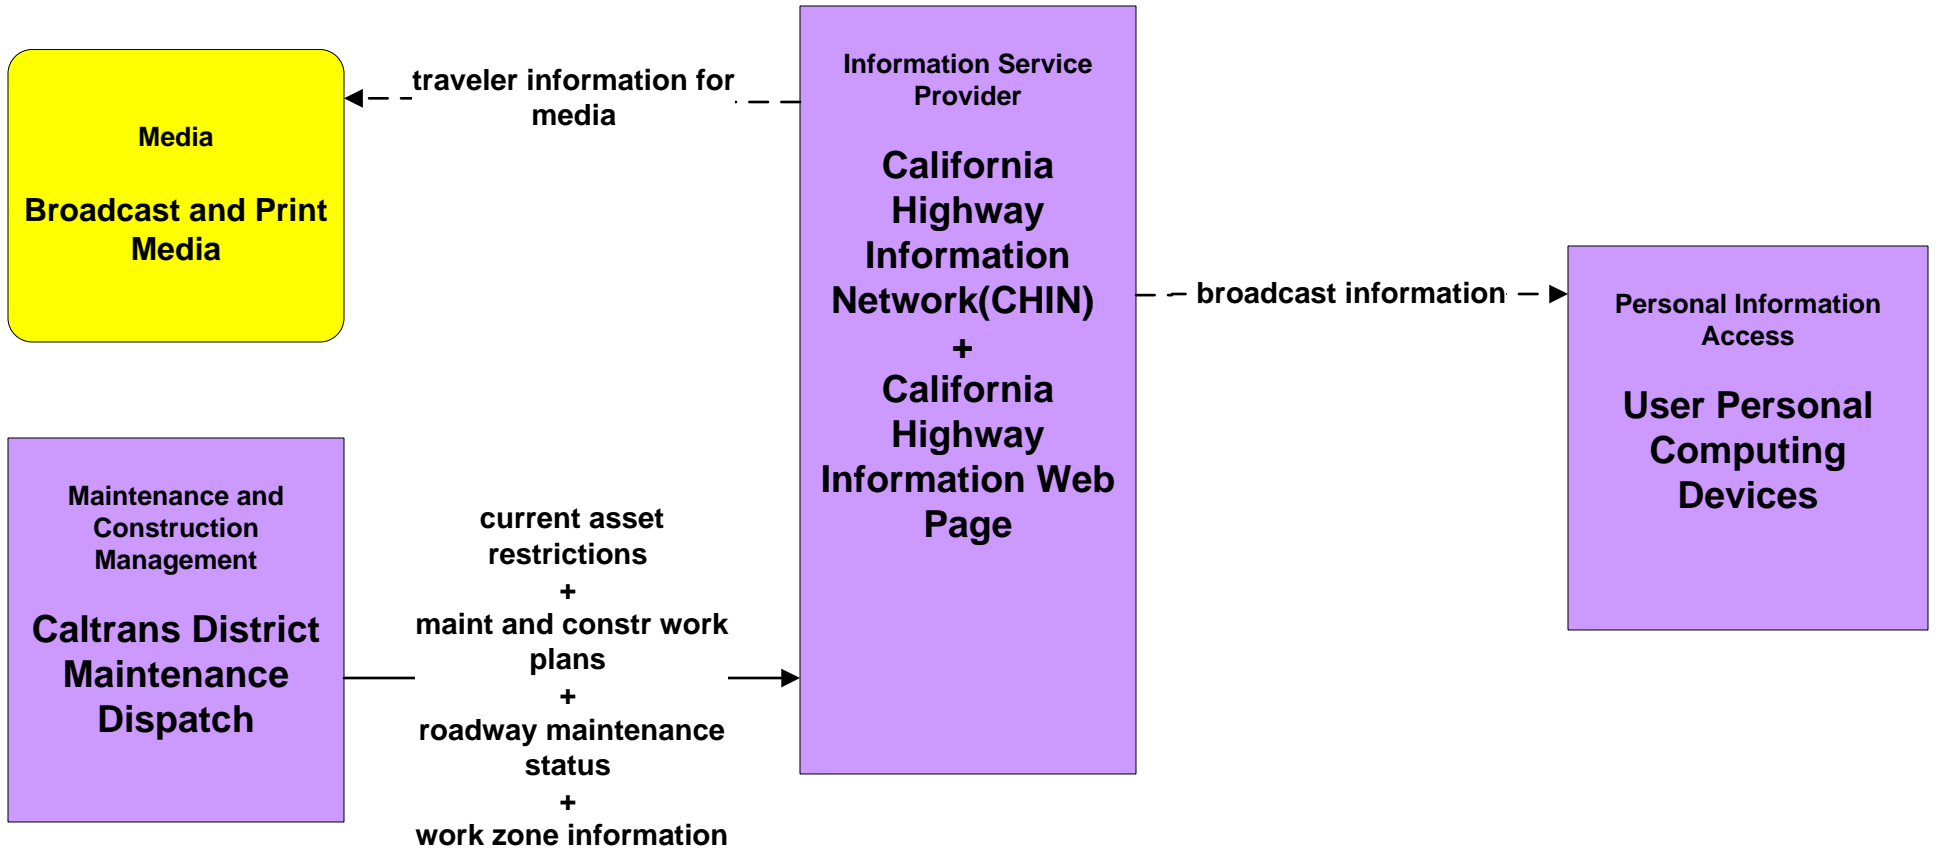

ATIS1 - Broadcast Traveler Information CHIN/ California Highway Information Web Page

ATIS1 - Broadcast Traveler Information

**ATIS1 - Broadcast Traveler Information
CVO Web-site/ CVO ATIS Truckstop Kiosks**

ATIS2 - Interactive Traveler Information Northern California 511 Systems

ATIS2 - Interactive Traveler Information TravInfo

ATIS2 - Interactive Traveler Information Central California 511 Systems

ATIS2 - Interactive Traveler Information Southern California Traveler Information Systems

ATIS2 - Interactive Traveler Information Private Traveler Information Systems

ATMS10 - Electronic Toll Collection Southern California

ATMS10 - Electronic Toll Collection Northern California

EM10 - Disaster Traveler Information