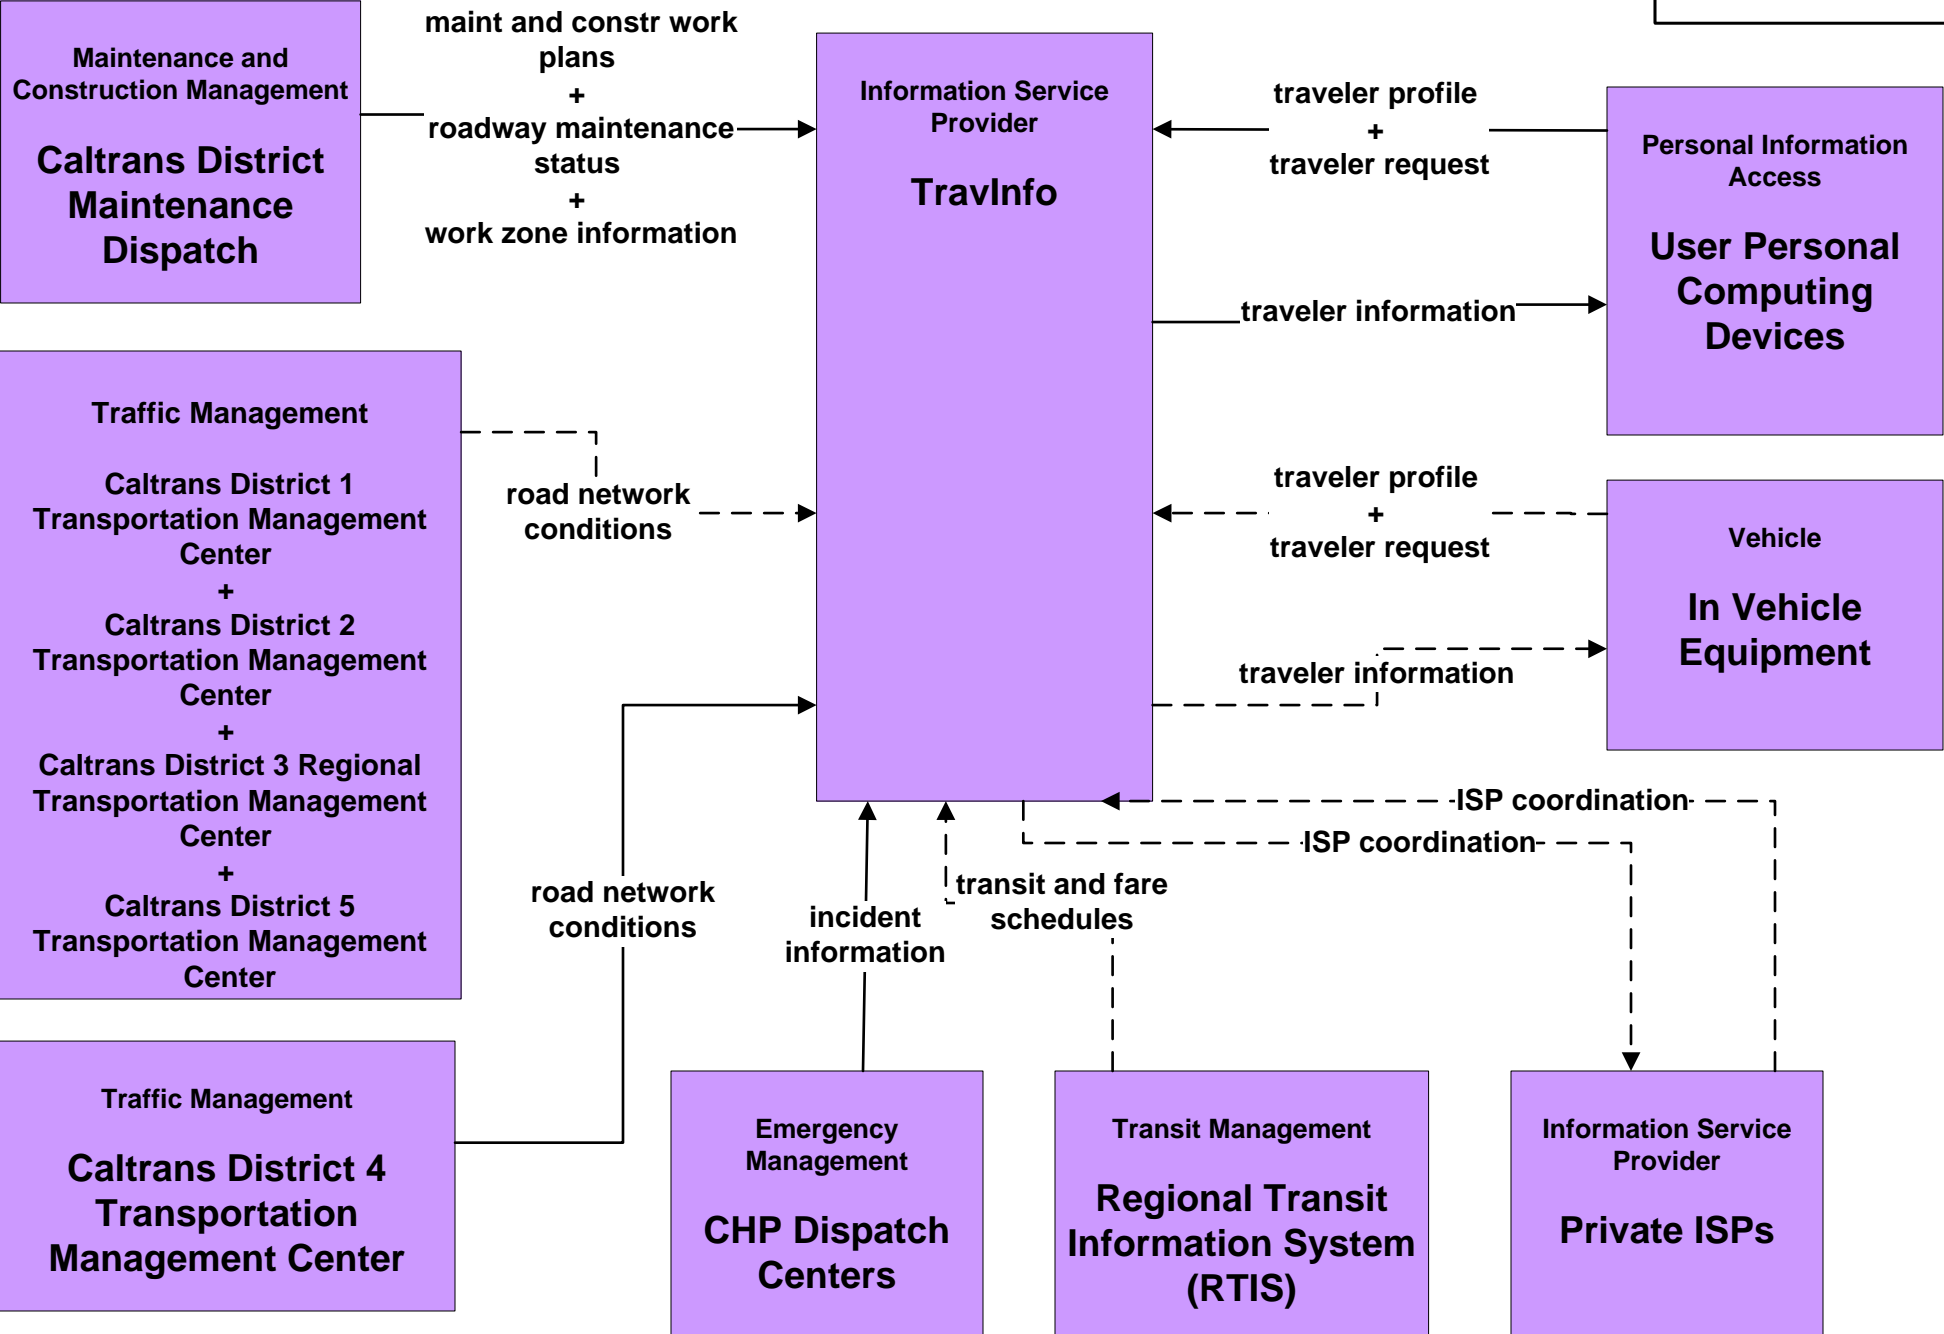

ATIS1 - Broadcast Traveler Information CHIN/ California Highway Information Web Page

ATIS1 - Broadcast Traveler Information

**ATIS1 - Broadcast Traveler Information
CVO Web-site/ CVO ATIS Truckstop Kiosks**

ATIS2 - Interactive Traveler Information Northern California 511 Systems

ATIS2 - Interactive Traveler Information TravInfo

ATIS2 - Interactive Traveler Information Central California 511 Systems

ATIS2 - Interactive Traveler Information Southern California Traveler Information Systems

ATIS2 - Interactive Traveler Information Private Traveler Information Systems

ATMS10 - Electronic Toll Collection Southern California

ATMS10 - Electronic Toll Collection Northern California

EM10 - Disaster Traveler Information