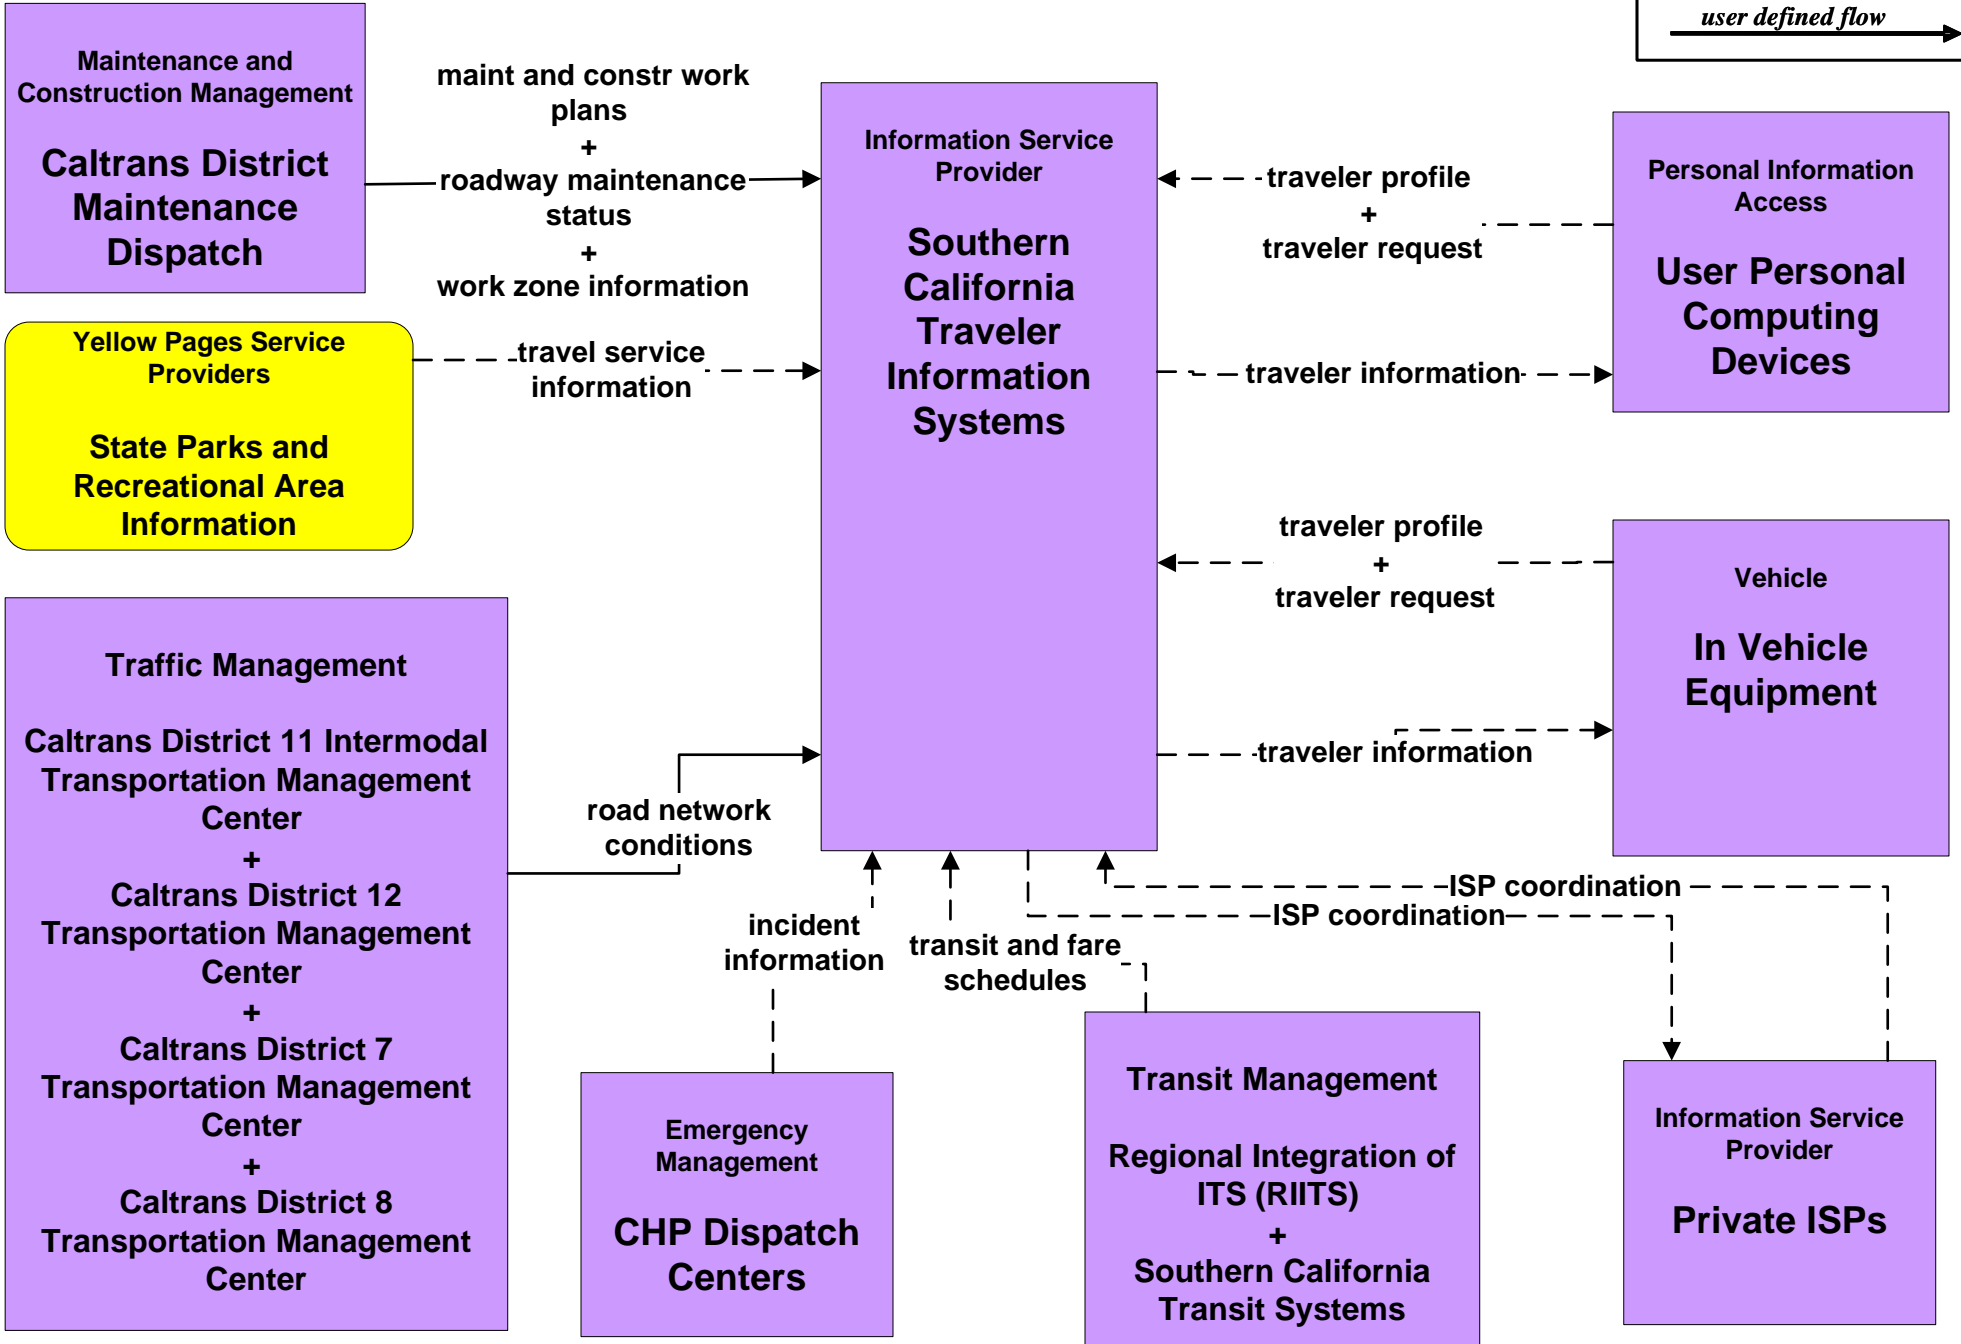

ATIS1 - Broadcast Traveler Information CHIN/ California Highway Information Web Page

ATIS1 - Broadcast Traveler Information

**ATIS1 - Broadcast Traveler Information
CVO Web-site/ CVO ATIS Truckstop Kiosks**

ATIS2 - Interactive Traveler Information Northern California 511 Systems

ATIS2 - Interactive Traveler Information TravInfo

ATIS2 - Interactive Traveler Information Central California 511 Systems

ATIS2 - Interactive Traveler Information Southern California Traveler Information Systems

ATIS2 - Interactive Traveler Information Private Traveler Information Systems

ATMS10 - Electronic Toll Collection Southern California

ATMS10 - Electronic Toll Collection Northern California

EM10 - Disaster Traveler Information