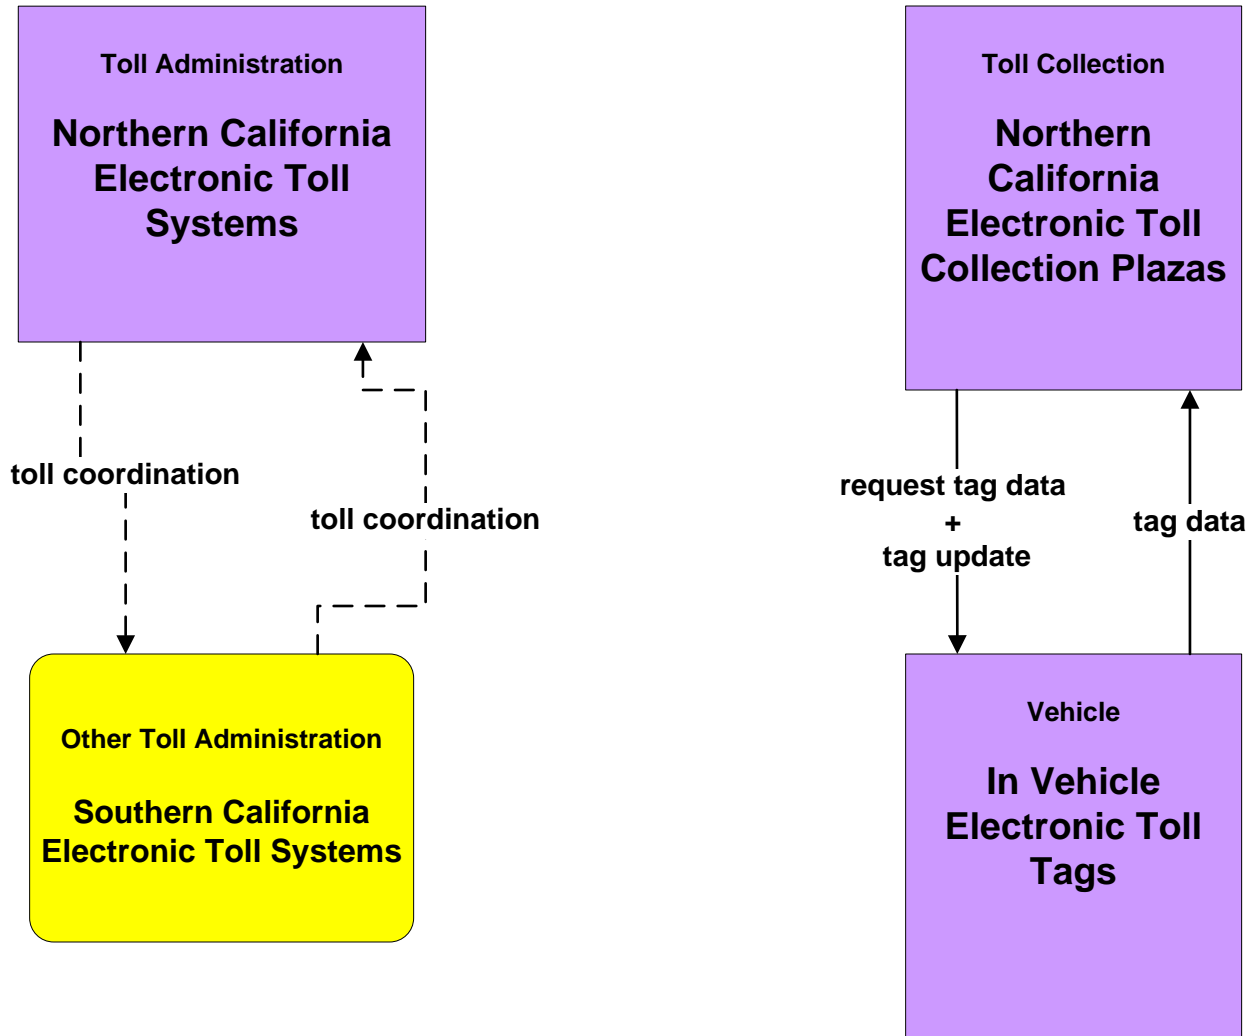

ATIS1 - Broadcast Traveler Information CHIN/ California Highway Information Web Page

ATIS1 - Broadcast Traveler Information

**ATIS1 - Broadcast Traveler Information
CVO Web-site/ CVO ATIS Truckstop Kiosks**

ATIS2 - Interactive Traveler Information Northern California 511 Systems

ATIS2 - Interactive Traveler Information TravInfo

ATIS2 - Interactive Traveler Information Central California 511 Systems

ATIS2 - Interactive Traveler Information Southern California Traveler Information Systems

ATIS2 - Interactive Traveler Information Private Traveler Information Systems

ATMS10 - Electronic Toll Collection Southern California

ATMS10 - Electronic Toll Collection Northern California

EM10 - Disaster Traveler Information