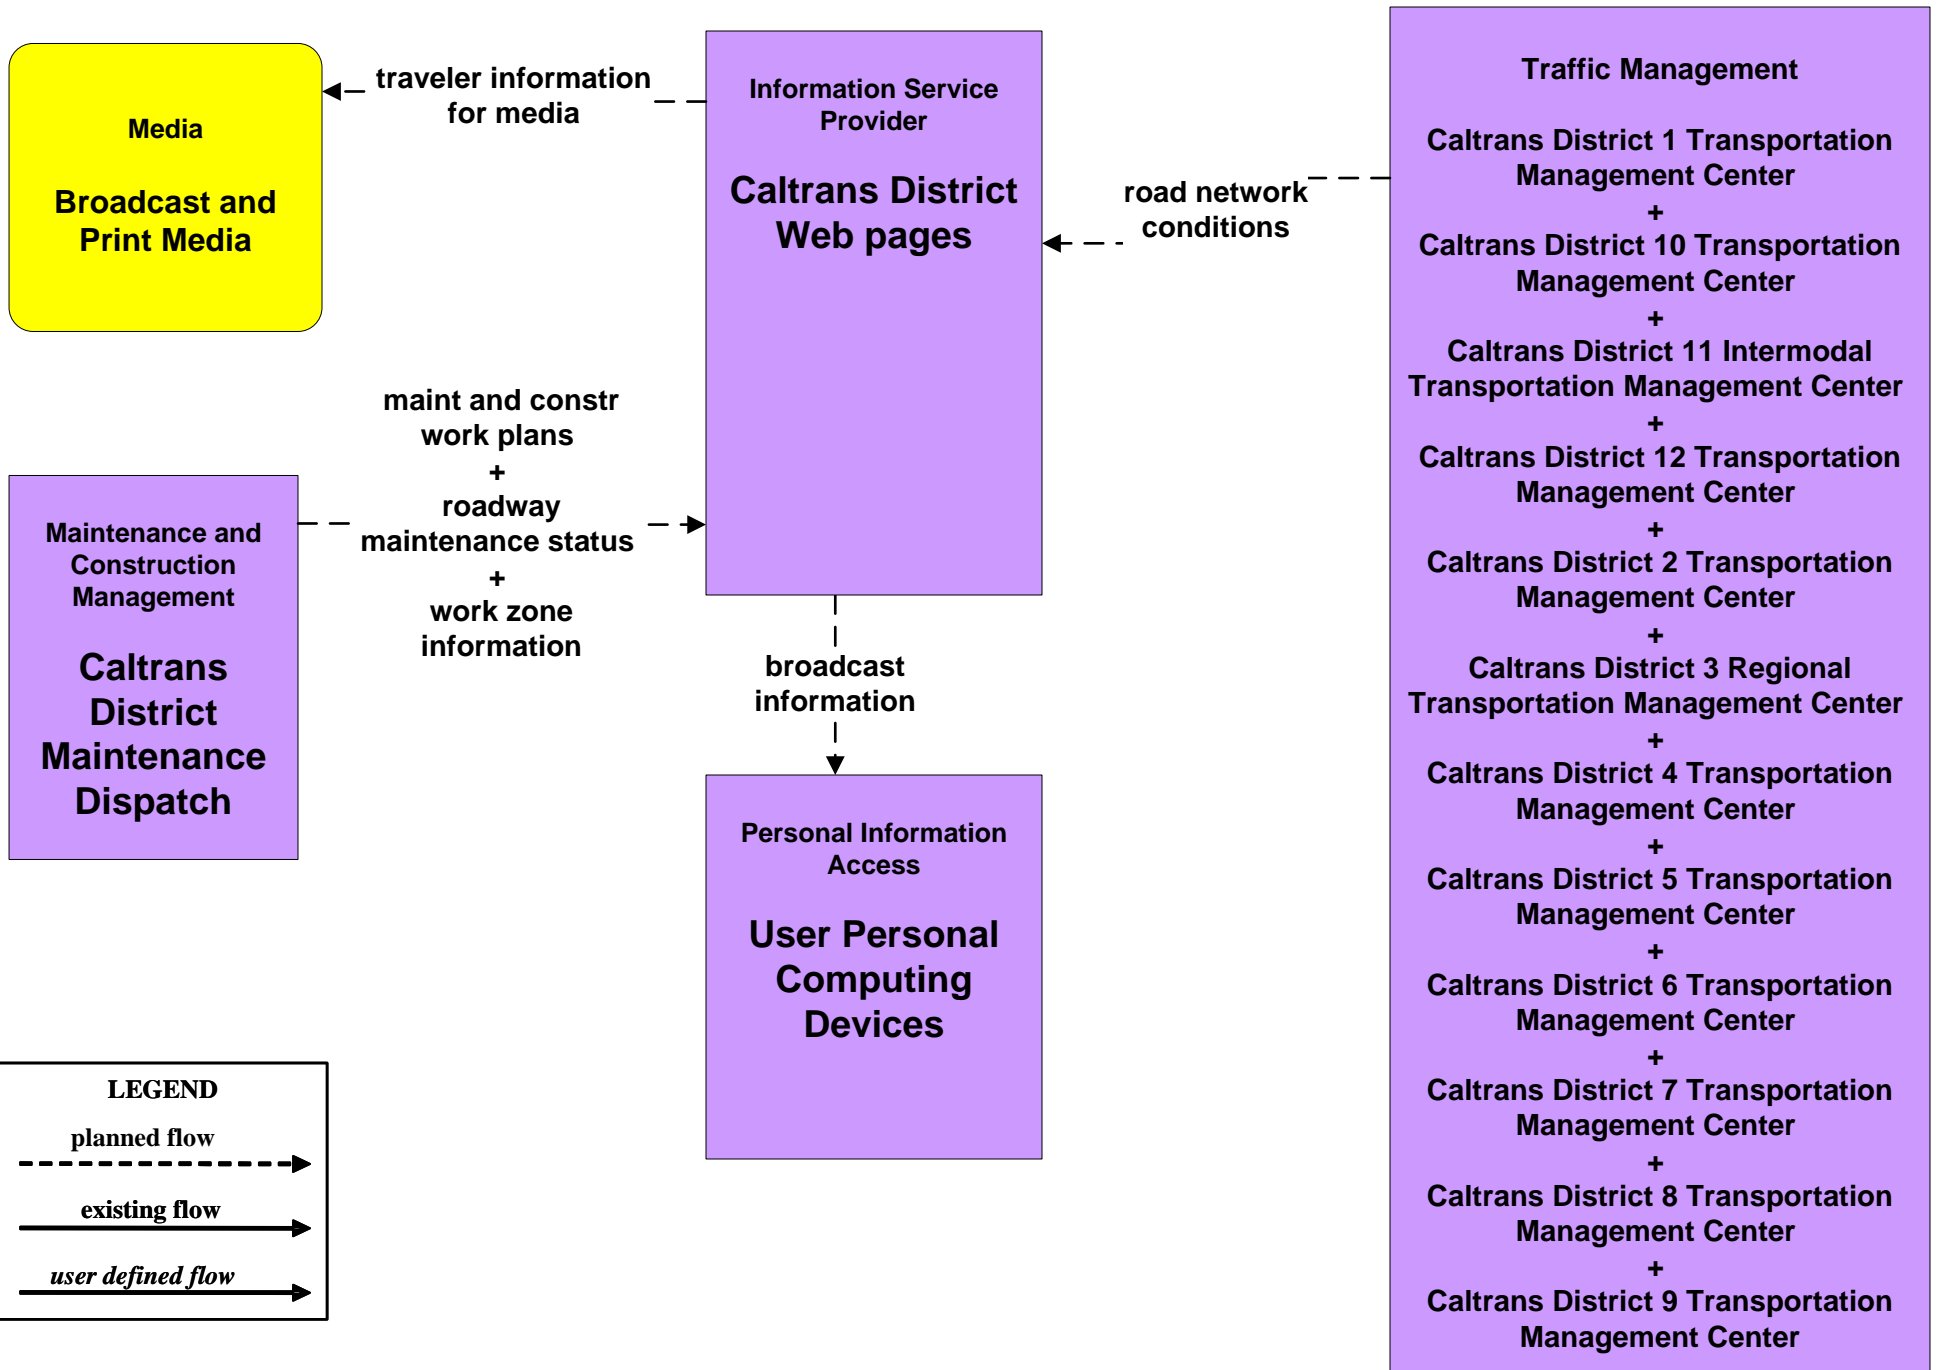

ATIS1 - Broadcast Traveler Information CHIN/ California Highway Information Web Page

ATIS1 - Broadcast Traveler Information

**ATIS1 - Broadcast Traveler Information
CVO Web-site/ CVO ATIS Truckstop Kiosks**

ATIS2 - Interactive Traveler Information Northern California 511 Systems

ATIS2 - Interactive Traveler Information TravInfo

ATIS2 - Interactive Traveler Information Central California 511 Systems

ATIS2 - Interactive Traveler Information Southern California Traveler Information Systems

ATIS2 - Interactive Traveler Information Private Traveler Information Systems

ATMS10 - Electronic Toll Collection Southern California

ATMS10 - Electronic Toll Collection Northern California

EM10 - Disaster Traveler Information