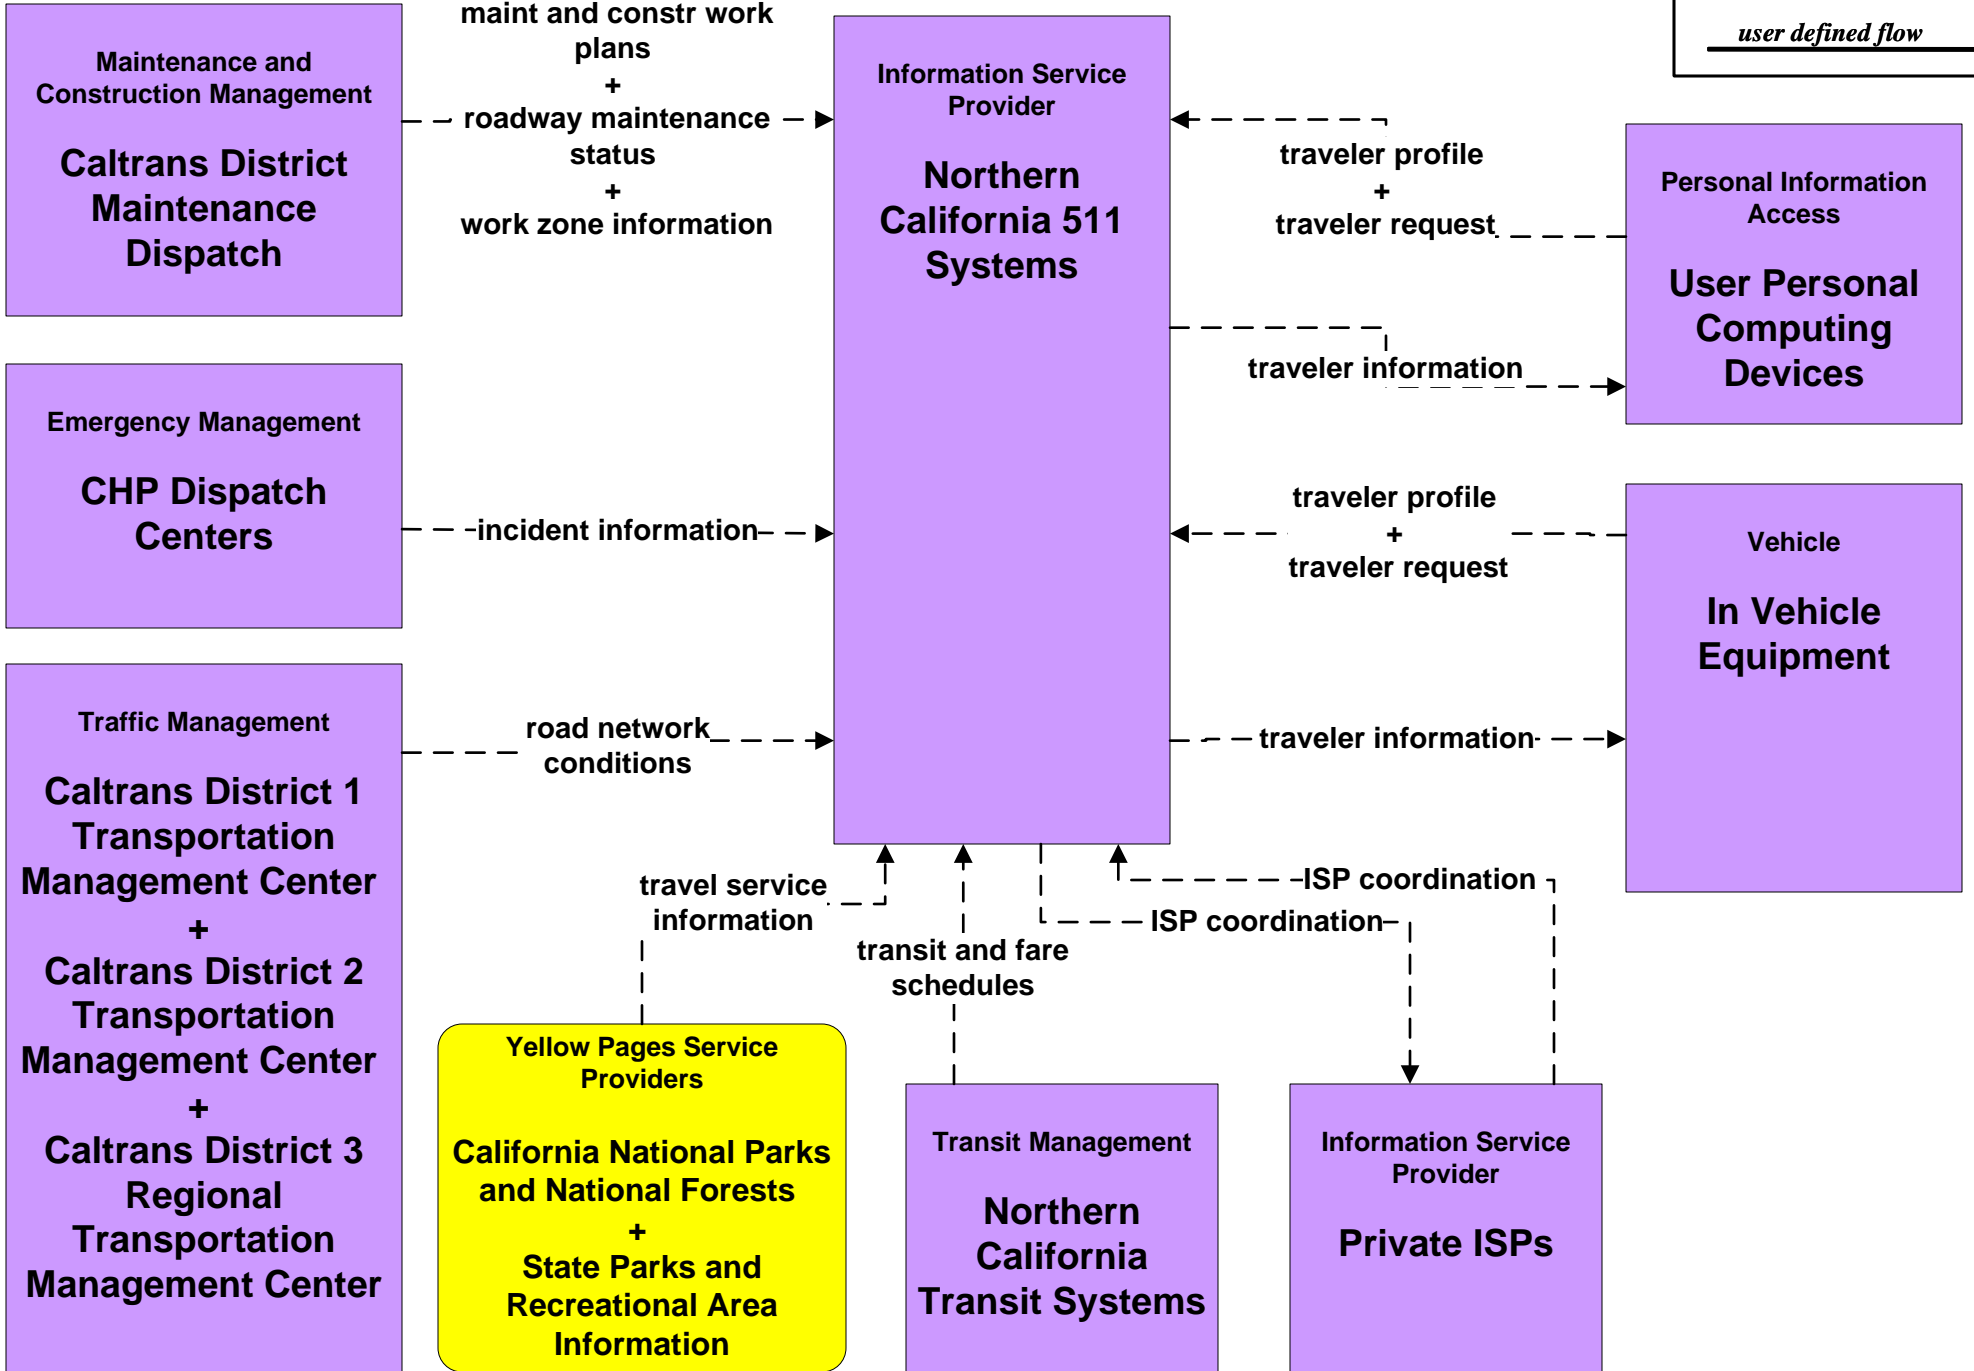

ATIS1 - Broadcast Traveler Information CHIN/ California Highway Information Web Page

ATIS1 - Broadcast Traveler Information

**ATIS1 - Broadcast Traveler Information
CVO Web-site/ CVO ATIS Truckstop Kiosks**

ATIS2 - Interactive Traveler Information Northern California 511 Systems

ATIS2 - Interactive Traveler Information TravInfo

ATIS2 - Interactive Traveler Information Central California 511 Systems

ATIS2 - Interactive Traveler Information Southern California Traveler Information Systems

ATIS2 - Interactive Traveler Information Private Traveler Information Systems

ATMS10 - Electronic Toll Collection Southern California

ATMS10 - Electronic Toll Collection Northern California

EM10 - Disaster Traveler Information