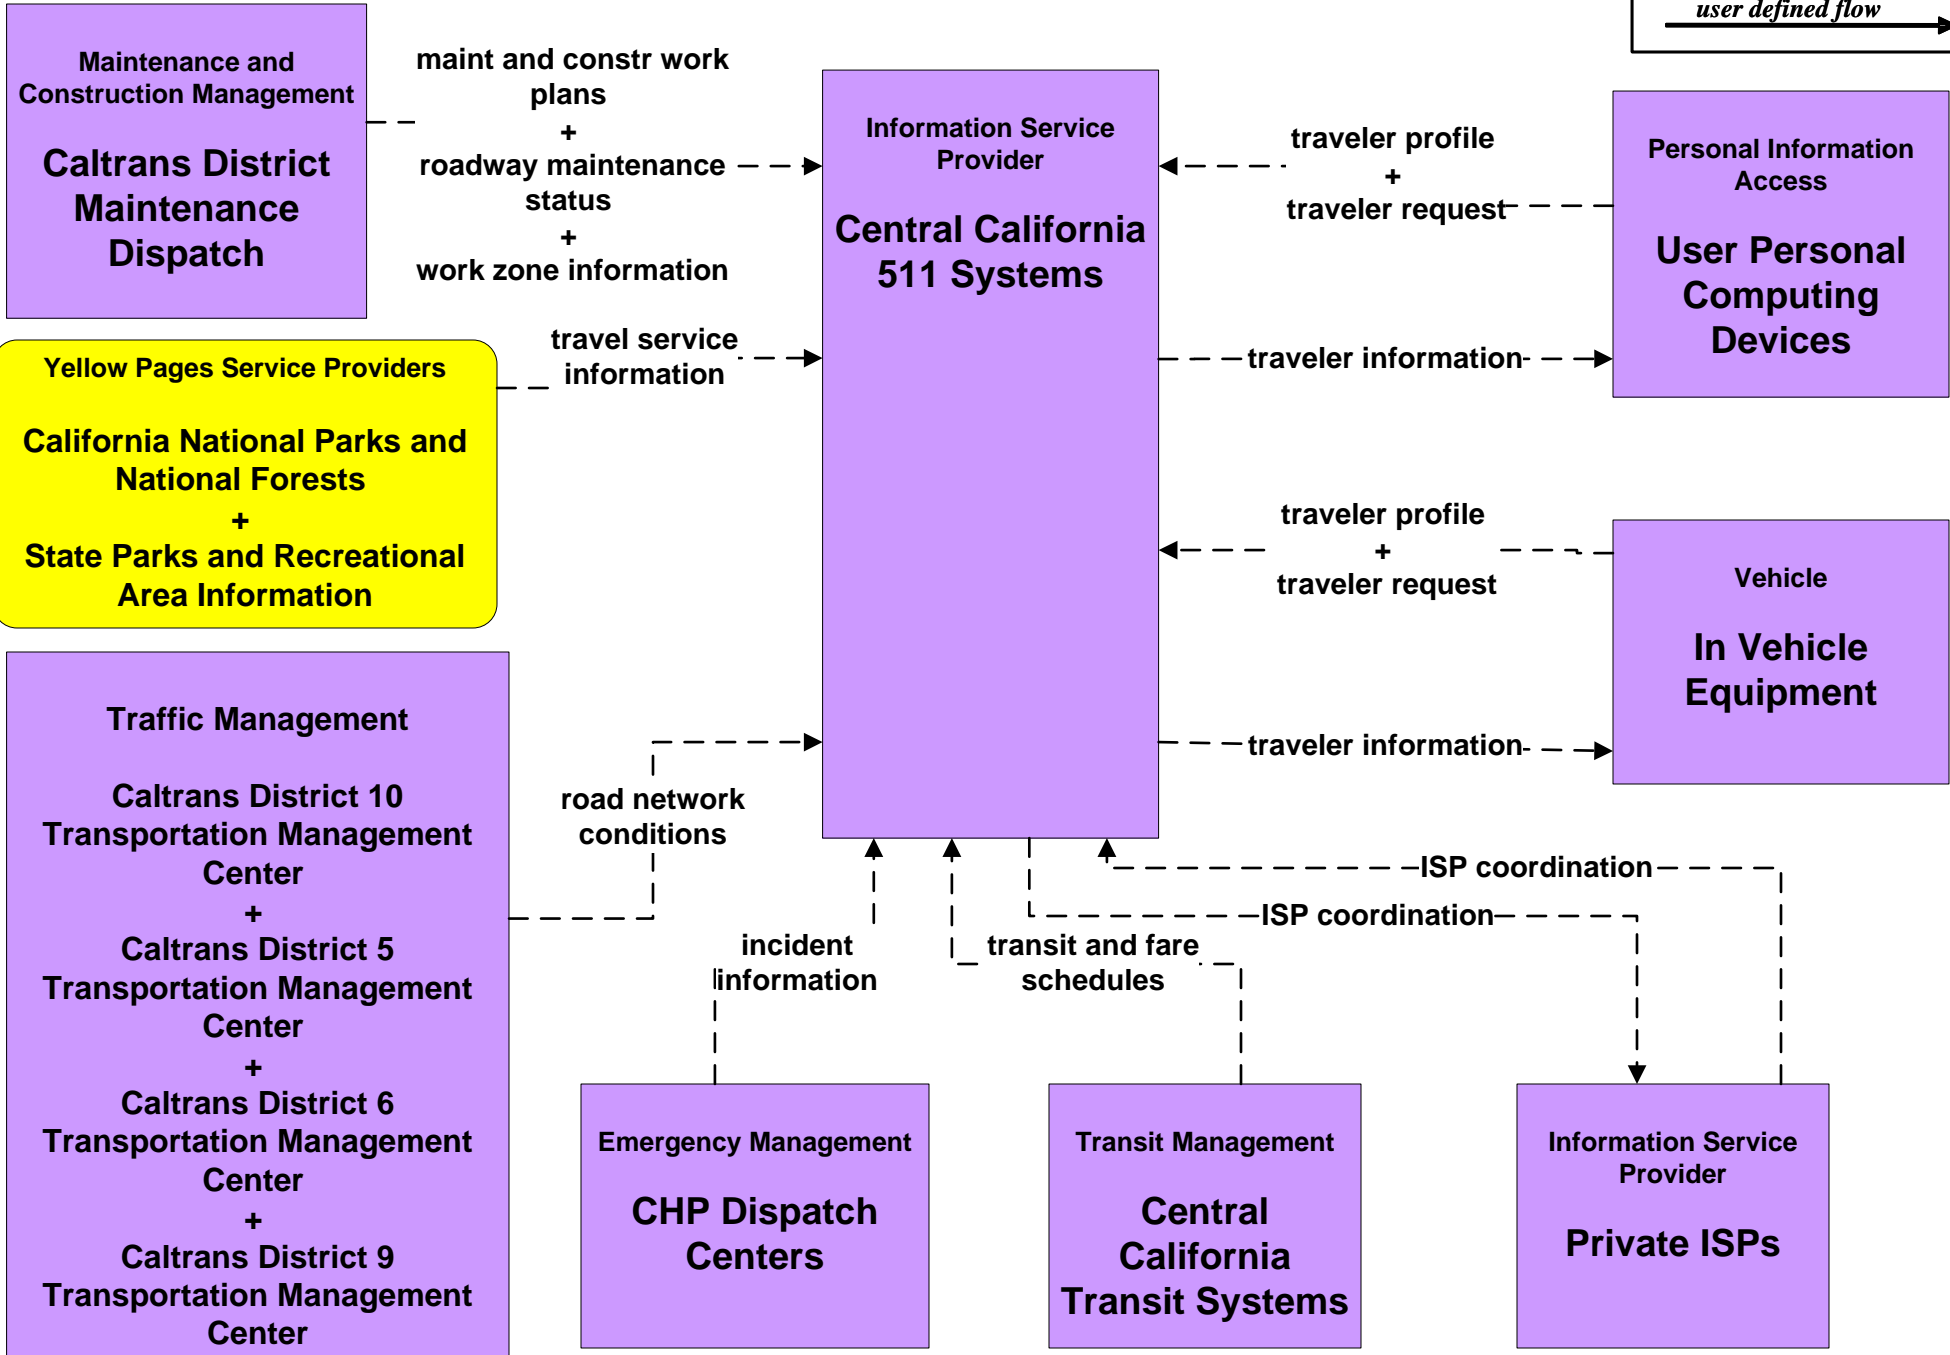

ATIS1 - Broadcast Traveler Information CHIN/ California Highway Information Web Page

ATIS1 - Broadcast Traveler Information

**ATIS1 - Broadcast Traveler Information
CVO Web-site/ CVO ATIS Truckstop Kiosks**

ATIS2 - Interactive Traveler Information Northern California 511 Systems

ATIS2 - Interactive Traveler Information TravInfo

ATIS2 - Interactive Traveler Information Central California 511 Systems

ATIS2 - Interactive Traveler Information Southern California Traveler Information Systems

ATIS2 - Interactive Traveler Information Private Traveler Information Systems

ATMS10 - Electronic Toll Collection Southern California

ATMS10 - Electronic Toll Collection Northern California

EM10 - Disaster Traveler Information