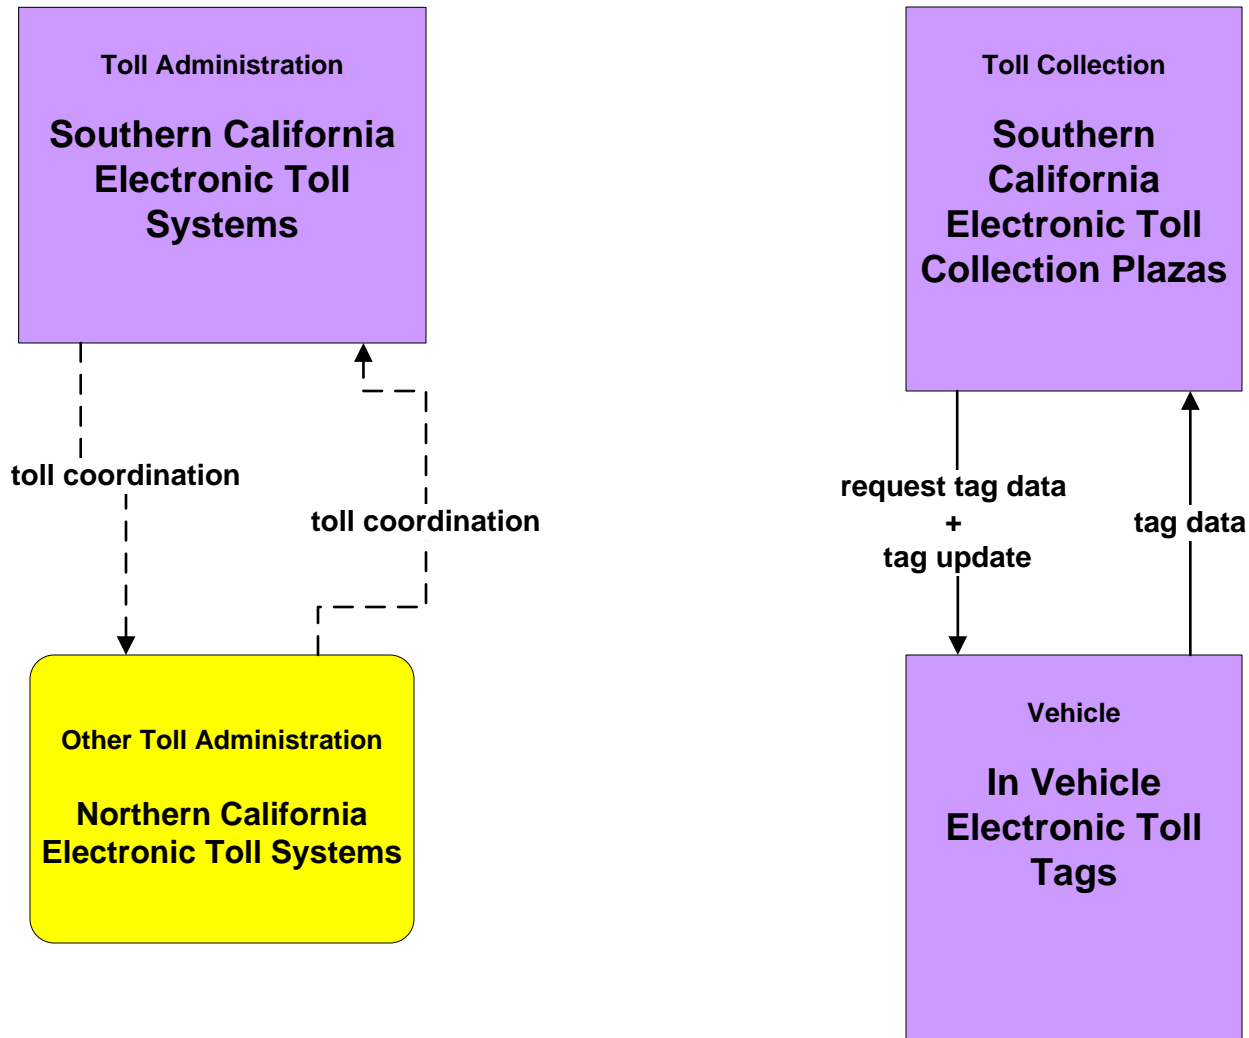

ATIS1 - Broadcast Traveler Information CHIN/ California Highway Information Web Page

ATIS1 - Broadcast Traveler Information

**ATIS1 - Broadcast Traveler Information
CVO Web-site/ CVO ATIS Truckstop Kiosks**

ATIS2 - Interactive Traveler Information Northern California 511 Systems

ATIS2 - Interactive Traveler Information TravInfo

ATIS2 - Interactive Traveler Information Central California 511 Systems

ATIS2 - Interactive Traveler Information Southern California Traveler Information Systems

ATIS2 - Interactive Traveler Information Private Traveler Information Systems

ATMS10 - Electronic Toll Collection Southern California

ATMS10 - Electronic Toll Collection Northern California

EM10 - Disaster Traveler Information