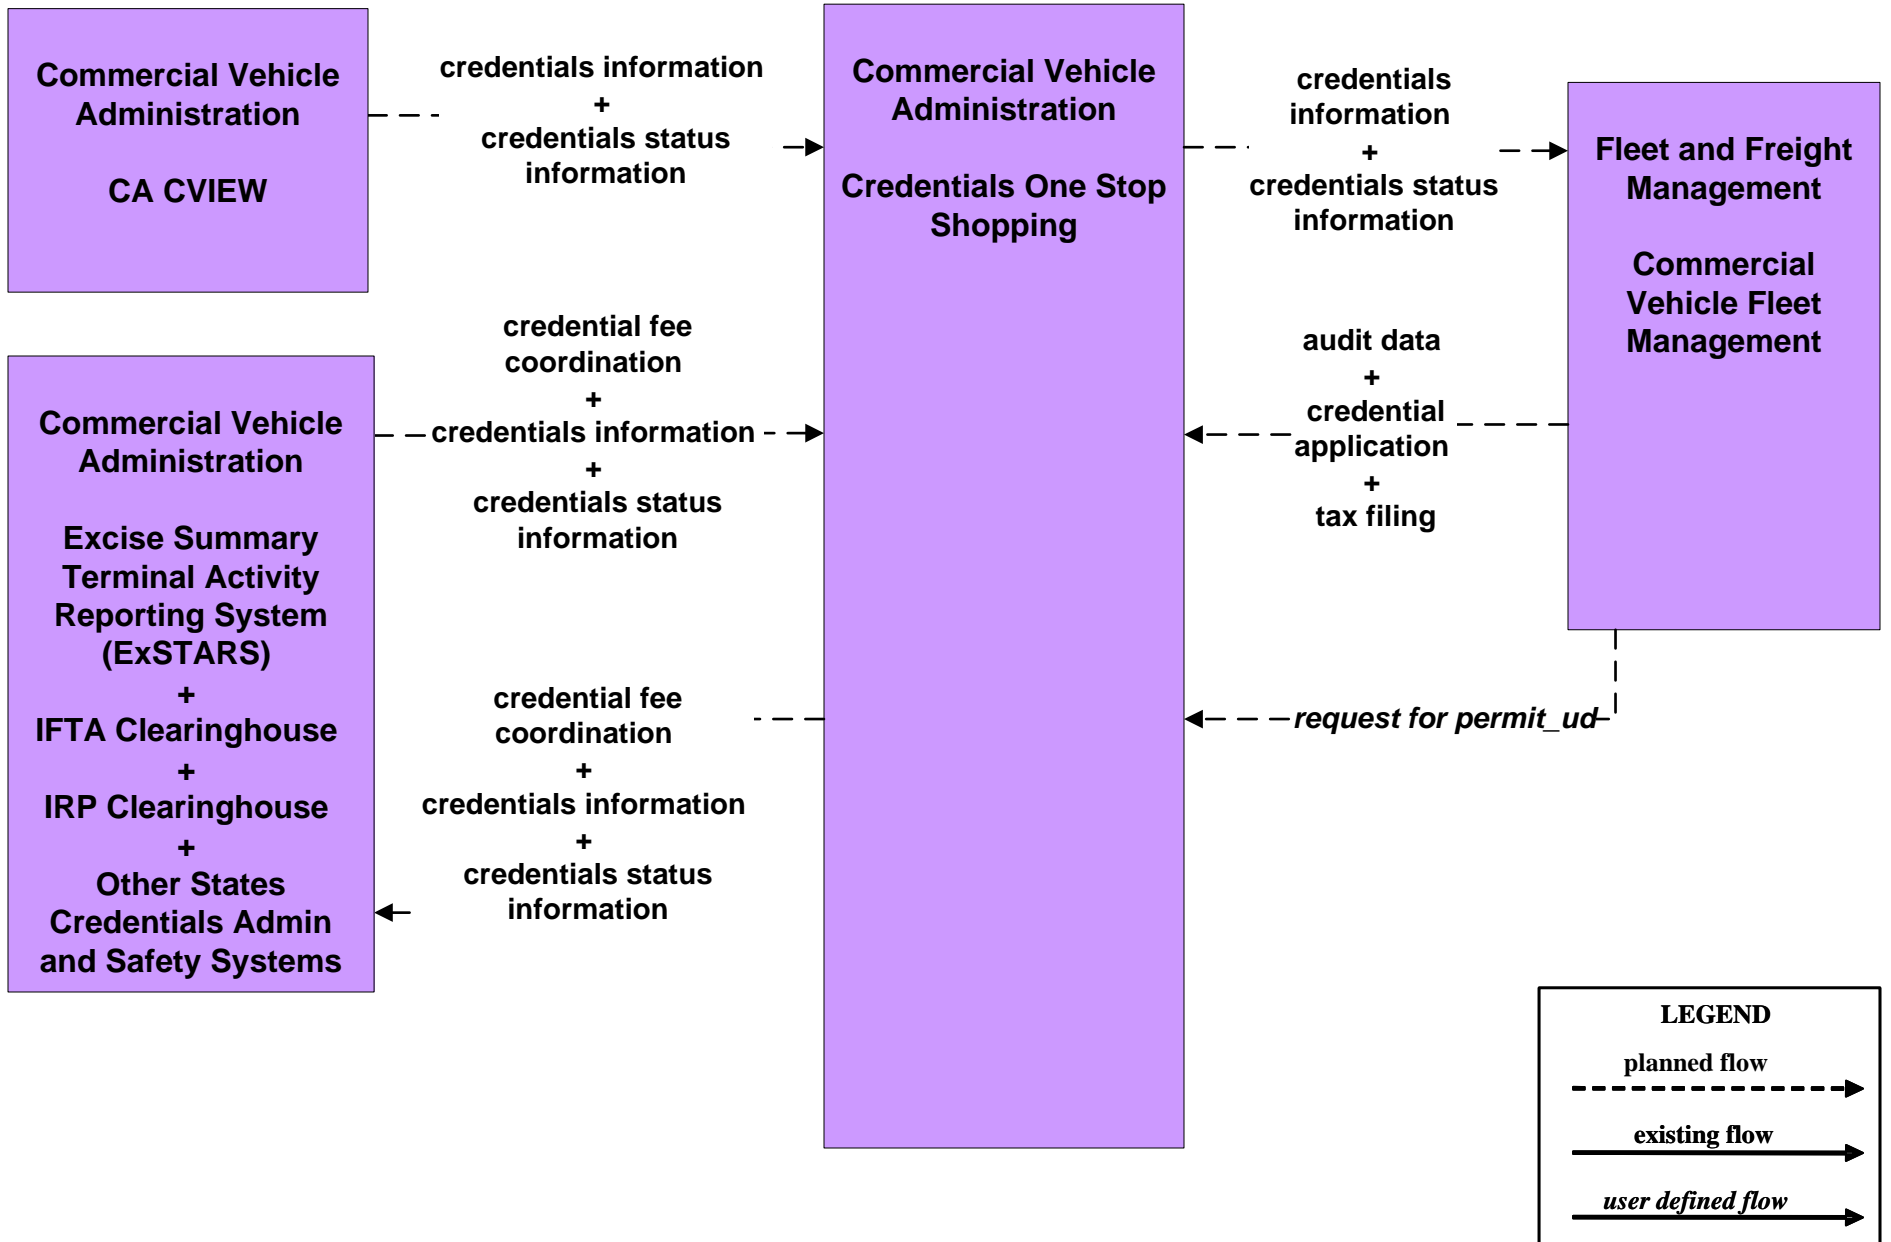

**ATMS08 - Incident Management
Caltrans Maintenance (MCM to Other MCM)**

**CVO03 - Electronic Clearance
CA Credentials System**

CVO04 - CV Administrative Processes

Credentials One-Stop Shopping

**CVO04 - CV Administrative Processes
CA CVIEW – Credentials/Permitting**

**MC06 - Winter Maintenance
Caltrans**

MC08 - Workzone Management
Caltrans Maintenance Dispatch Information Dissemination (1)

MC10 - Maintenance and Construction Activity Coordination
Activity Coordination - Caltrans (1 of 4)