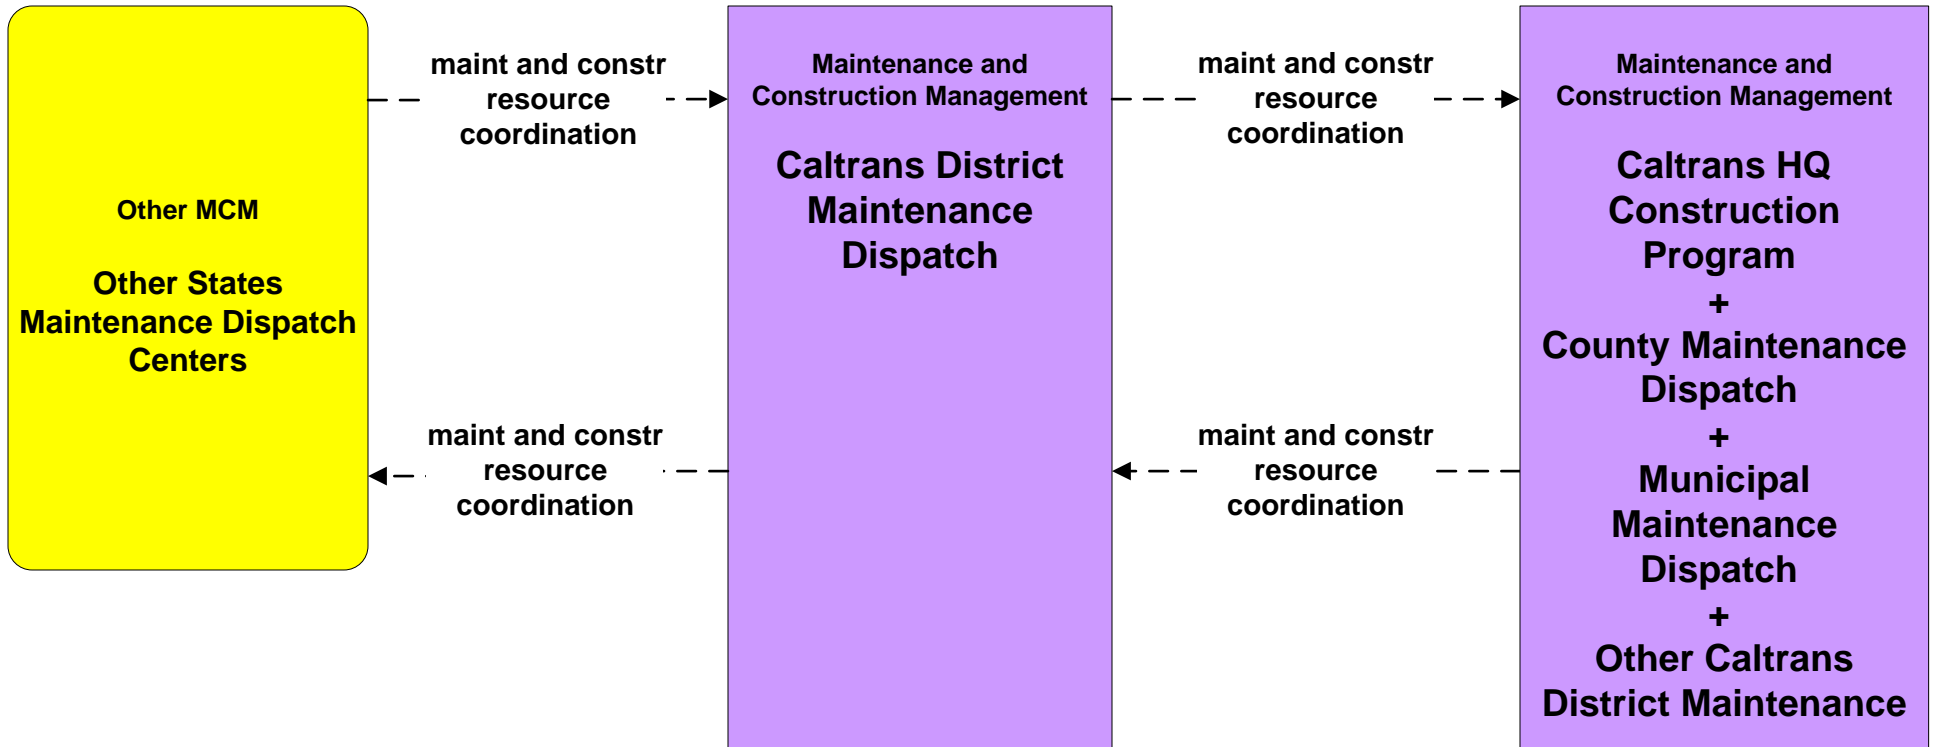

**ATMS08 - Incident Management
Caltrans Maintenance (MCM to Other MCM)**

**CVO03 - Electronic Clearance
CA Credentials System**

CVO04 - CV Administrative Processes

Credentials One-Stop Shopping

**CVO04 - CV Administrative Processes
CA CVIEW – Credentials/Permitting**

**MC06 - Winter Maintenance
Caltrans**

MC08 - Workzone Management
Caltrans Maintenance Dispatch Information Dissemination (1)

MC10 - Maintenance and Construction Activity Coordination
Activity Coordination - Caltrans (1 of 4)