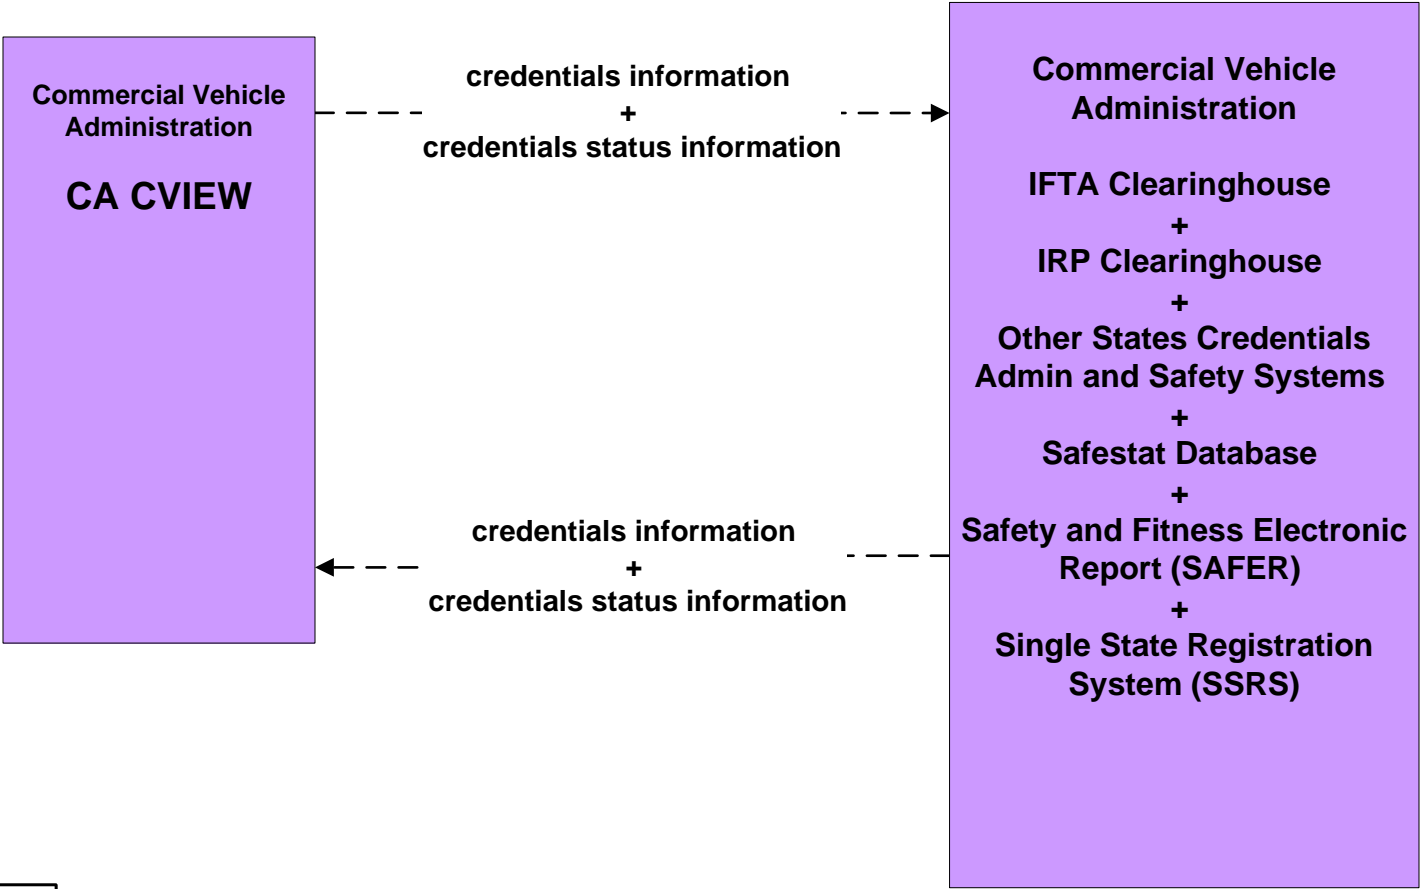

**ATMS08 - Incident Management
Caltrans Maintenance (MCM to Other MCM)**

**CVO03 - Electronic Clearance
CA Credentials System**

CVO04 - CV Administrative Processes

Credentials One-Stop Shopping

**CVO04 - CV Administrative Processes
CA CVIEW – Credentials/Permitting**

**MC06 - Winter Maintenance
Caltrans**

MC08 - Workzone Management
Caltrans Maintenance Dispatch Information Dissemination (1)

MC10 - Maintenance and Construction Activity Coordination
Activity Coordination - Caltrans (1 of 4)