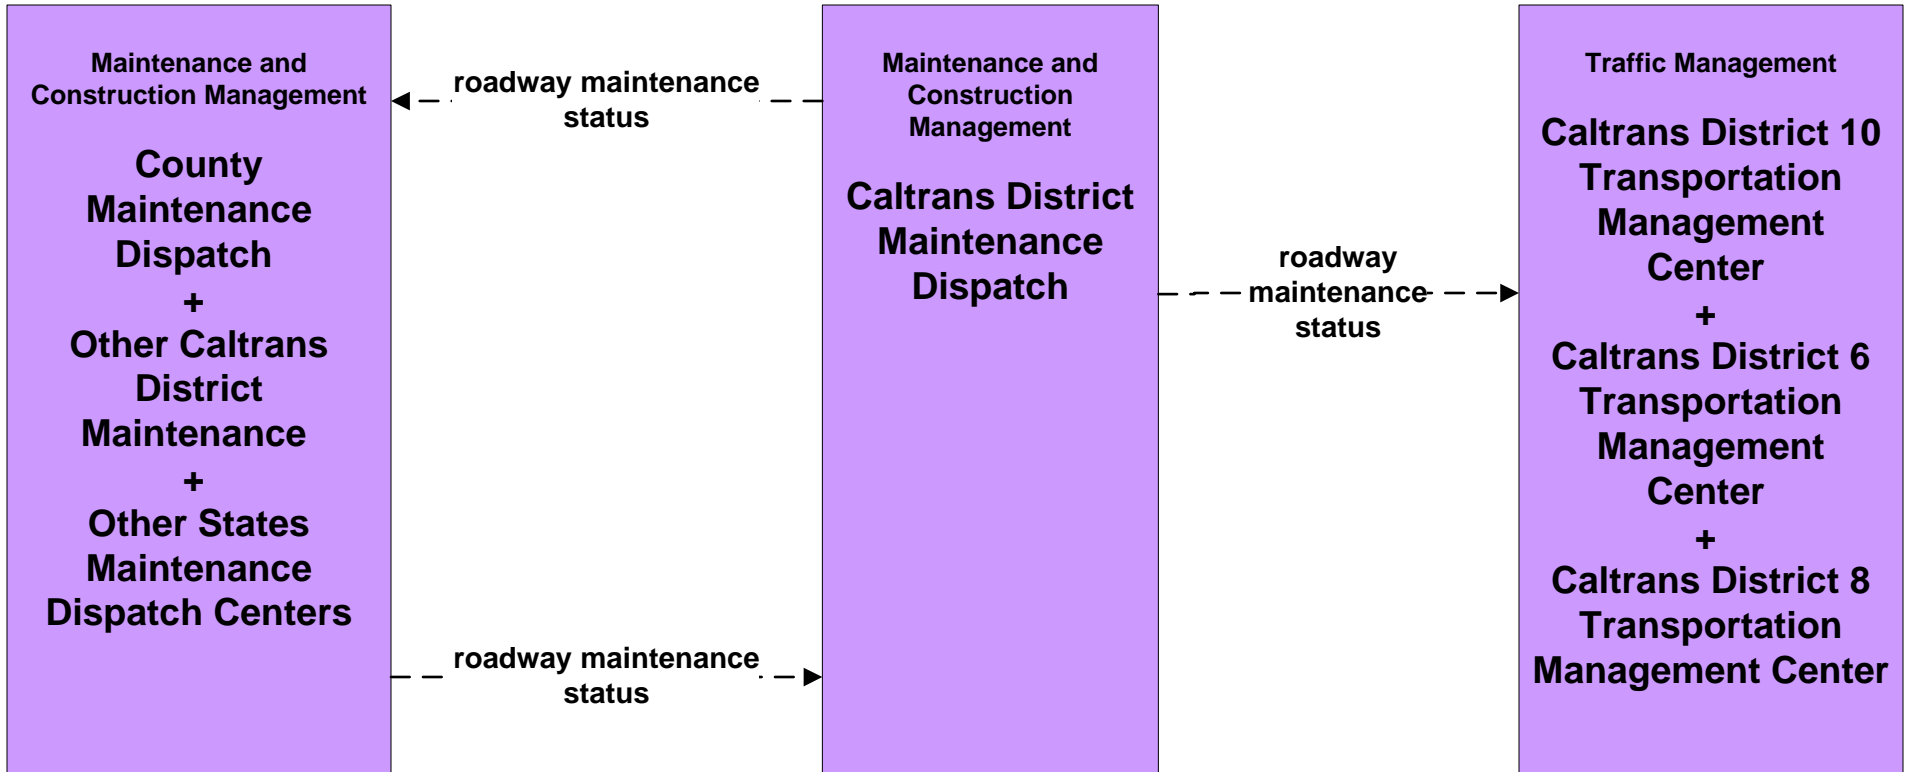

**ATMS08 - Incident Management
Caltrans Maintenance (MCM to Other MCM)**

**CVO03 - Electronic Clearance
CA Credentials System**

CVO04 - CV Administrative Processes

Credentials One-Stop Shopping

**CVO04 - CV Administrative Processes
CA CVIEW – Credentials/Permitting**

**MC06 - Winter Maintenance
Caltrans**

MC08 - Workzone Management
Caltrans Maintenance Dispatch Information Dissemination (1)

MC10 - Maintenance and Construction Activity Coordination
Activity Coordination - Caltrans (1 of 4)