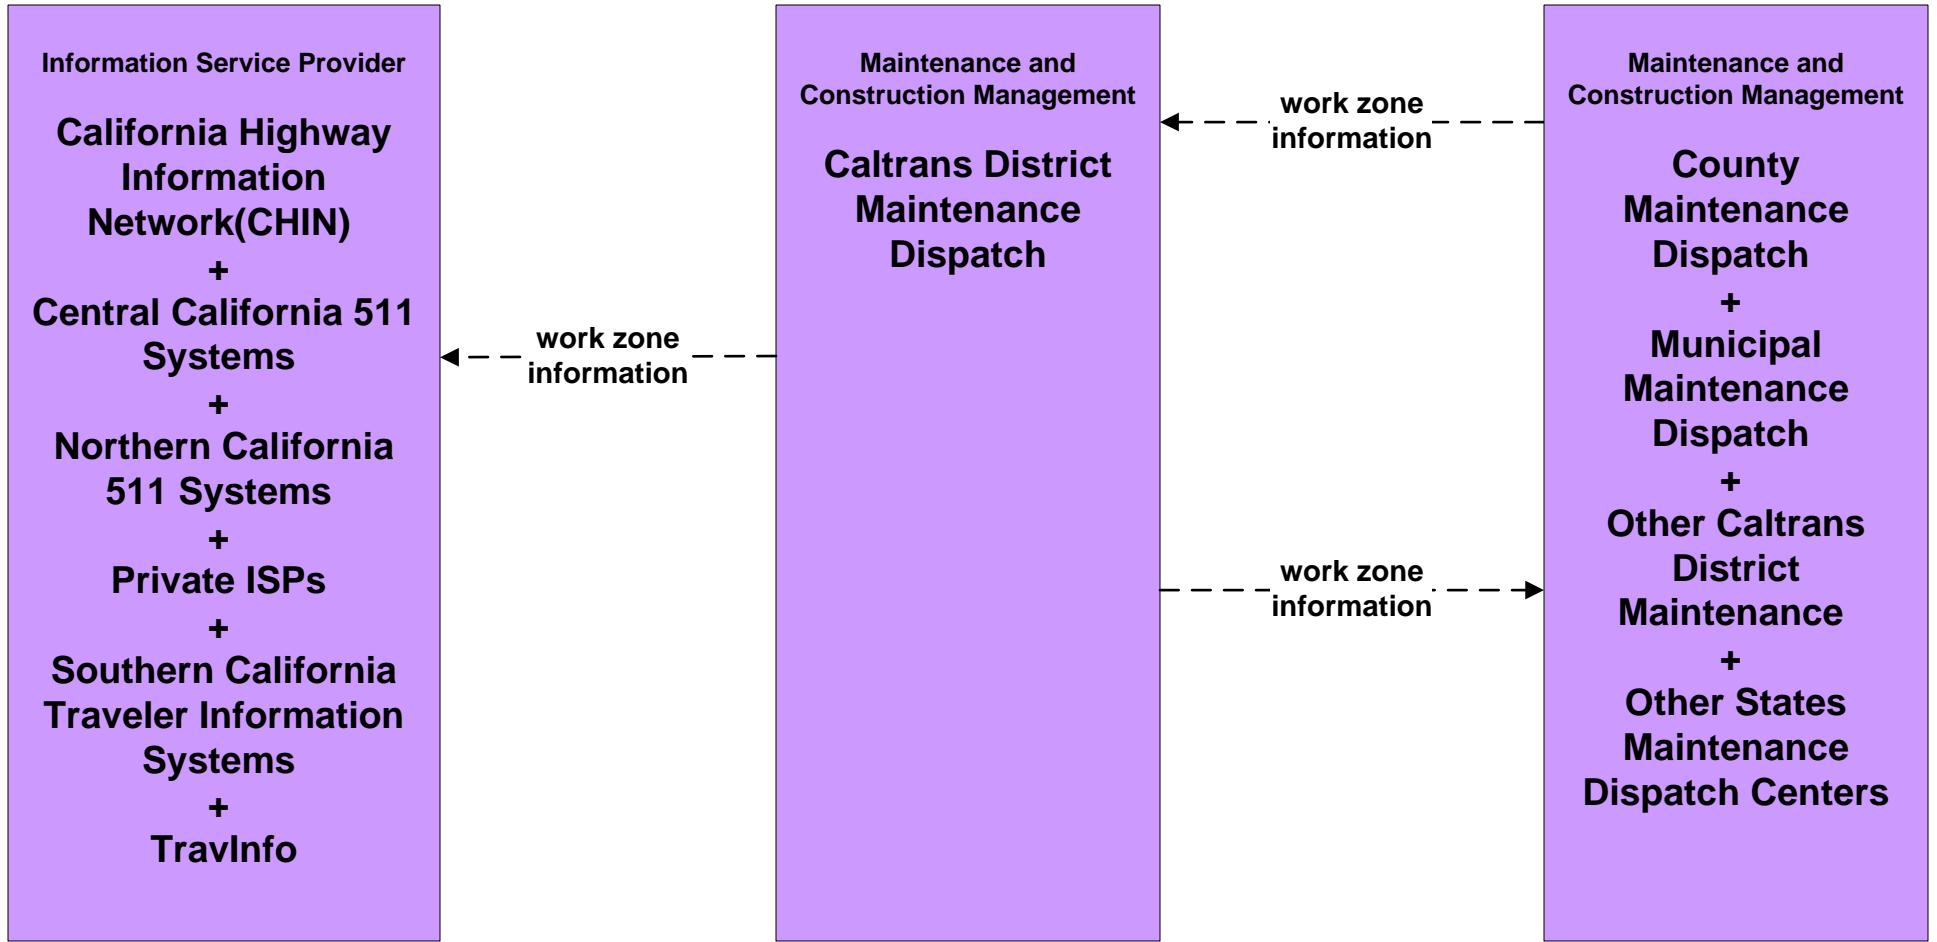

**ATMS08 - Incident Management
Caltrans Maintenance (MCM to Other MCM)**

**CVO03 - Electronic Clearance
CA Credentials System**

CVO04 - CV Administrative Processes

Credentials One-Stop Shopping

**CVO04 - CV Administrative Processes
CA CVIEW – Credentials/Permitting**

**MC06 - Winter Maintenance
Caltrans**

MC08 - Workzone Management
Caltrans Maintenance Dispatch Information Dissemination (1)

MC10 - Maintenance and Construction Activity Coordination
Activity Coordination - Caltrans (1 of 4)