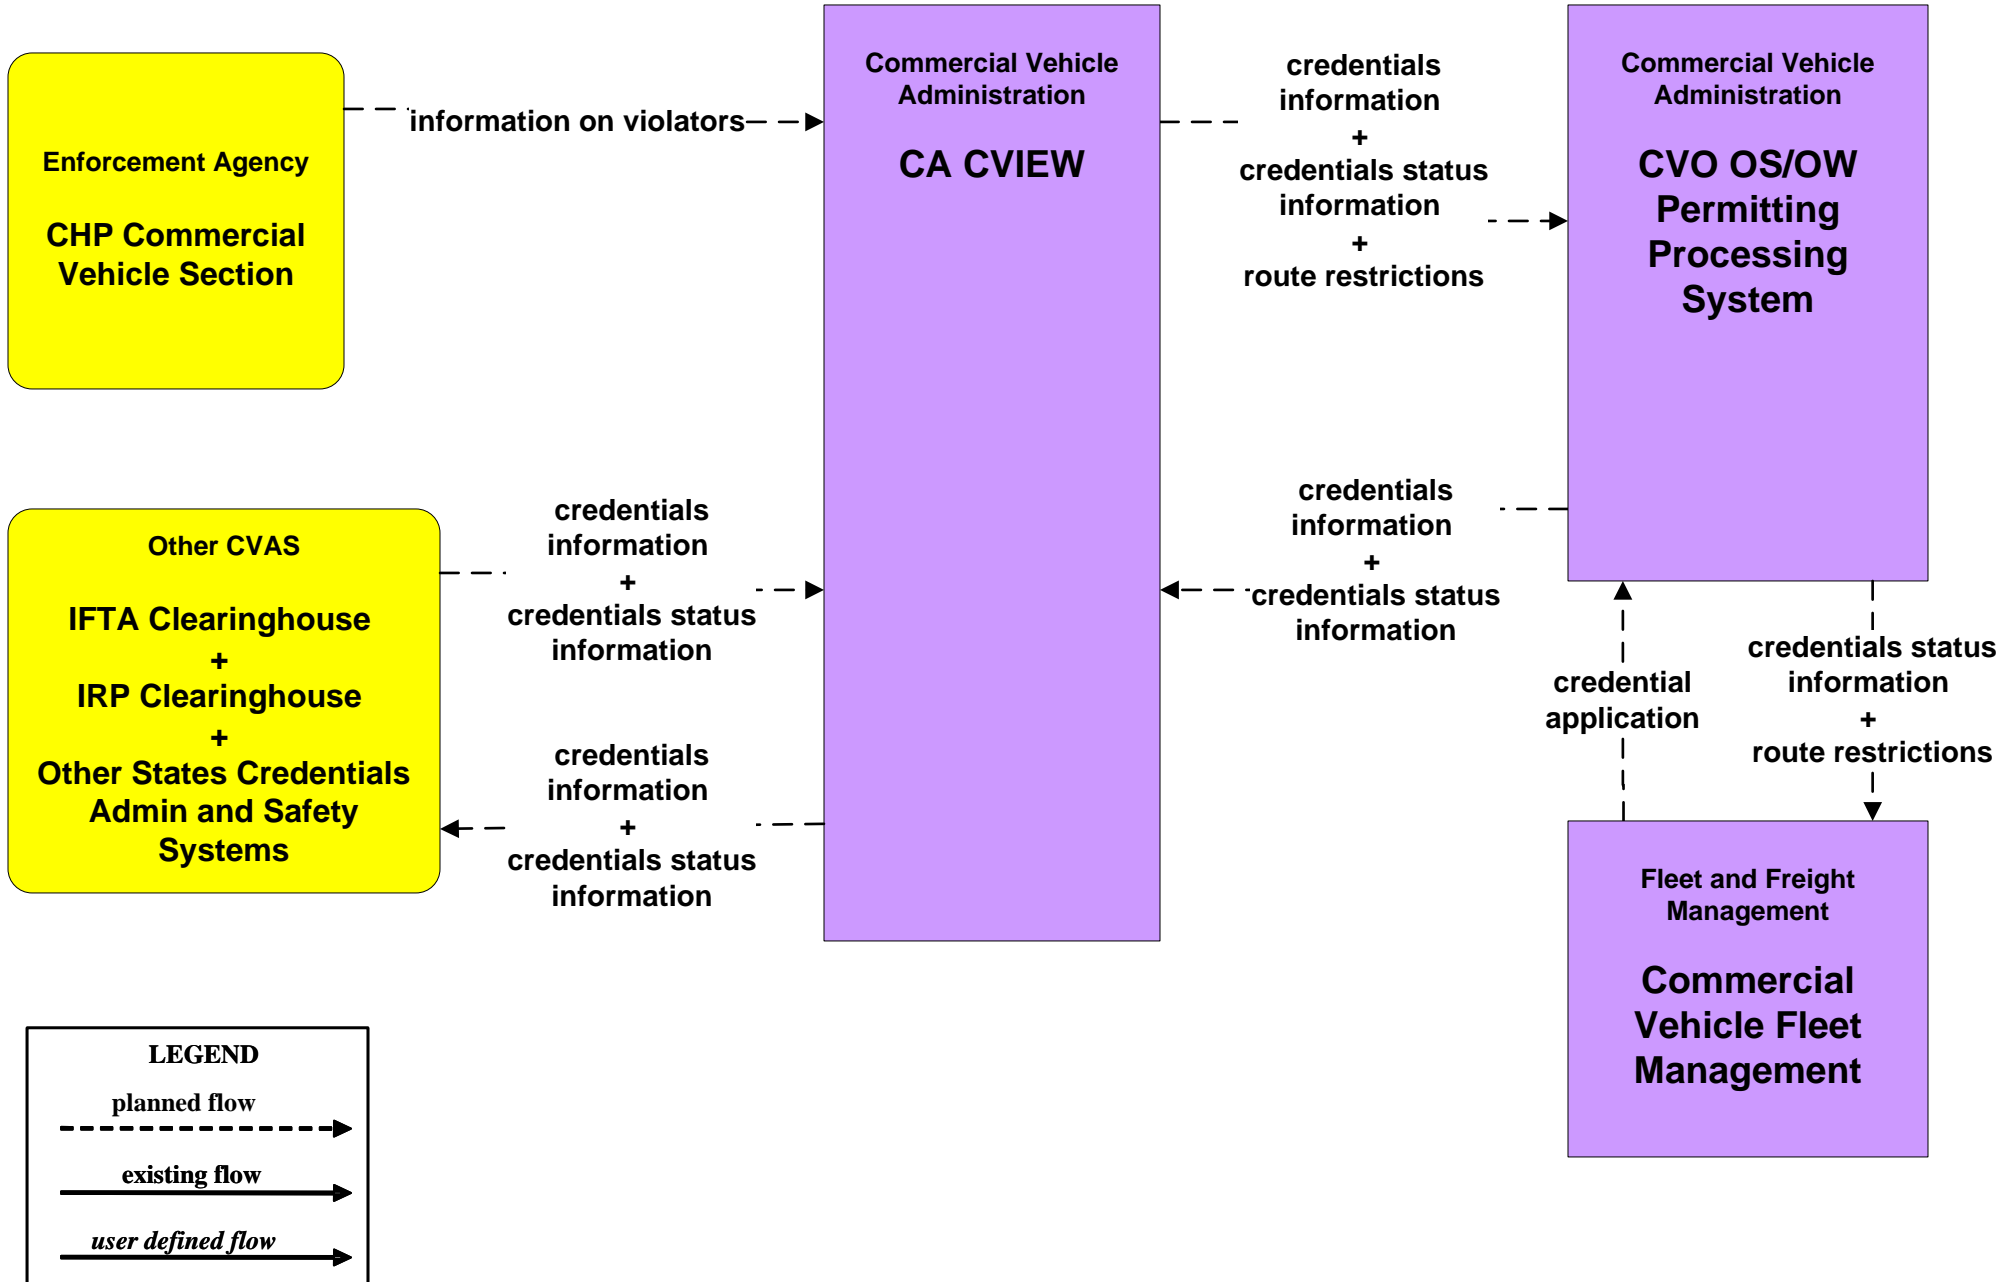

**ATMS08 - Incident Management
Caltrans Maintenance (MCM to Other MCM)**

**CVO03 - Electronic Clearance
CA Credentials System**

CVO04 - CV Administrative Processes

Credentials One-Stop Shopping

**CVO04 - CV Administrative Processes
CA CVIEW – Credentials/Permitting**

**MC06 - Winter Maintenance
Caltrans**

MC08 - Workzone Management
Caltrans Maintenance Dispatch Information Dissemination (1)

MC10 - Maintenance and Construction Activity Coordination
Activity Coordination - Caltrans (1 of 4)