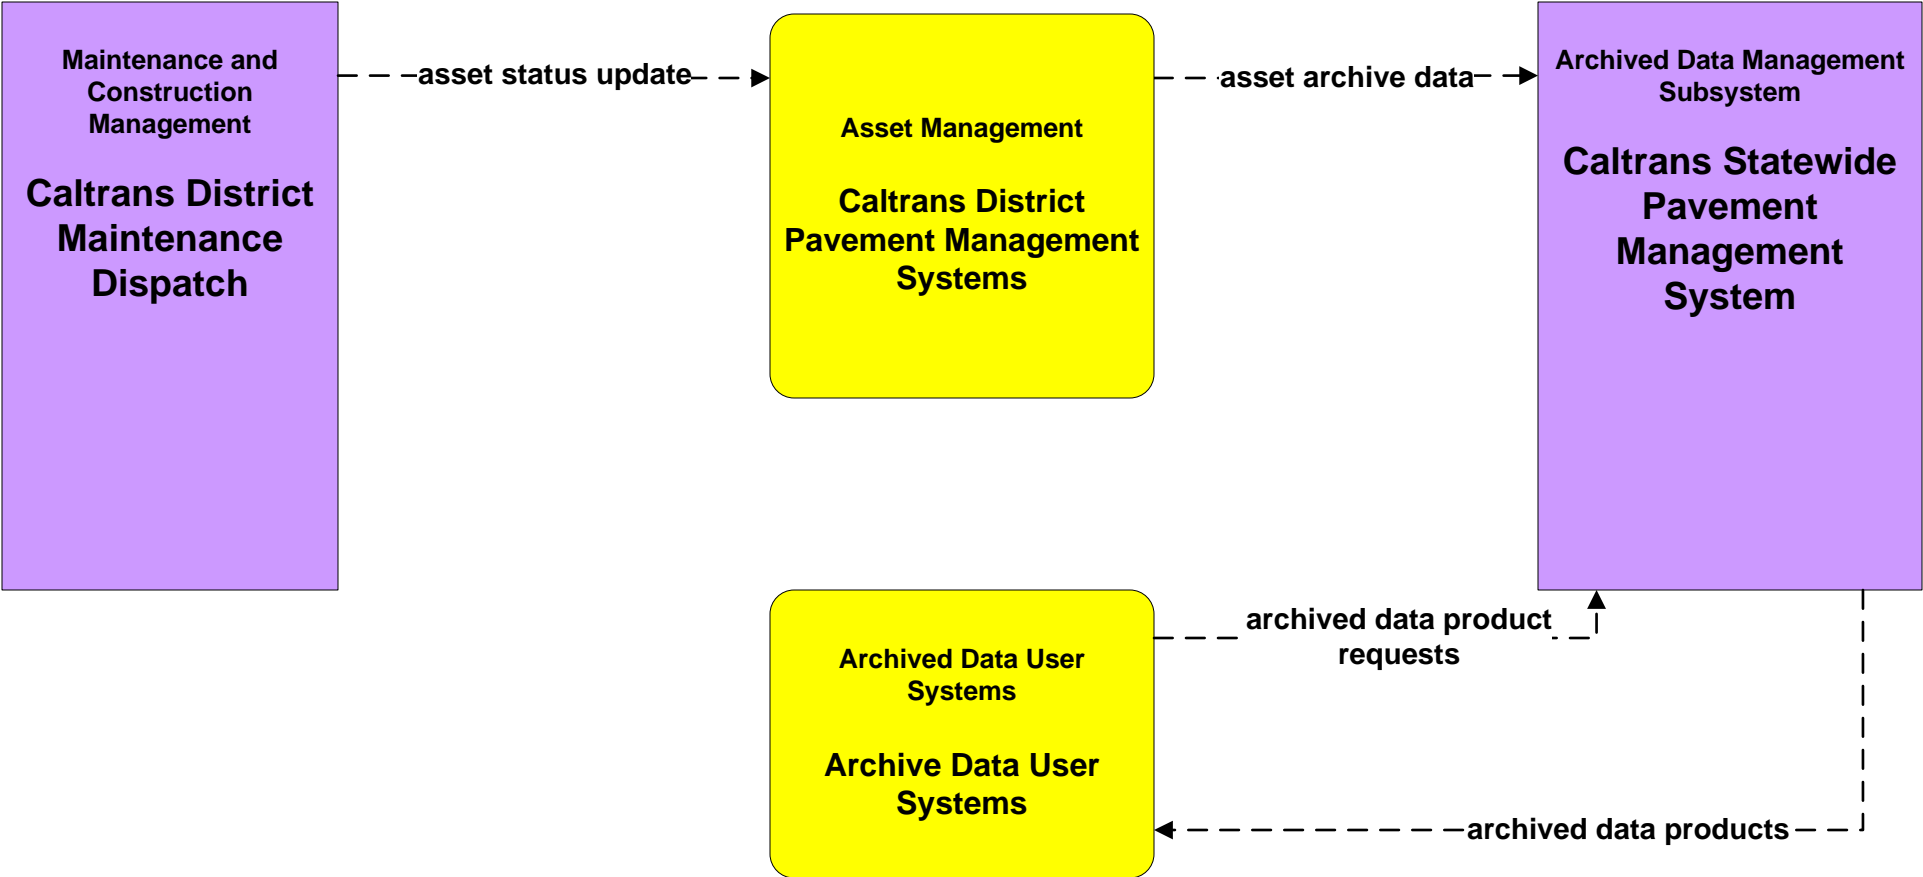

California Statewide ITS Architecture

Customized Market Package Diagrams

Archived Data (AD)

AD1 - ITS Data Mart
Statewide Crash Records Information System

AD1 - ITS Data Mart TASAS

**AD1 - ITS Data Mart
Caltrans Pavement Management**

Users include:
 Transportation Planners
 Caltrans
 Federal Highway Administration
 Public Requests

AD1 - ITS Data Mart HPMS

AD1 - ITS Data Mart PeMS

**AD1 - ITS Data Mart
California Transit Database**