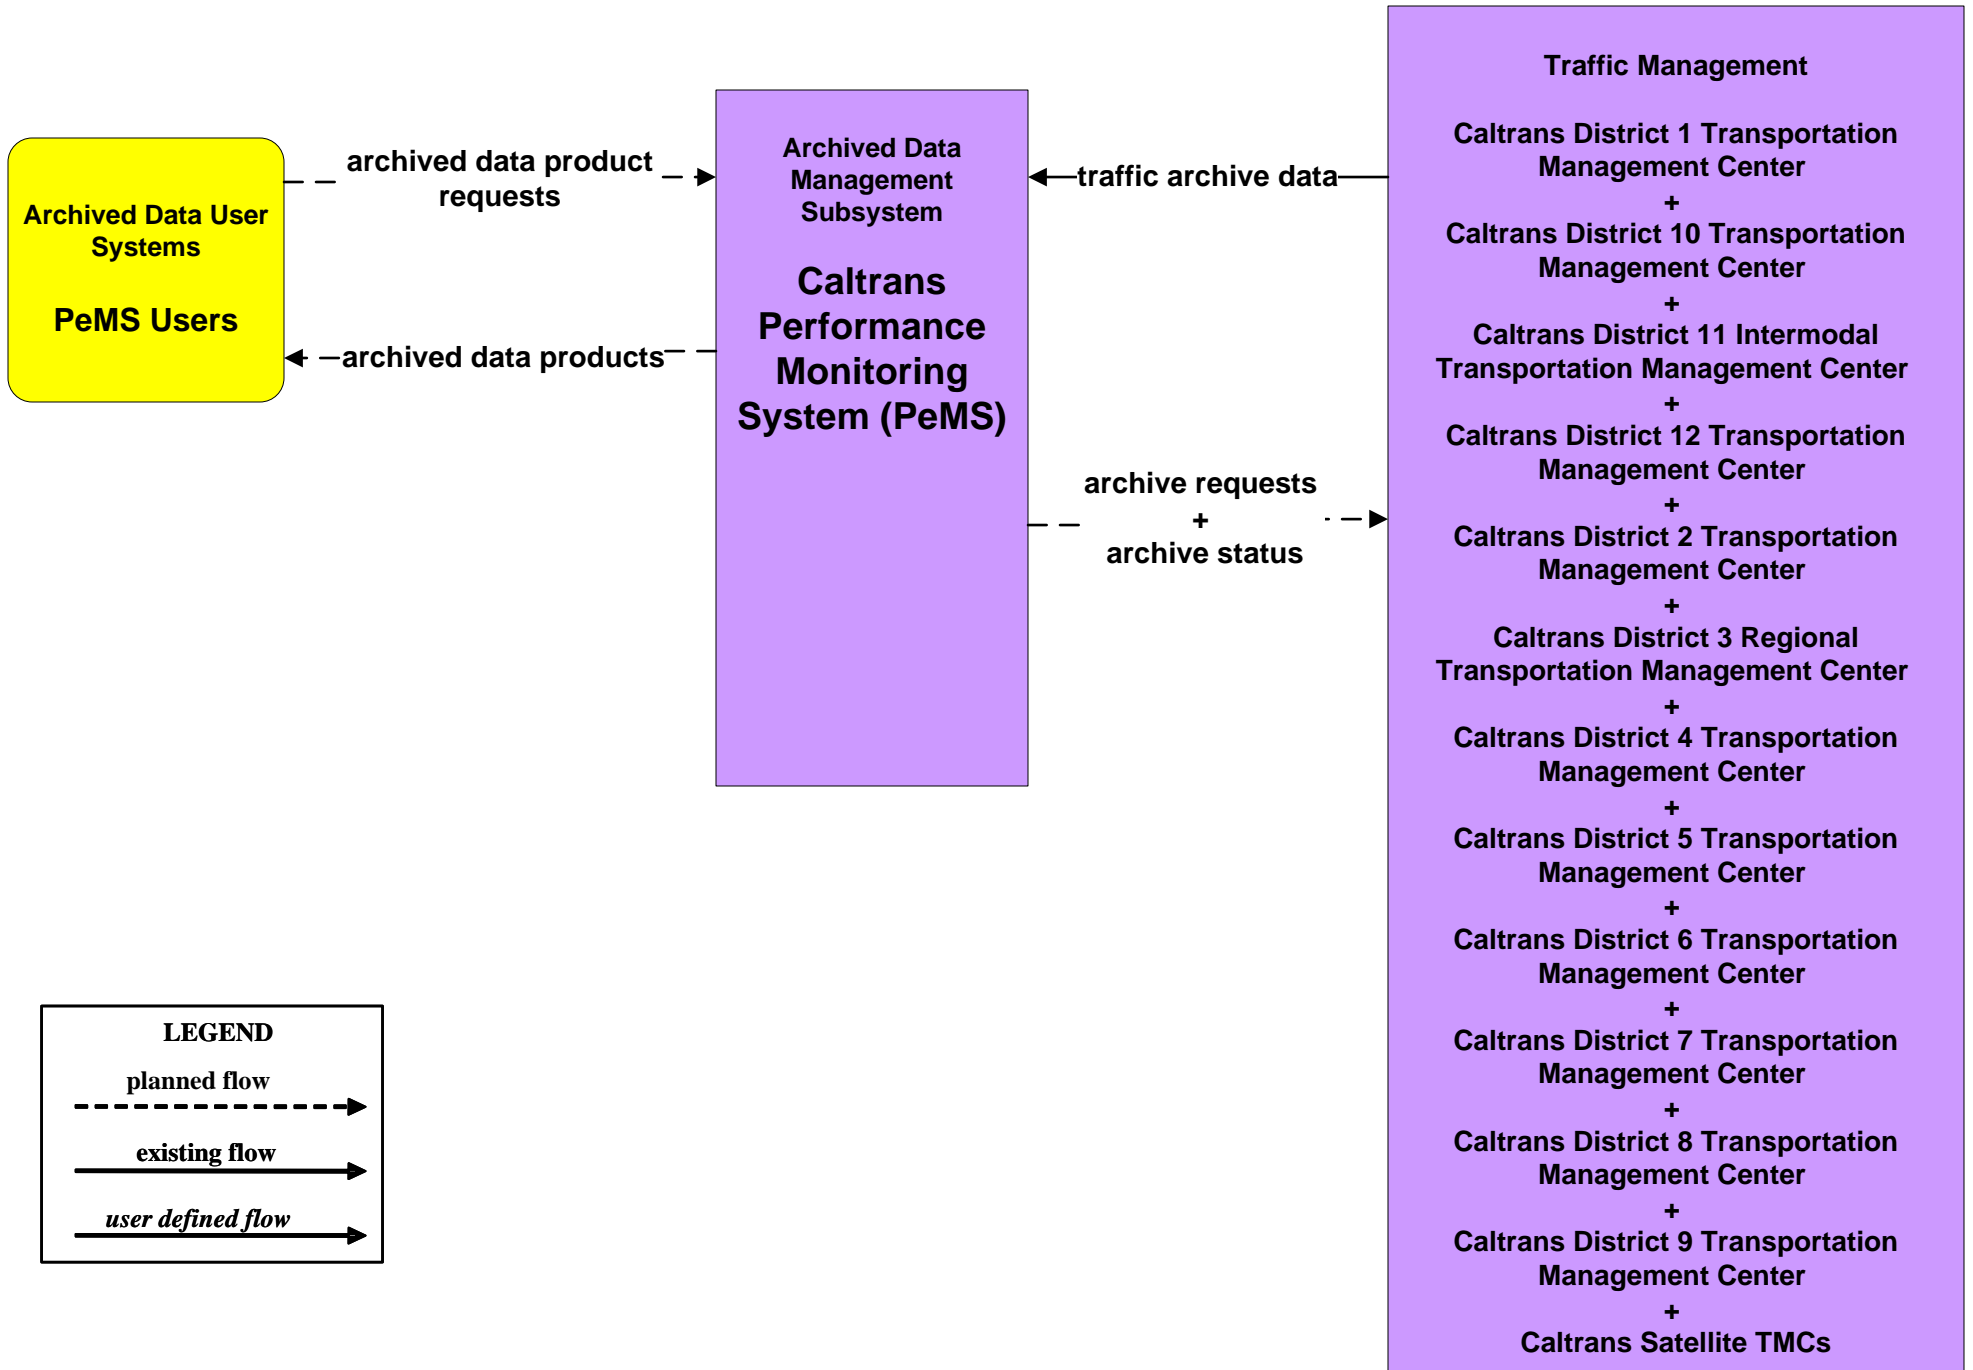

California Statewide ITS Architecture

Customized Market Package Diagrams

Archived Data (AD)

AD1 - ITS Data Mart
Statewide Crash Records Information System

AD1 - ITS Data Mart TASAS

**AD1 - ITS Data Mart
Caltrans Pavement Management**

Users include:
 Transportation Planners
 Caltrans
 Federal Highway Administration
 Public Requests

AD1 - ITS Data Mart HPMS

AD1 - ITS Data Mart PeMS

**AD1 - ITS Data Mart
California Transit Database**