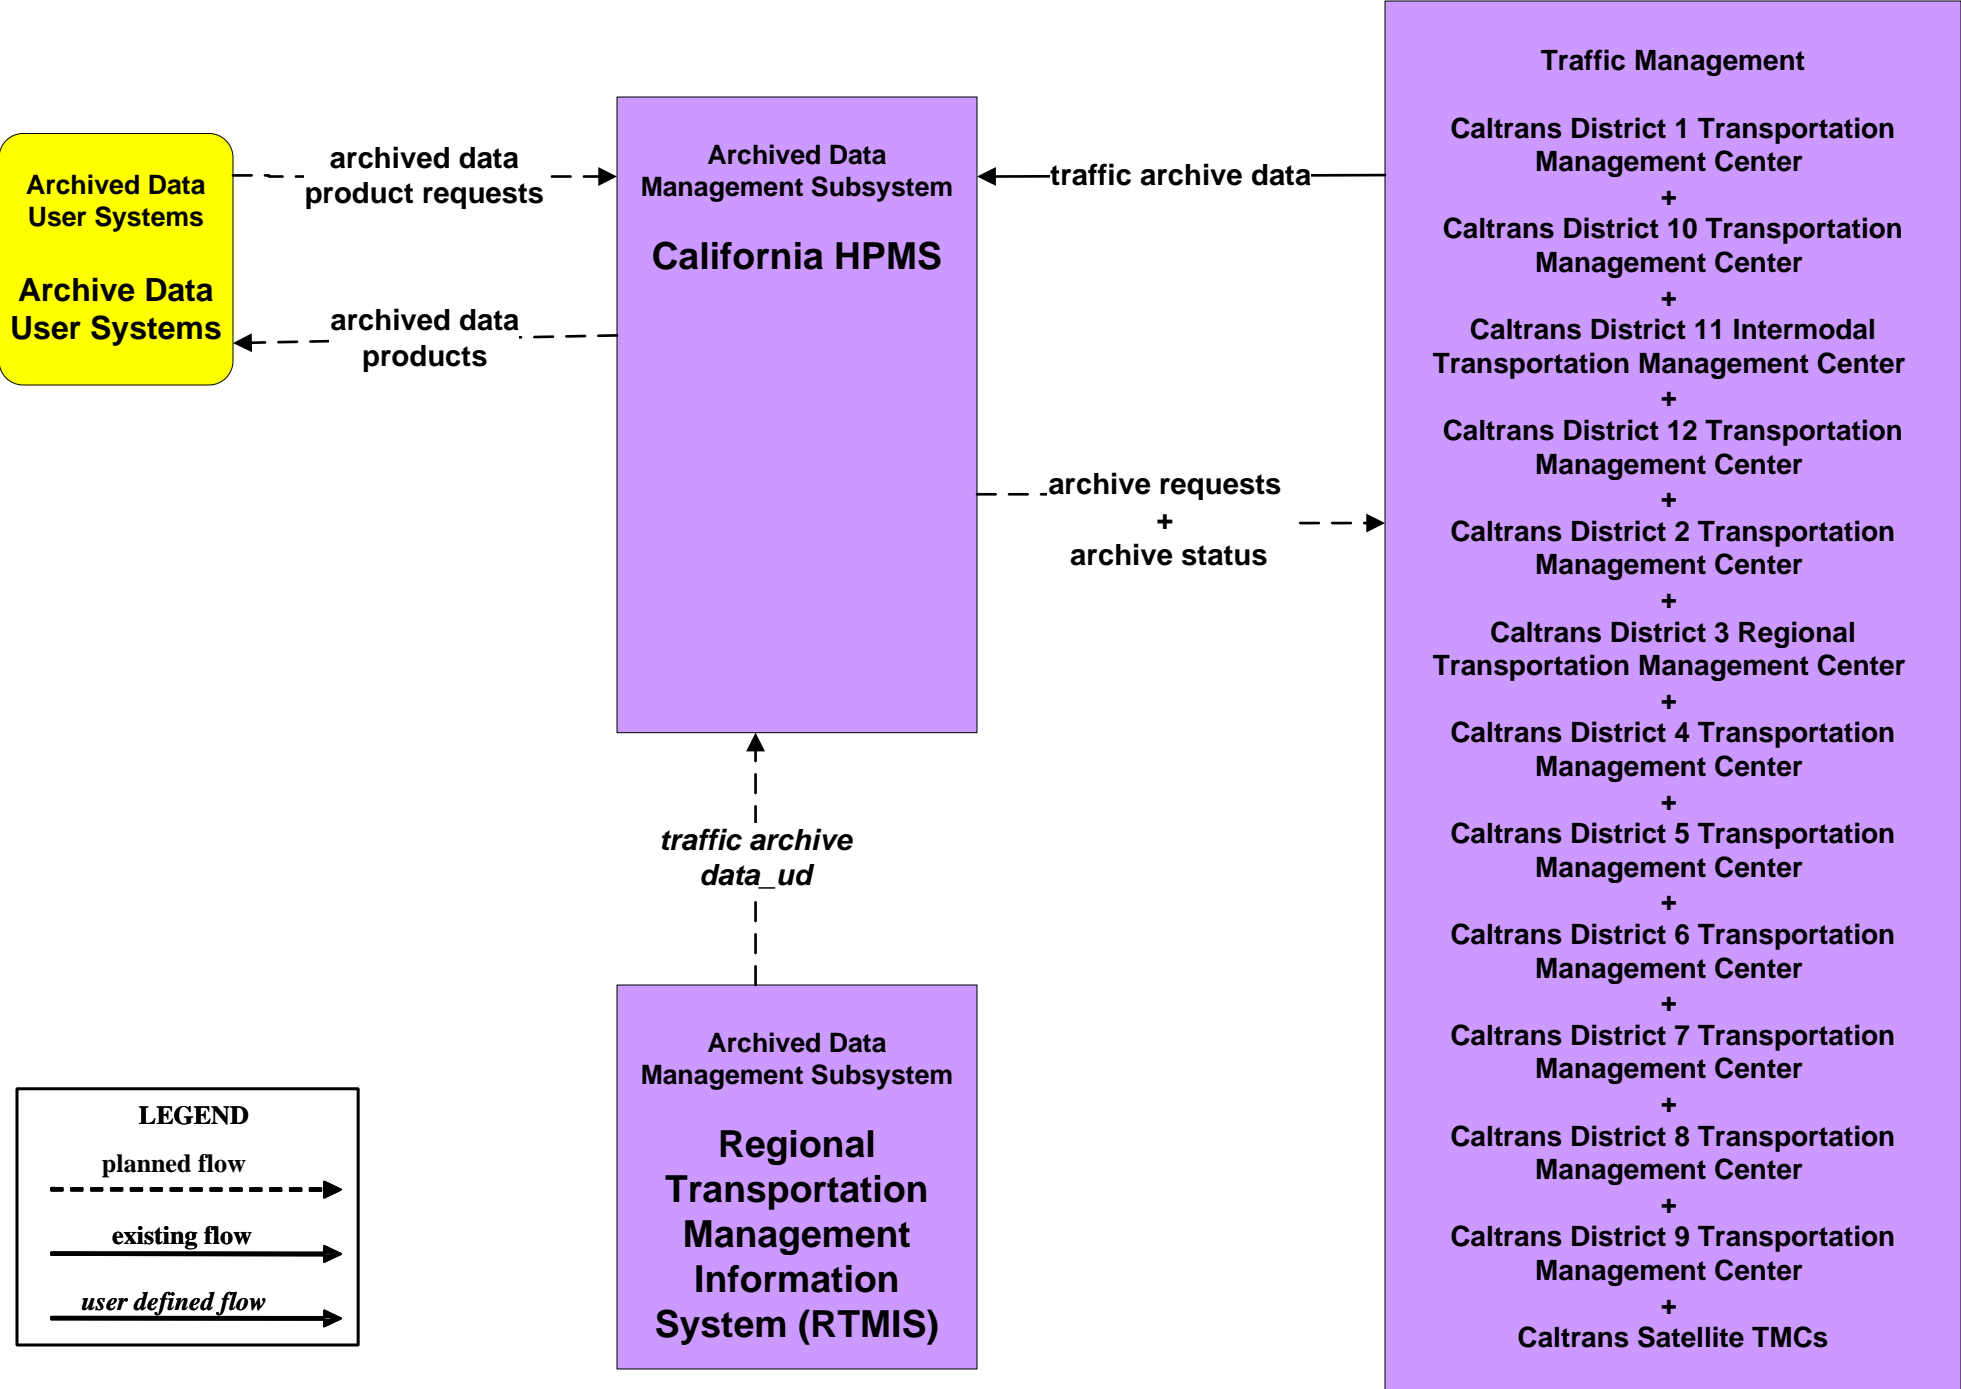

California Statewide ITS Architecture

Customized Market Package Diagrams

Archived Data (AD)

AD1 - ITS Data Mart
Statewide Crash Records Information System

AD1 - ITS Data Mart TASAS

**AD1 - ITS Data Mart
Caltrans Pavement Management**

Users include:
 Transportation Planners
 Caltrans
 Federal Highway Administration
 Public Requests

AD1 - ITS Data Mart HPMS

AD1 - ITS Data Mart PeMS

**AD1 - ITS Data Mart
California Transit Database**