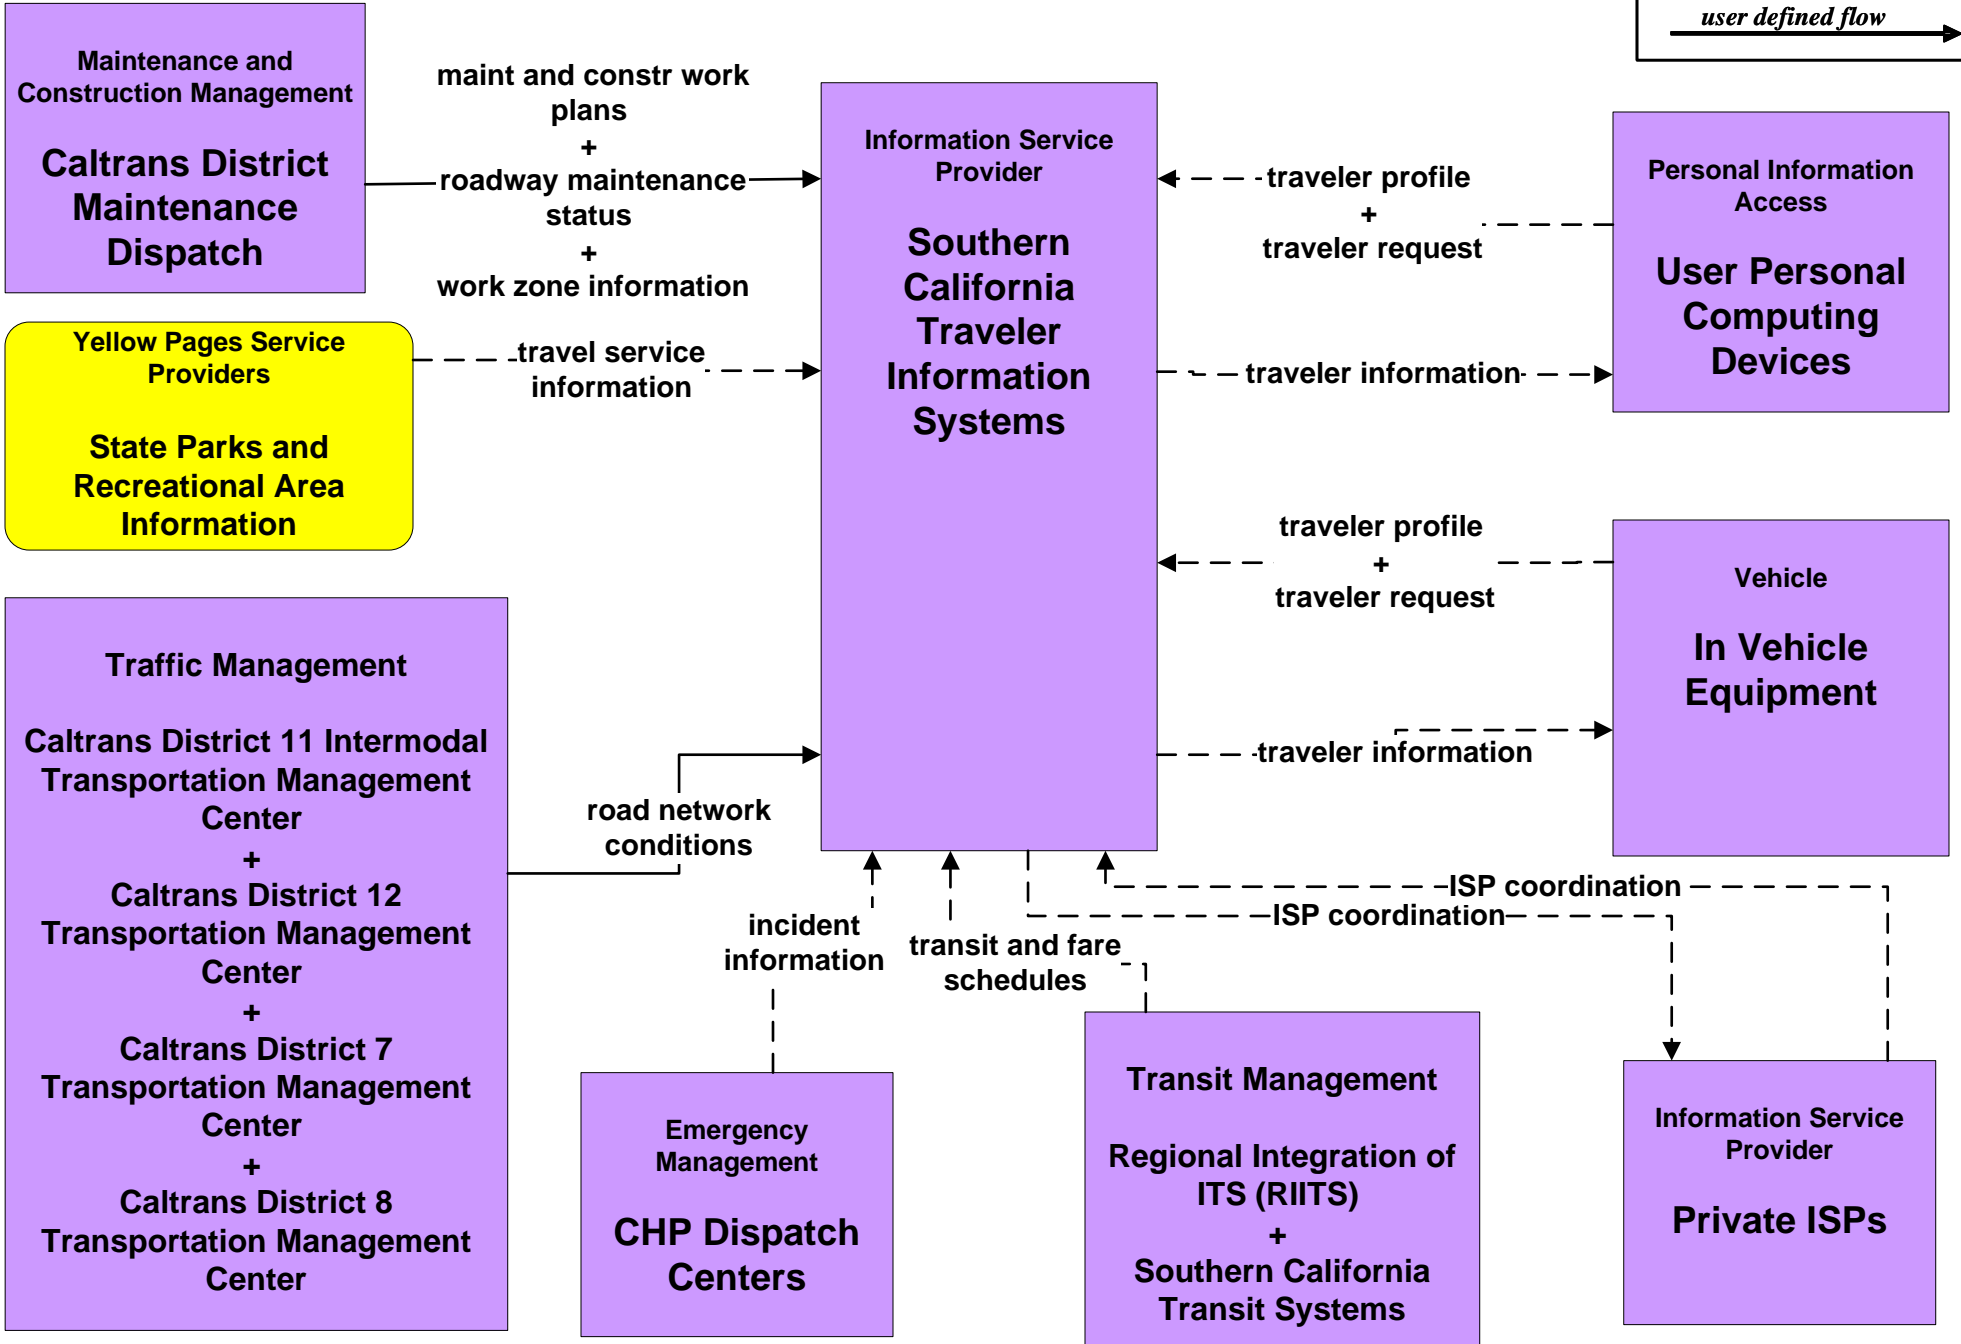

California Statewide ITS Architecture

Customized Market Package Diagrams

Advanced Traveler Information Systems (ATIS)

ATIS1 - Broadcast Traveler Information CHIN/ California Highway Information Web Page

ATIS1 - Broadcast Traveler Information

**ATIS1 - Broadcast Traveler Information
CVO Web-site/ CVO ATIS Truckstop Kiosks**

ATIS2 - Interactive Traveler Information Northern California 511 Systems

ATIS2 - Interactive Traveler Information TravInfo

ATIS2 - Interactive Traveler Information Central California 511 Systems

ATIS2 - Interactive Traveler Information Southern California Traveler Information Systems

**ATIS2 - Interactive Traveler Information
Private Traveler Information Systems**