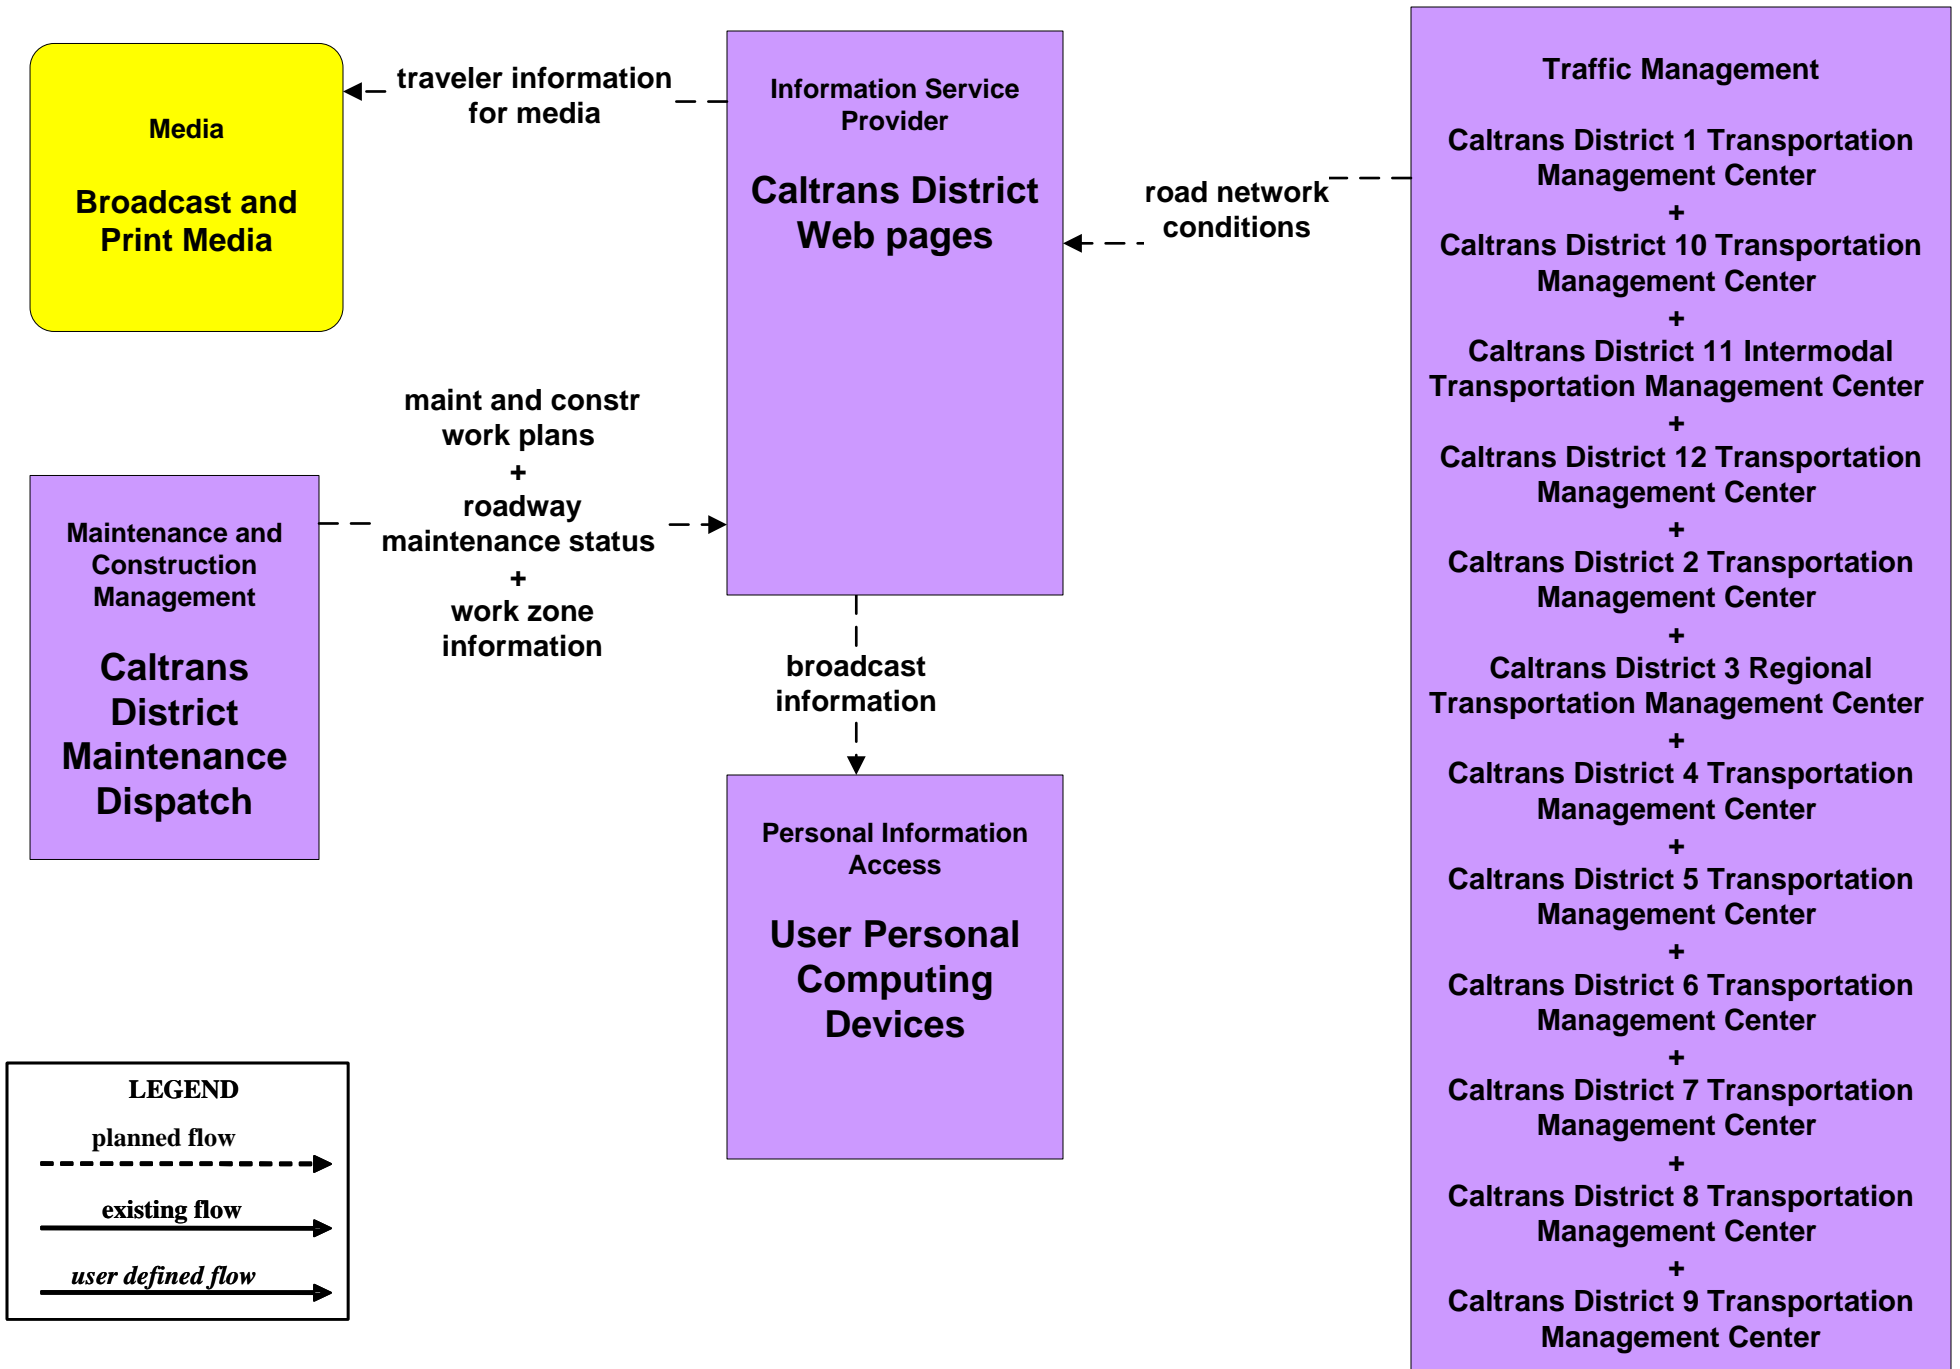

California Statewide ITS Architecture

Customized Market Package Diagrams

Advanced Traveler Information Systems (ATIS)

ATIS1 - Broadcast Traveler Information CHIN/ California Highway Information Web Page

ATIS1 - Broadcast Traveler Information

**ATIS1 - Broadcast Traveler Information
CVO Web-site/ CVO ATIS Truckstop Kiosks**

ATIS2 - Interactive Traveler Information Northern California 511 Systems

ATIS2 - Interactive Traveler Information TravInfo

ATIS2 - Interactive Traveler Information Central California 511 Systems

ATIS2 - Interactive Traveler Information Southern California Traveler Information Systems

**ATIS2 - Interactive Traveler Information
Private Traveler Information Systems**