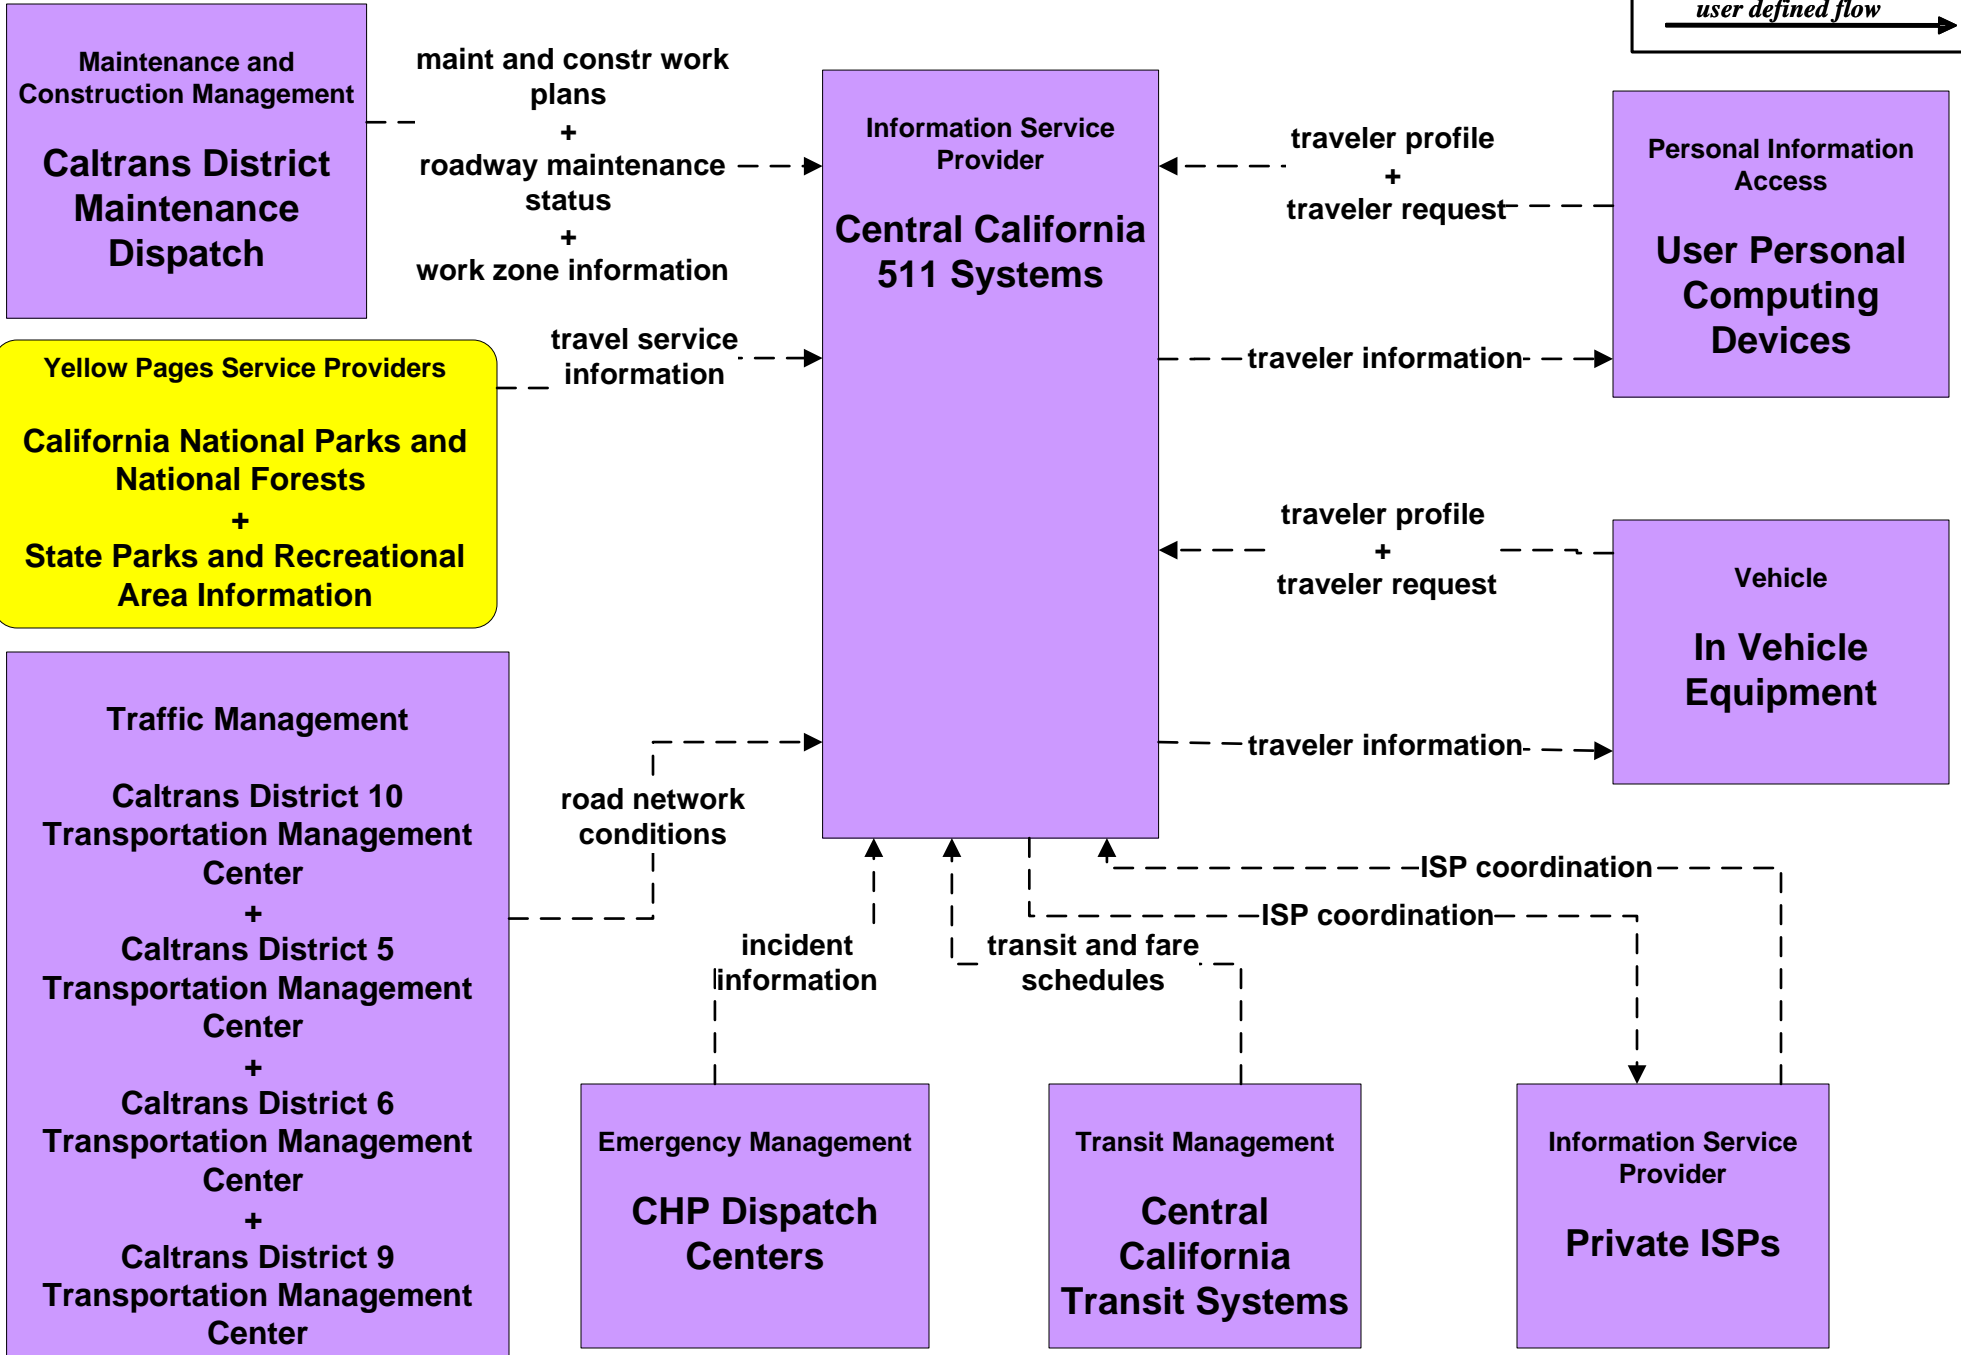

California Statewide ITS Architecture

Customized Market Package Diagrams

Advanced Traveler Information Systems (ATIS)

ATIS1 - Broadcast Traveler Information CHIN/ California Highway Information Web Page

ATIS1 - Broadcast Traveler Information

**ATIS1 - Broadcast Traveler Information
CVO Web-site/ CVO ATIS Truckstop Kiosks**

ATIS2 - Interactive Traveler Information Northern California 511 Systems

ATIS2 - Interactive Traveler Information TravInfo

ATIS2 - Interactive Traveler Information Central California 511 Systems

ATIS2 - Interactive Traveler Information Southern California Traveler Information Systems

**ATIS2 - Interactive Traveler Information
Private Traveler Information Systems**