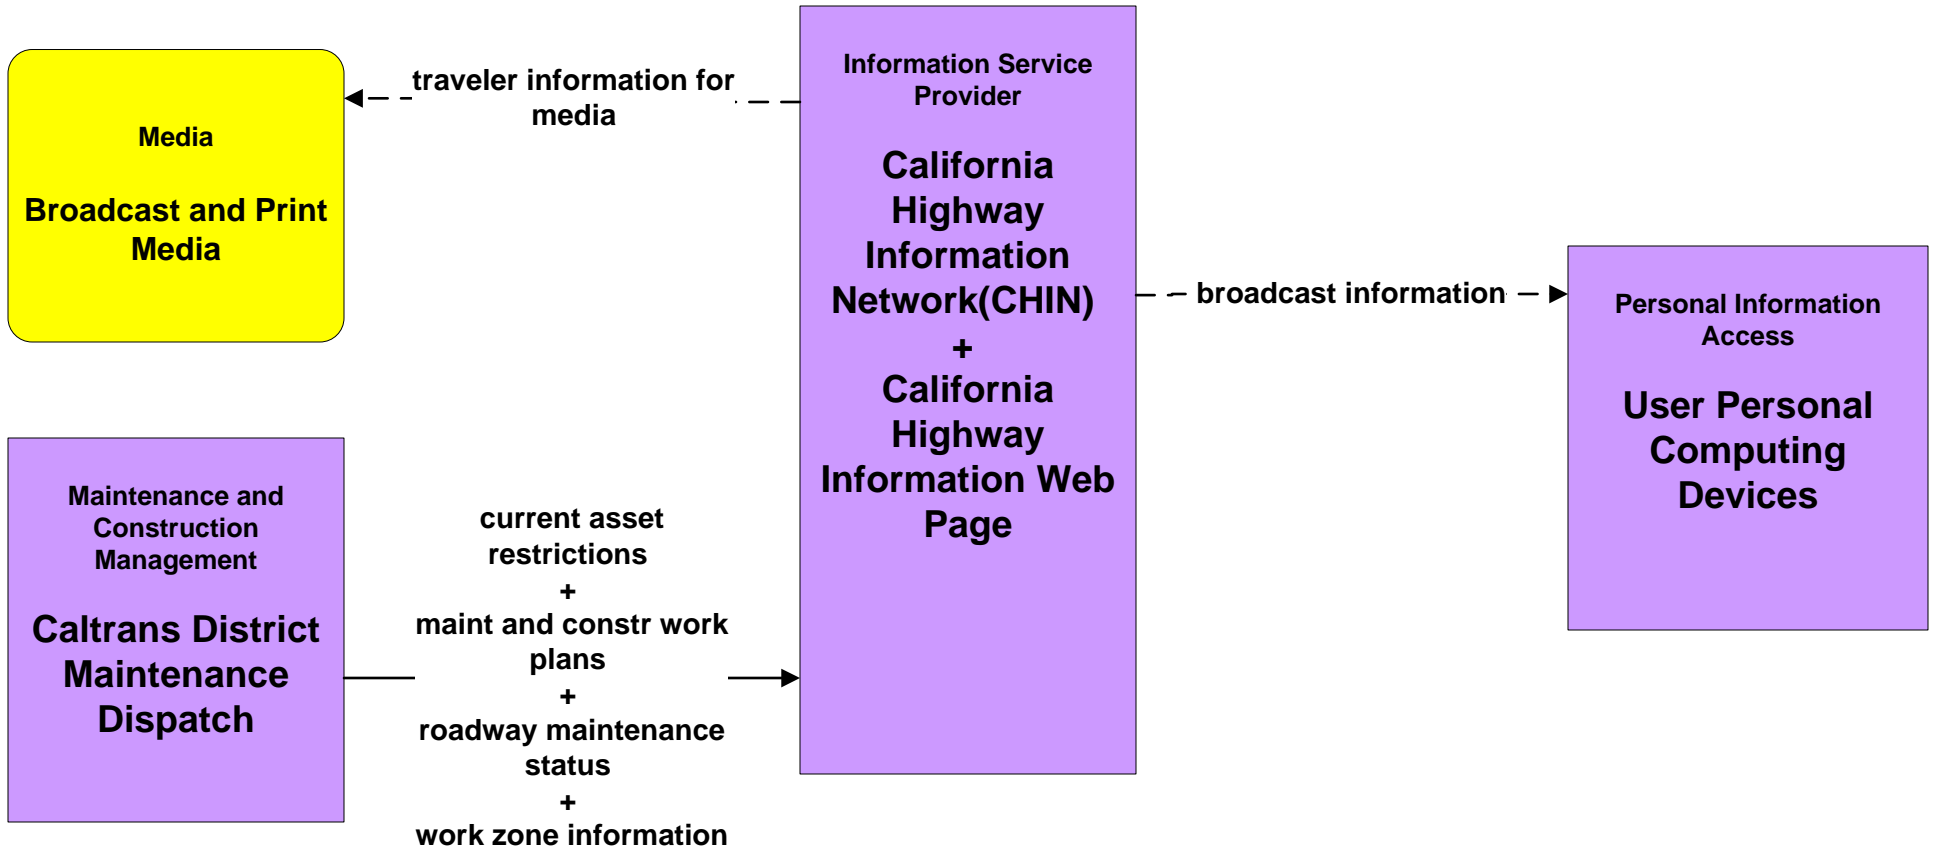

California Statewide ITS Architecture

Customized Market Package Diagrams

Advanced Traveler Information Systems (ATIS)

ATIS1 - Broadcast Traveler Information CHIN/ California Highway Information Web Page

ATIS1 - Broadcast Traveler Information

**ATIS1 - Broadcast Traveler Information
CVO Web-site/ CVO ATIS Truckstop Kiosks**

ATIS2 - Interactive Traveler Information Northern California 511 Systems

ATIS2 - Interactive Traveler Information TravInfo

ATIS2 - Interactive Traveler Information Central California 511 Systems

ATIS2 - Interactive Traveler Information Southern California Traveler Information Systems

**ATIS2 - Interactive Traveler Information
Private Traveler Information Systems**