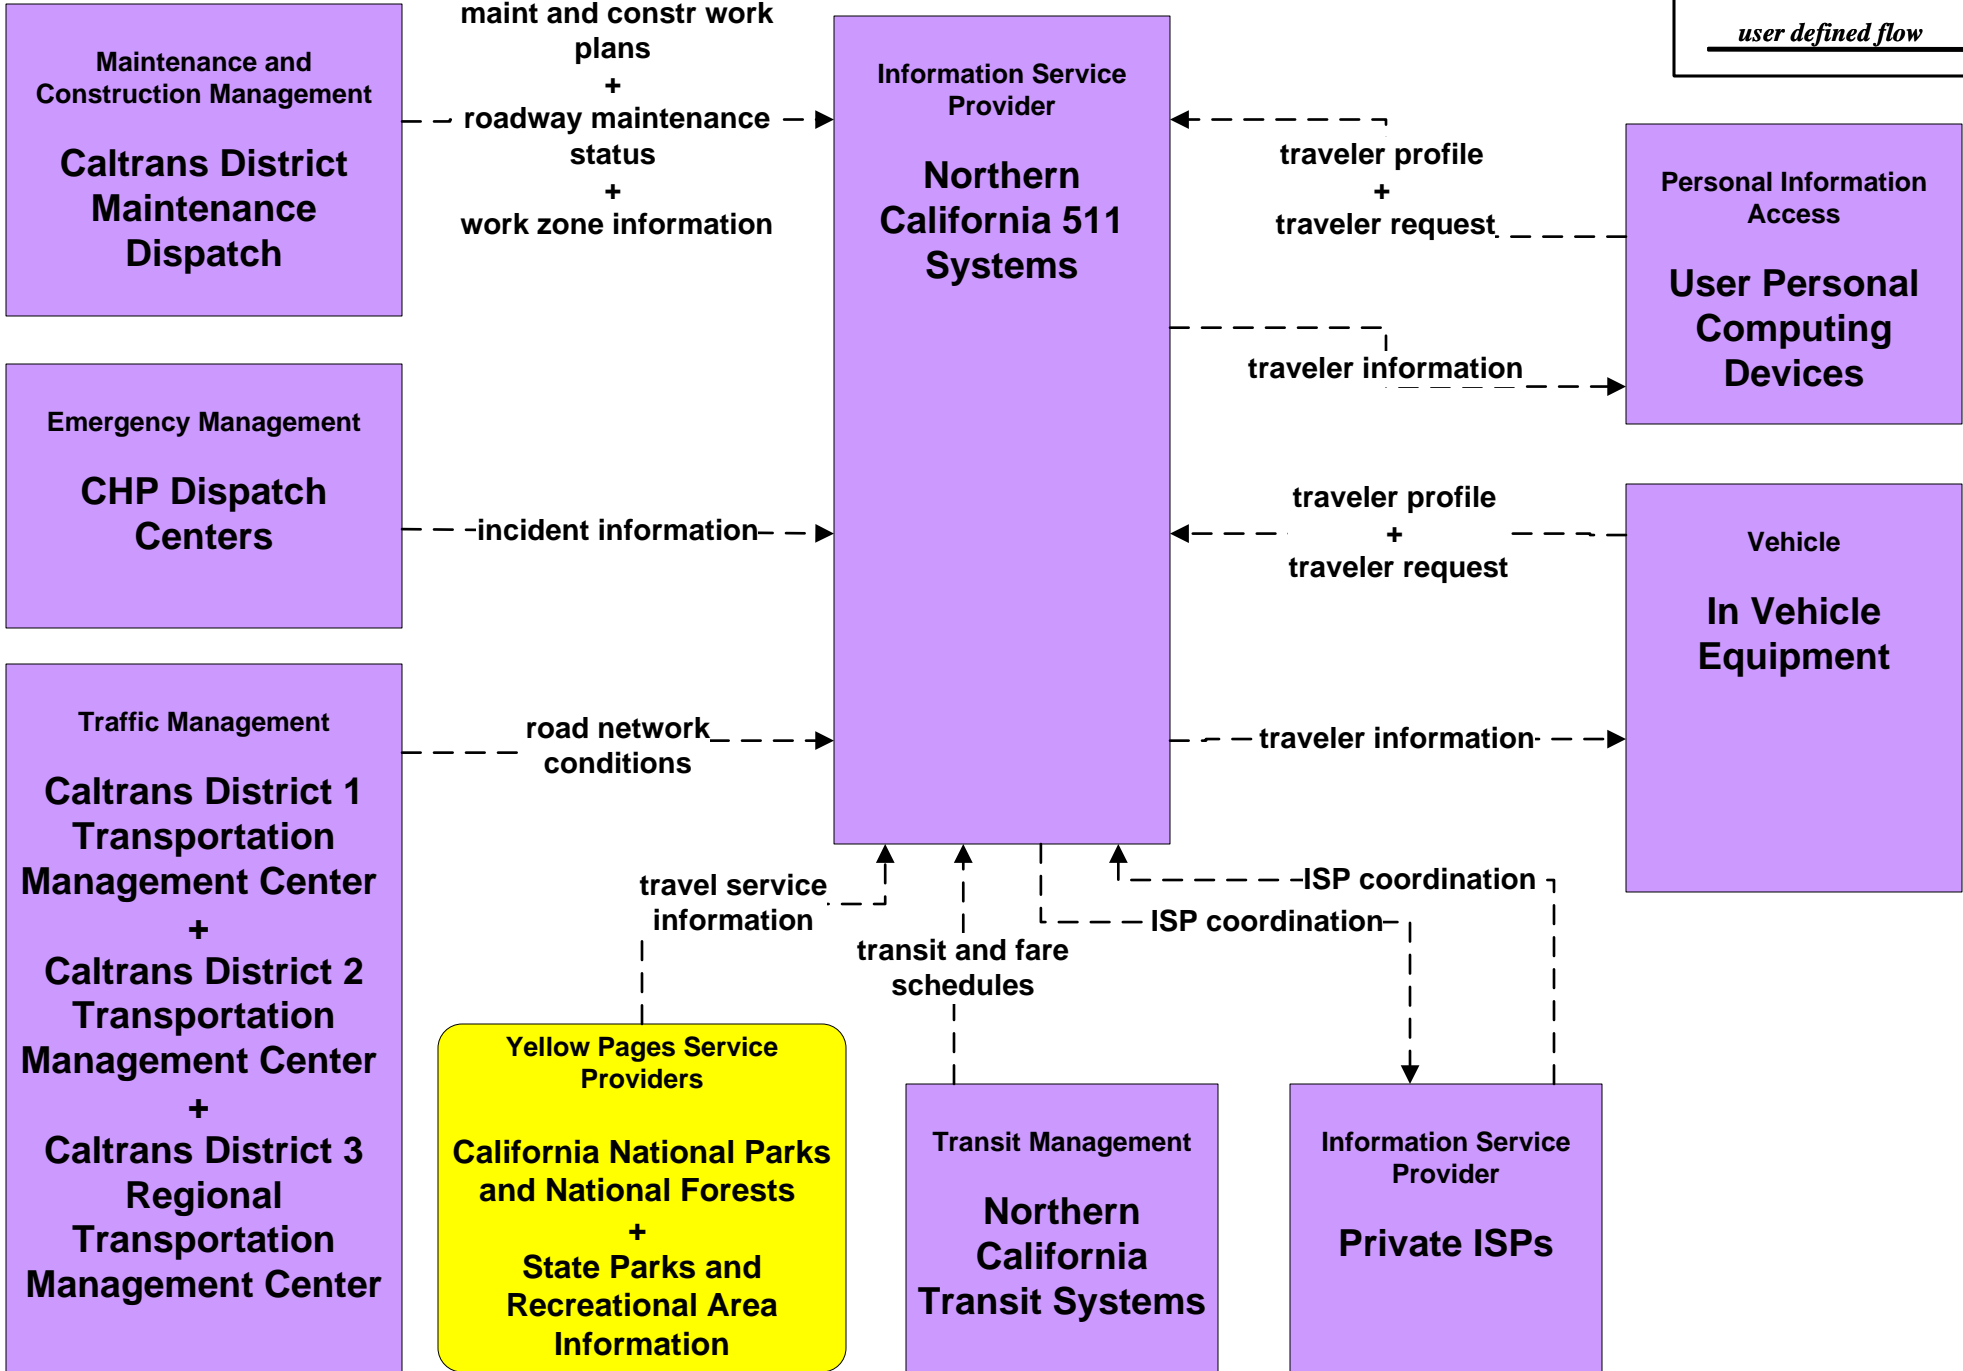

California Statewide ITS Architecture

Customized Market Package Diagrams

Advanced Traveler Information Systems (ATIS)

ATIS1 - Broadcast Traveler Information CHIN/ California Highway Information Web Page

ATIS1 - Broadcast Traveler Information

**ATIS1 - Broadcast Traveler Information
CVO Web-site/ CVO ATIS Truckstop Kiosks**

ATIS2 - Interactive Traveler Information Northern California 511 Systems

ATIS2 - Interactive Traveler Information TravInfo

ATIS2 - Interactive Traveler Information Central California 511 Systems

ATIS2 - Interactive Traveler Information Southern California Traveler Information Systems

**ATIS2 - Interactive Traveler Information
Private Traveler Information Systems**