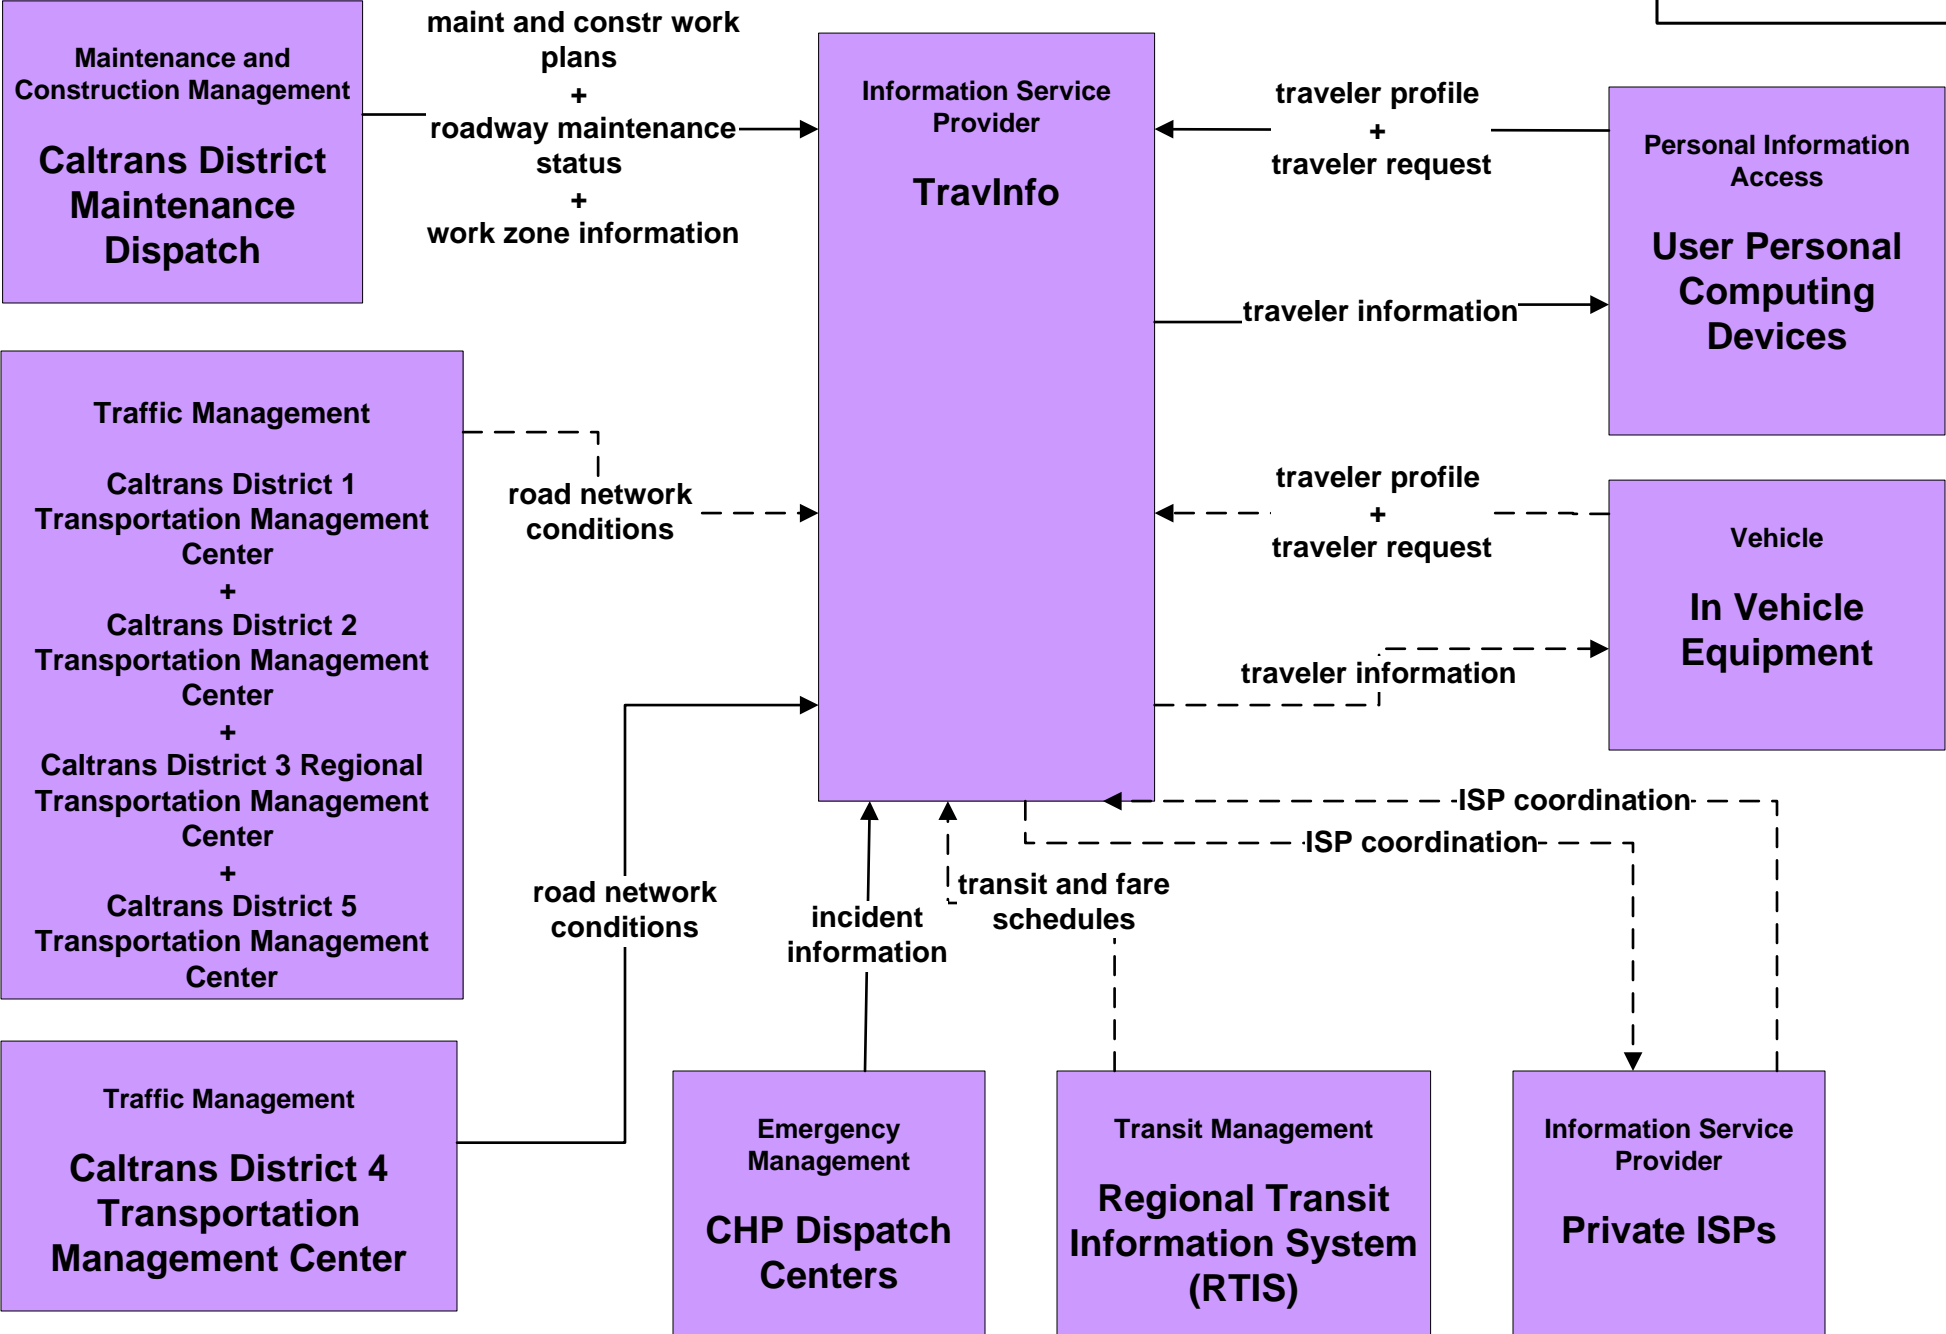

California Statewide ITS Architecture

Customized Market Package Diagrams

Advanced Traveler Information Systems (ATIS)

ATIS1 - Broadcast Traveler Information CHIN/ California Highway Information Web Page

ATIS1 - Broadcast Traveler Information

**ATIS1 - Broadcast Traveler Information
CVO Web-site/ CVO ATIS Truckstop Kiosks**

ATIS2 - Interactive Traveler Information Northern California 511 Systems

ATIS2 - Interactive Traveler Information TravInfo

ATIS2 - Interactive Traveler Information Central California 511 Systems

ATIS2 - Interactive Traveler Information Southern California Traveler Information Systems

**ATIS2 - Interactive Traveler Information
Private Traveler Information Systems**