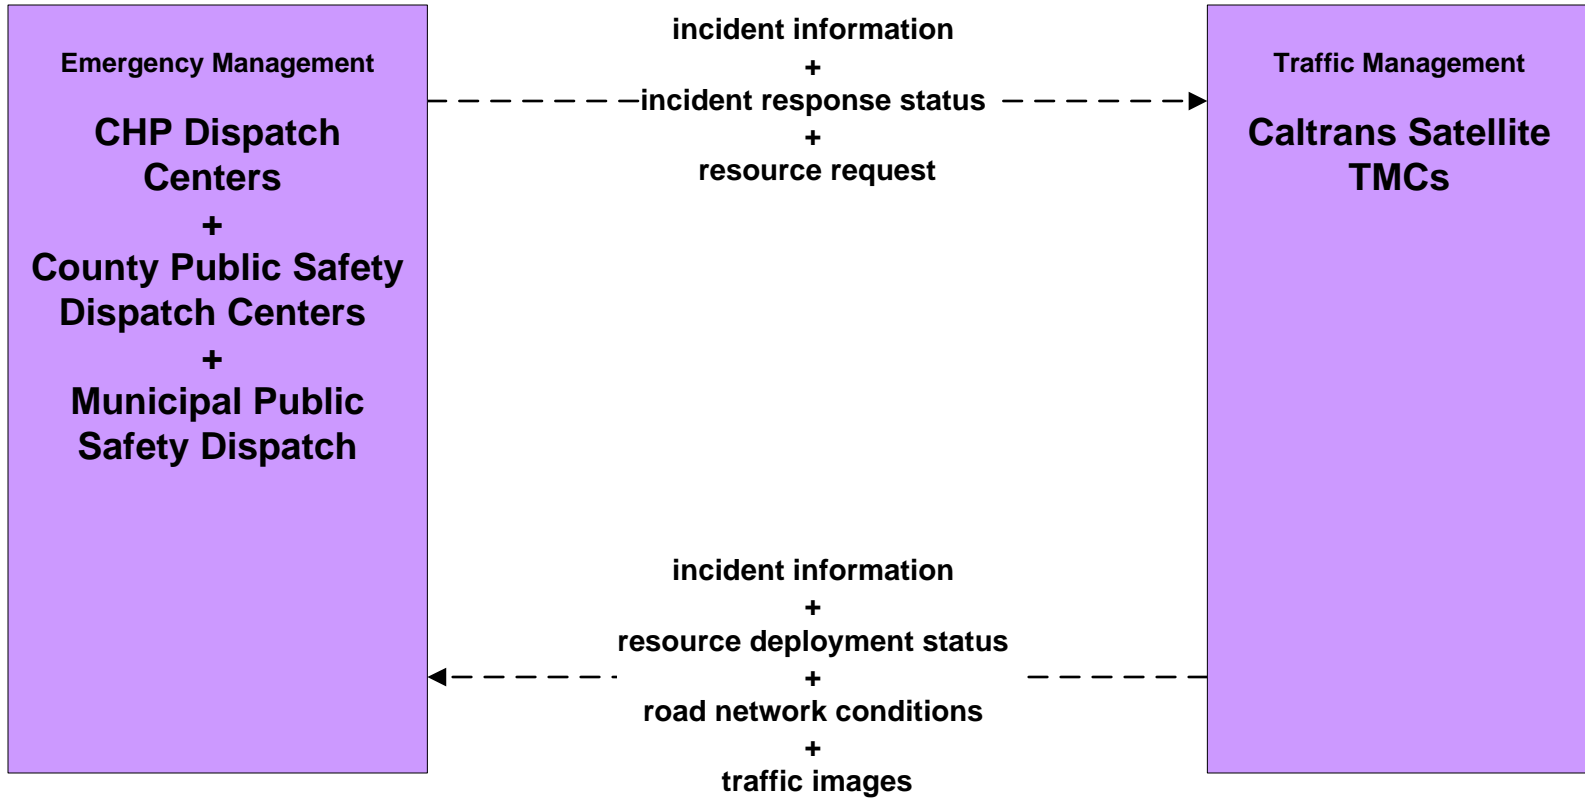

**Traffic Management**

**Caltrans District 1 Transportation Management Center**  
**+**  
**Caltrans District 10 Transportation Management Center**  
**+**  
**Caltrans District 11 Intermodal Transportation Management Center**  
**+**  
**Caltrans District 12 Transportation Management Center**  
**+**  
**Caltrans District 2 Transportation Management Center**  
**+**  
**Caltrans District 3 Regional Transportation Management Center**  
**+**  
**Caltrans District 4 Transportation Management Center**  
**+**  
**Caltrans District 5 Transportation Management Center**  
**+**  
**Caltrans District 6 Transportation Management Center**  
**+**  
**Caltrans District 7 Transportation Management Center**  
**+**  
**Caltrans District 8 Transportation Management Center**  
**+**  
**Caltrans District 9 Transportation Management Center**

incident information  
+  
incident response status  
+  
resource request

incident information  
+  
resource deployment status  
+  
road network conditions  
+  
traffic images

**ATMS08 - Incident Management  
Caltrans Satellite TMCs (TM to EM)**

# EM07 - Early Warning System