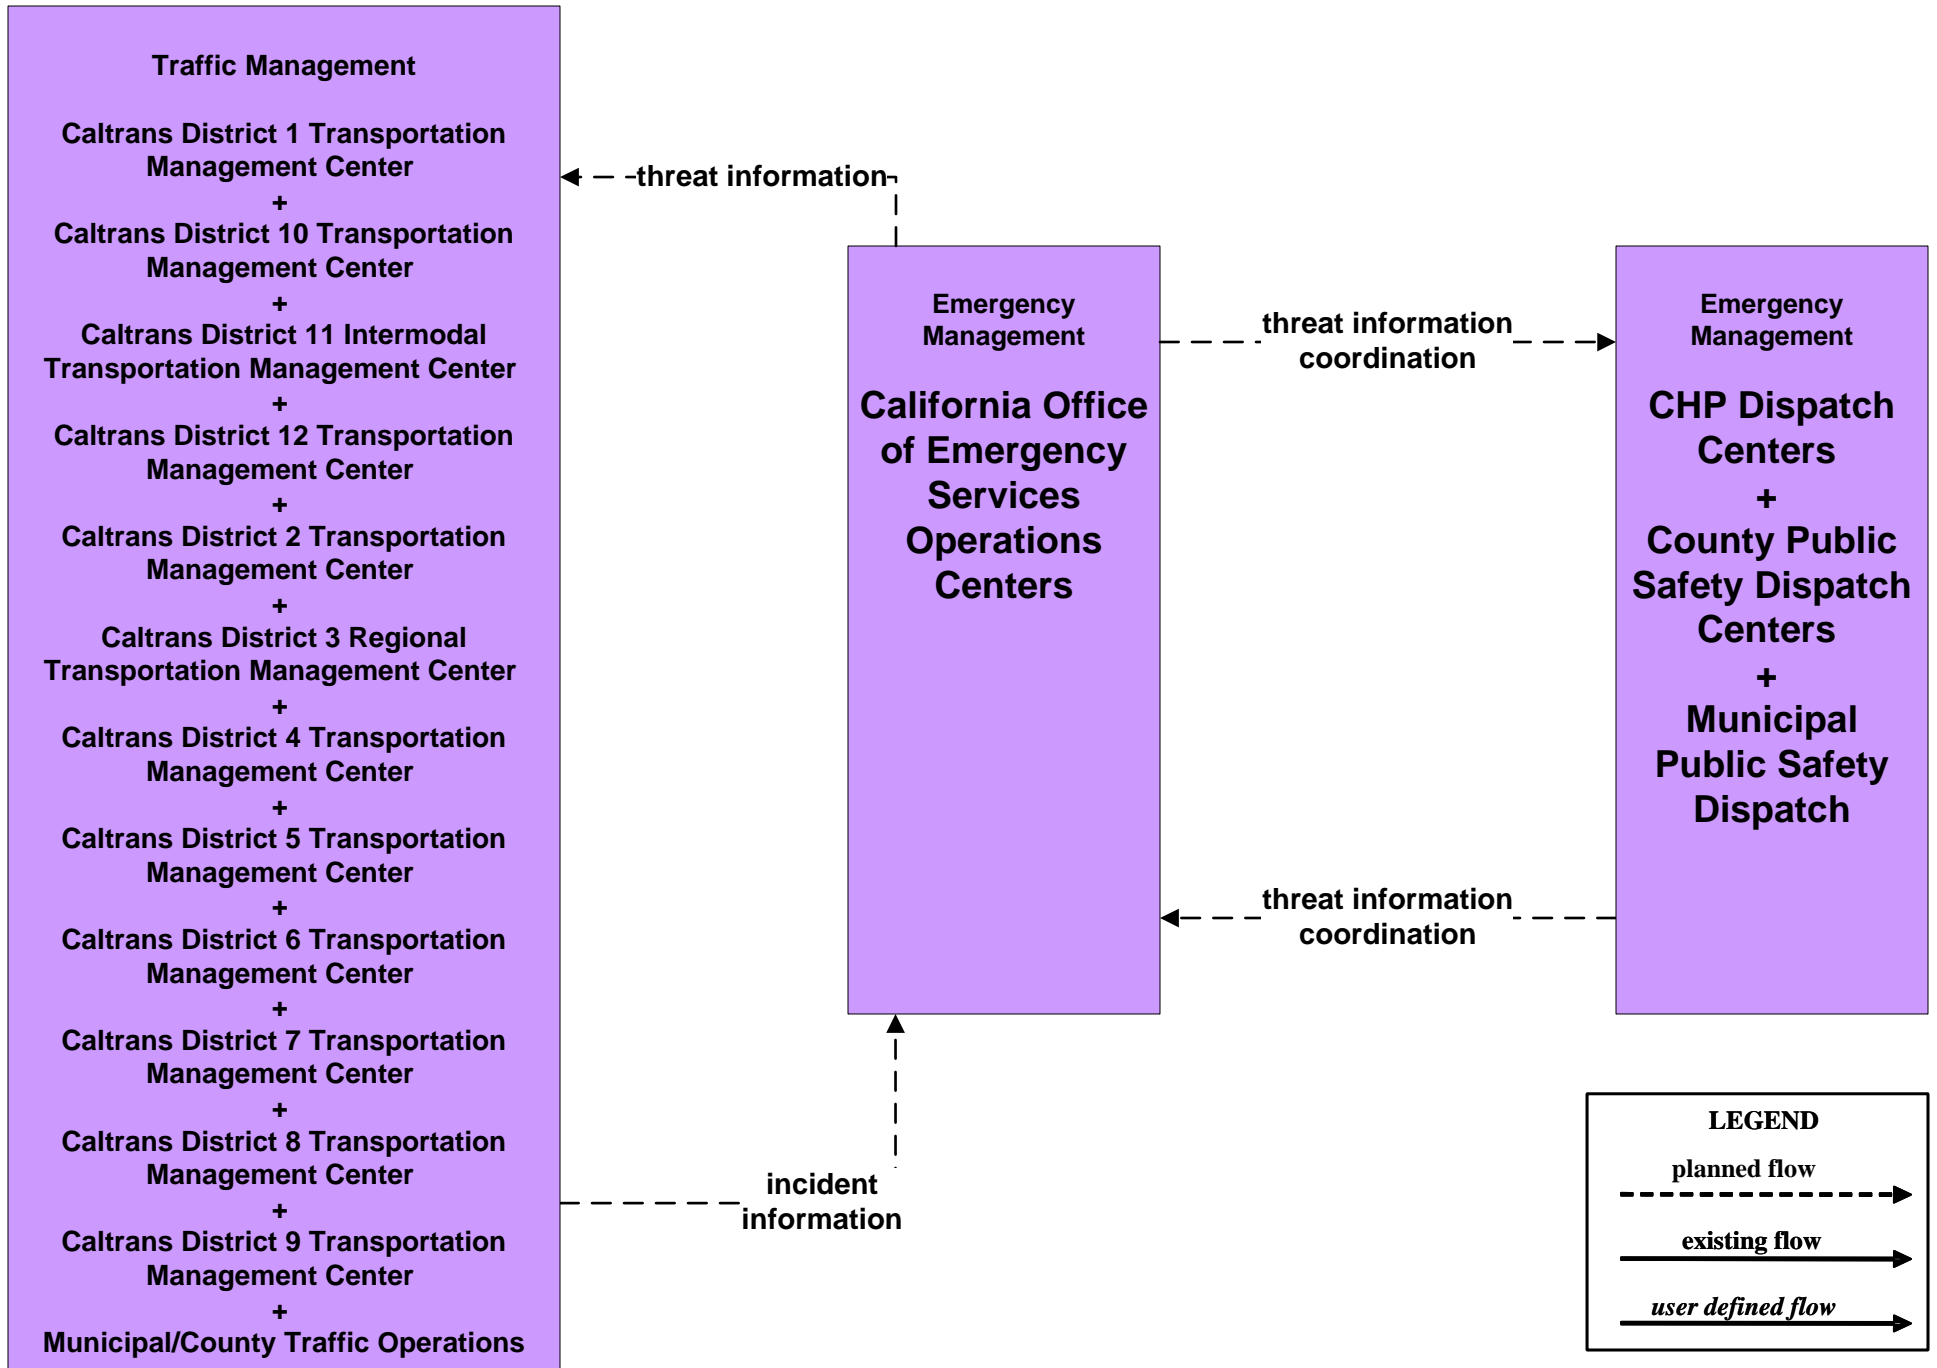

**AD1 - ITS Data Mart**  
**Statewide Crash Records Information System**

**ATMS08 - Incident Management  
Caltrans TMCs (TM to EM)**

**Emergency Management**  
**County Public Safety Dispatch Centers**  
**+**  
**Municipal Public Safety Dispatch**

incident information  
+  
incident response status  
+  
resource request

incident information  
+  
resource deployment status  
+  
road network conditions  
+  
traffic images

**ATMS08 - Incident Management  
Caltrans Satellite TMCs (TM to EM)**

# EM07 - Early Warning System

# EM07 - Early Warning System County and Local Emergency Operation Centers