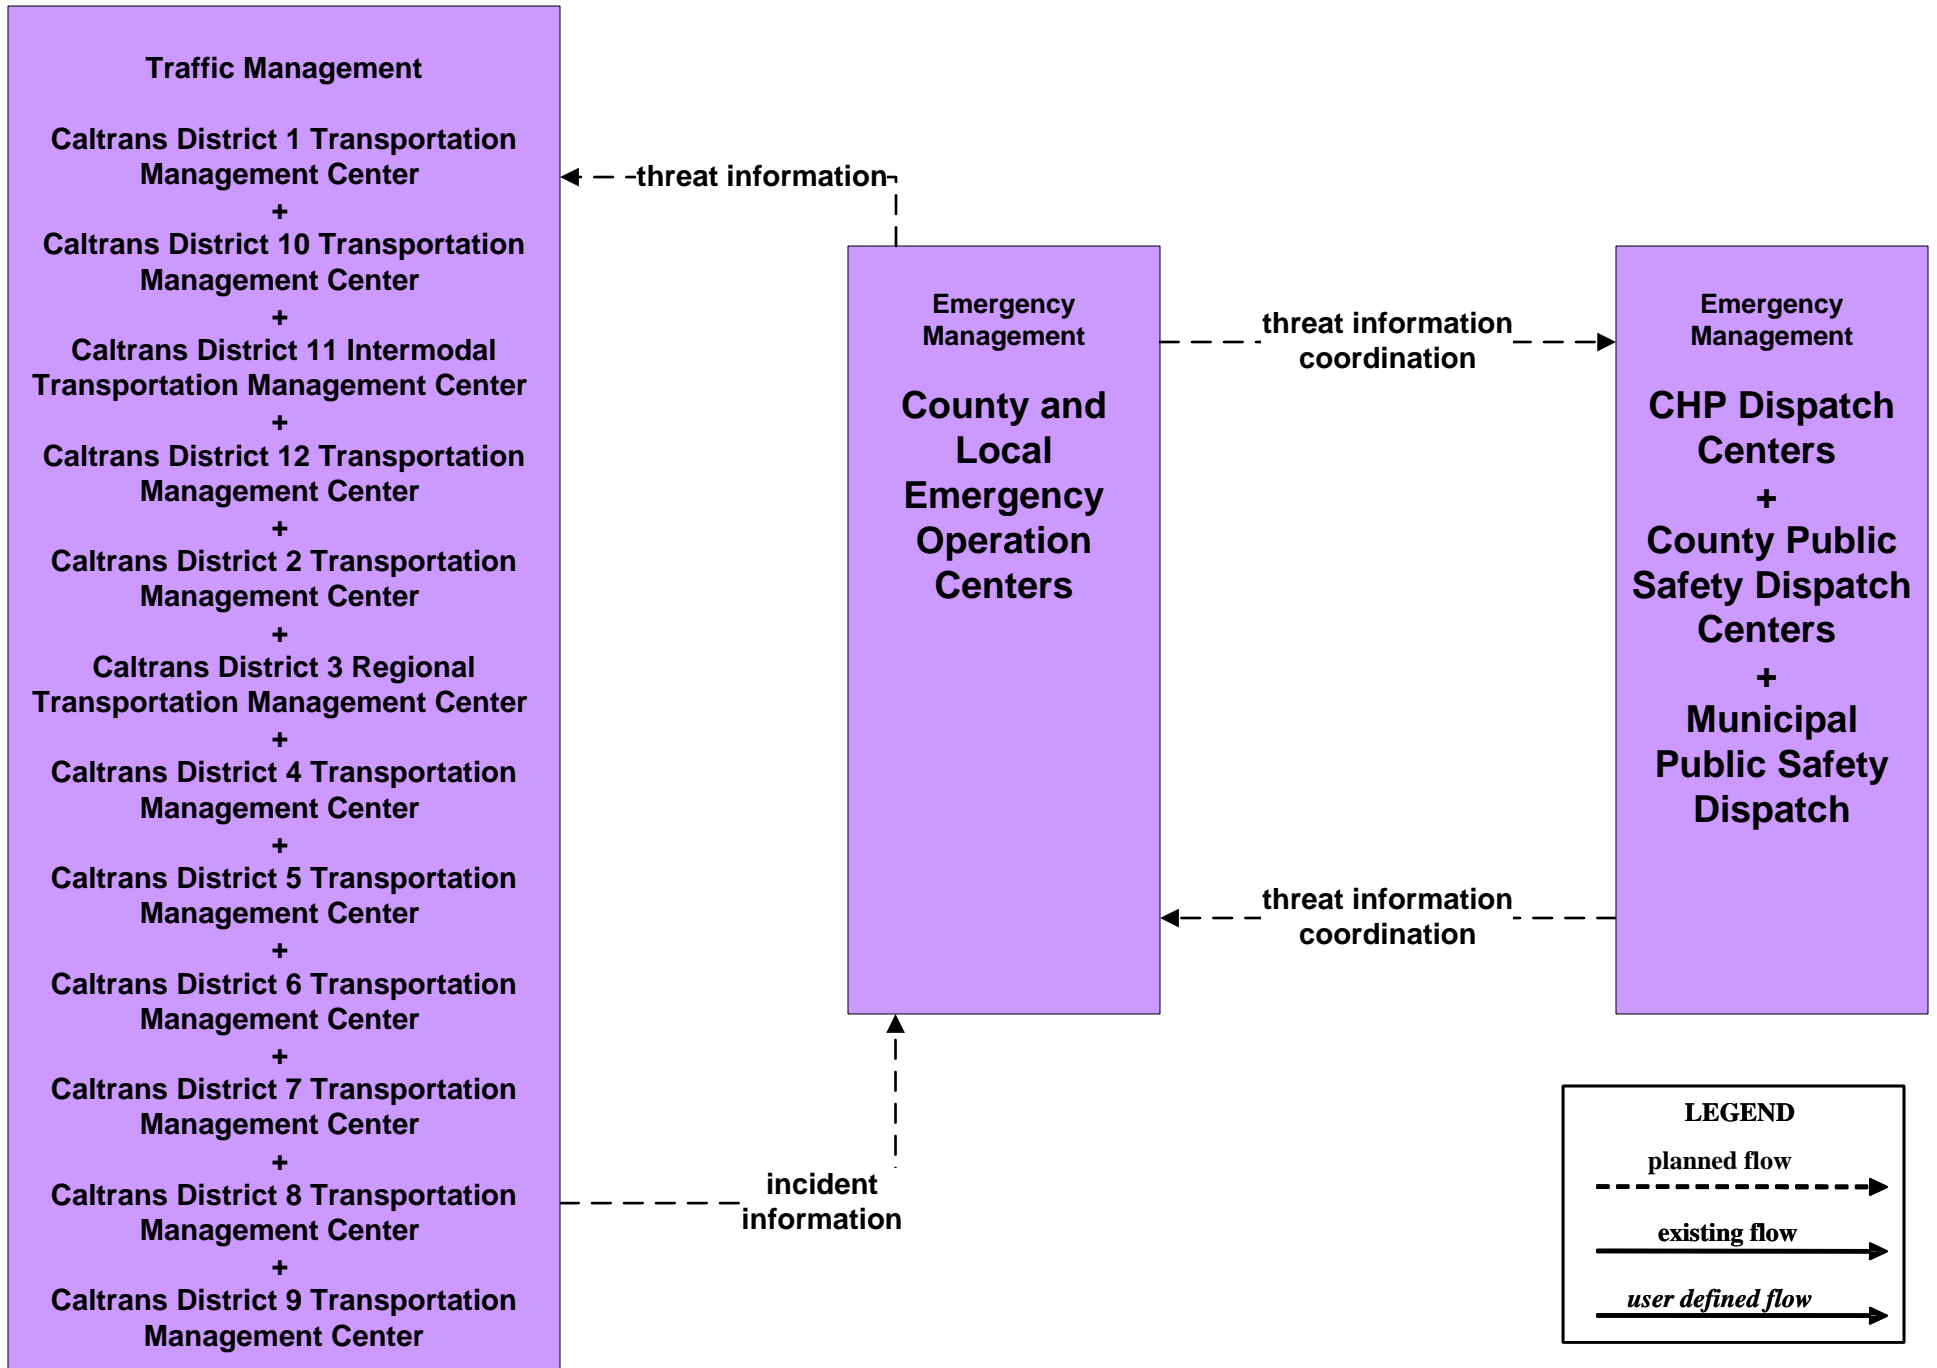

**AD1 - ITS Data Mart**  
**Statewide Crash Records Information System**

**ATMS08 - Incident Management  
Caltrans TMCs (TM to EM)**

**Emergency Management**  
**County Public Safety Dispatch Centers**  
**+**  
**Municipal Public Safety Dispatch**

incident information  
+  
incident response status  
+  
resource request

incident information  
+  
resource deployment status  
+  
road network conditions  
+  
traffic images

**ATMS08 - Incident Management  
Caltrans Satellite TMCs (TM to EM)**

# EM07 - Early Warning System

# EM07 - Early Warning System County and Local Emergency Operation Centers