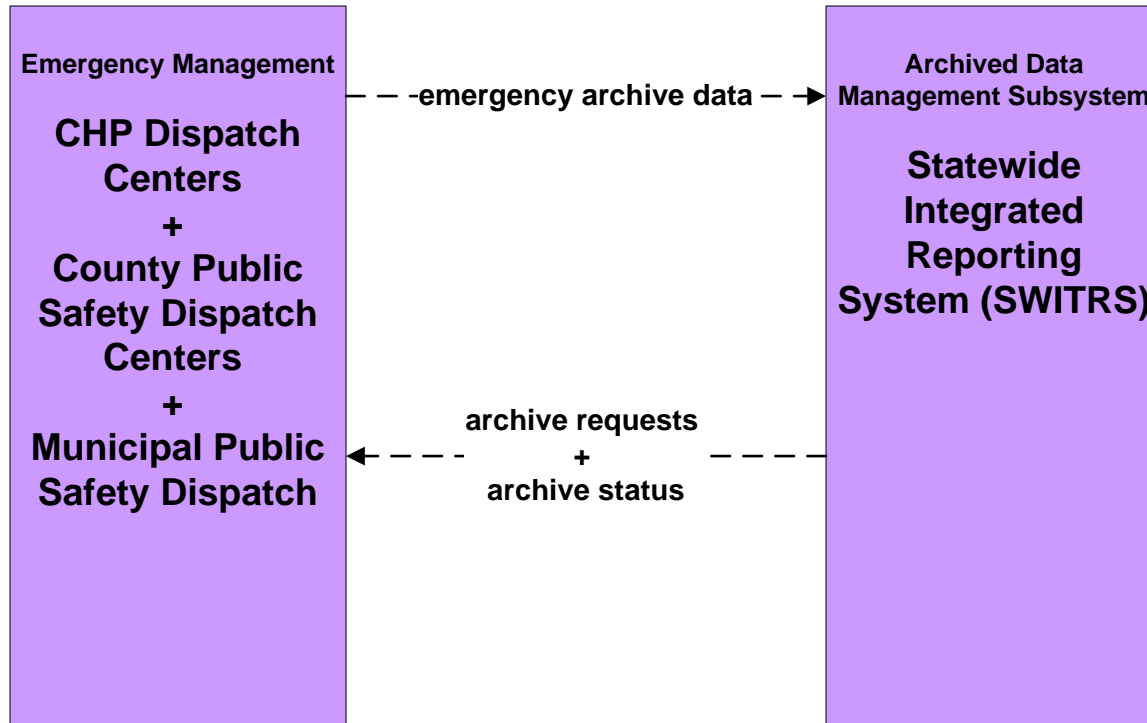

**AD1 - ITS Data Mart**  
**Statewide Crash Records Information System**

**ATMS08 - Incident Management  
Caltrans TMCs (TM to EM)**

**Emergency Management**  
**County Public Safety Dispatch Centers**  
**+**  
**Municipal Public Safety Dispatch**

incident information  
+  
incident response status  
+  
resource request

incident information  
+  
resource deployment status  
+  
road network conditions  
+  
traffic images

**ATMS08 - Incident Management  
Caltrans Satellite TMCs (TM to EM)**

# EM07 - Early Warning System

# EM07 - Early Warning System County and Local Emergency Operation Centers