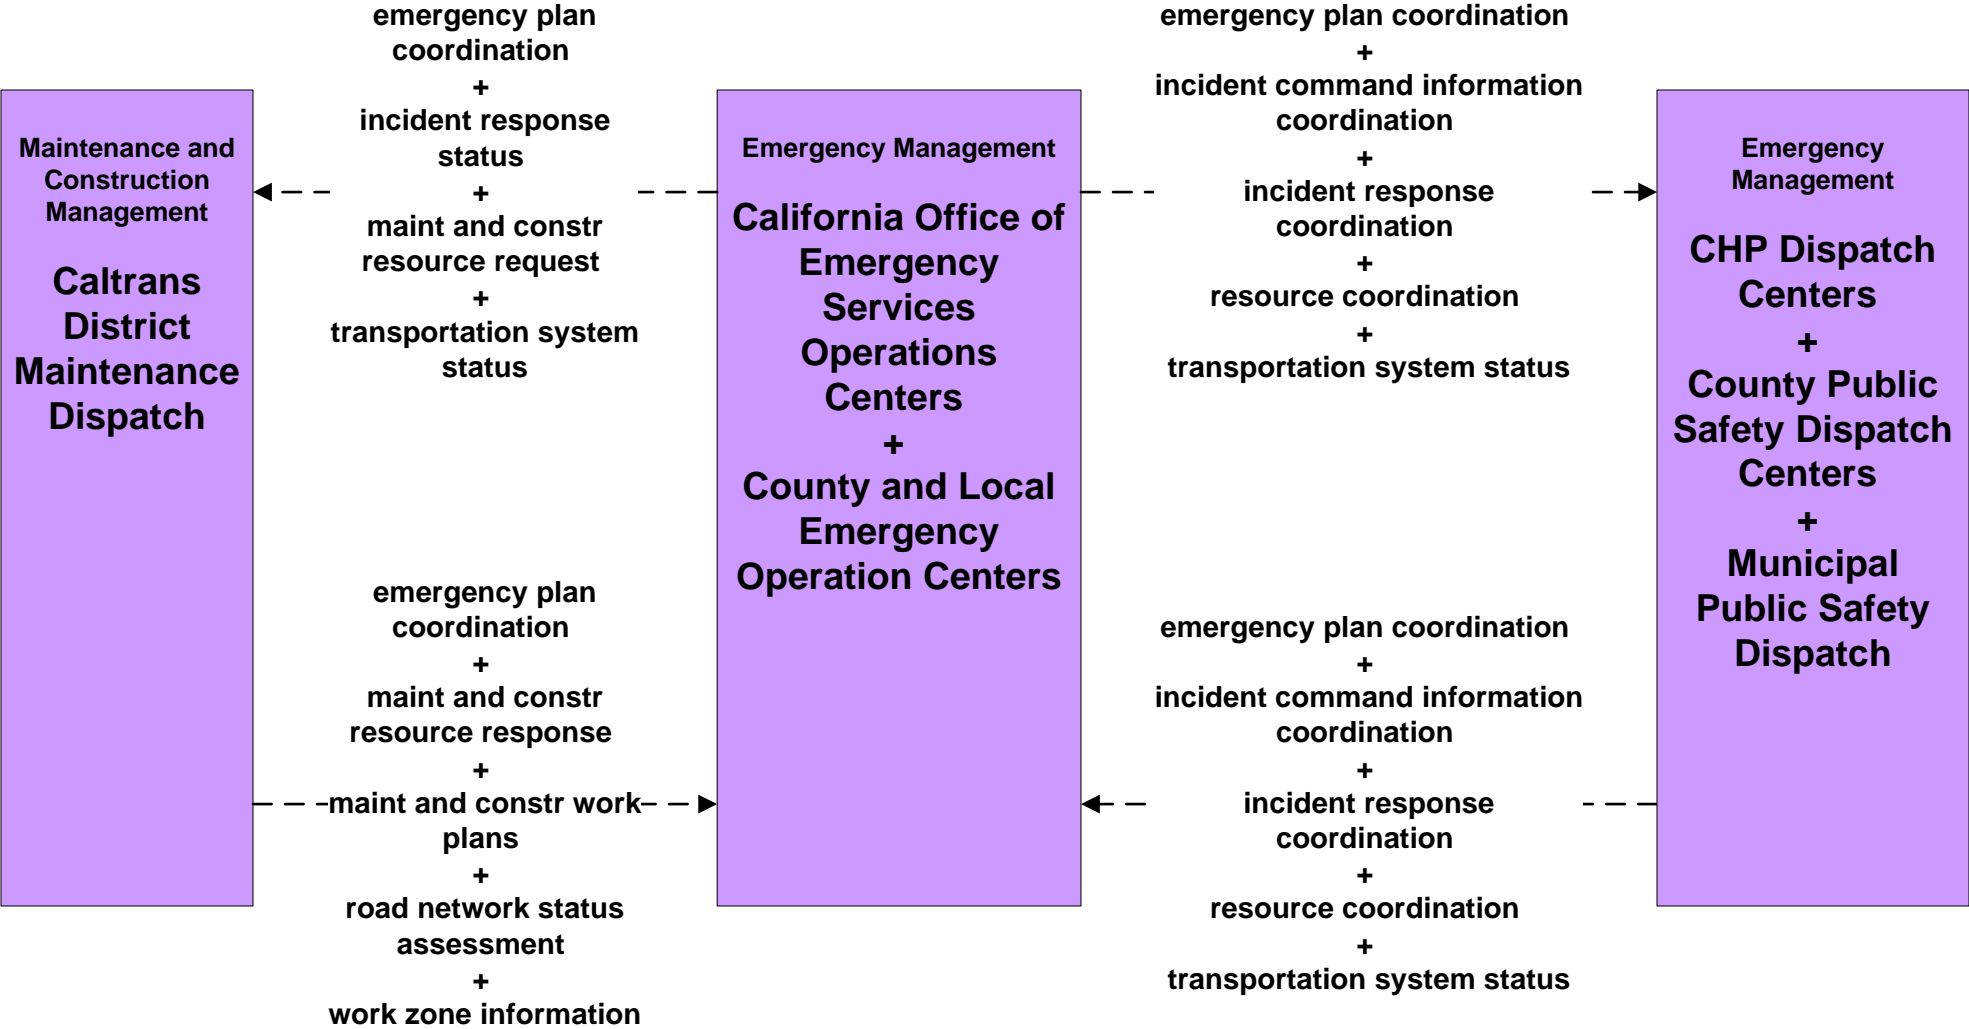

EM08 - Disaster Response and Recovery