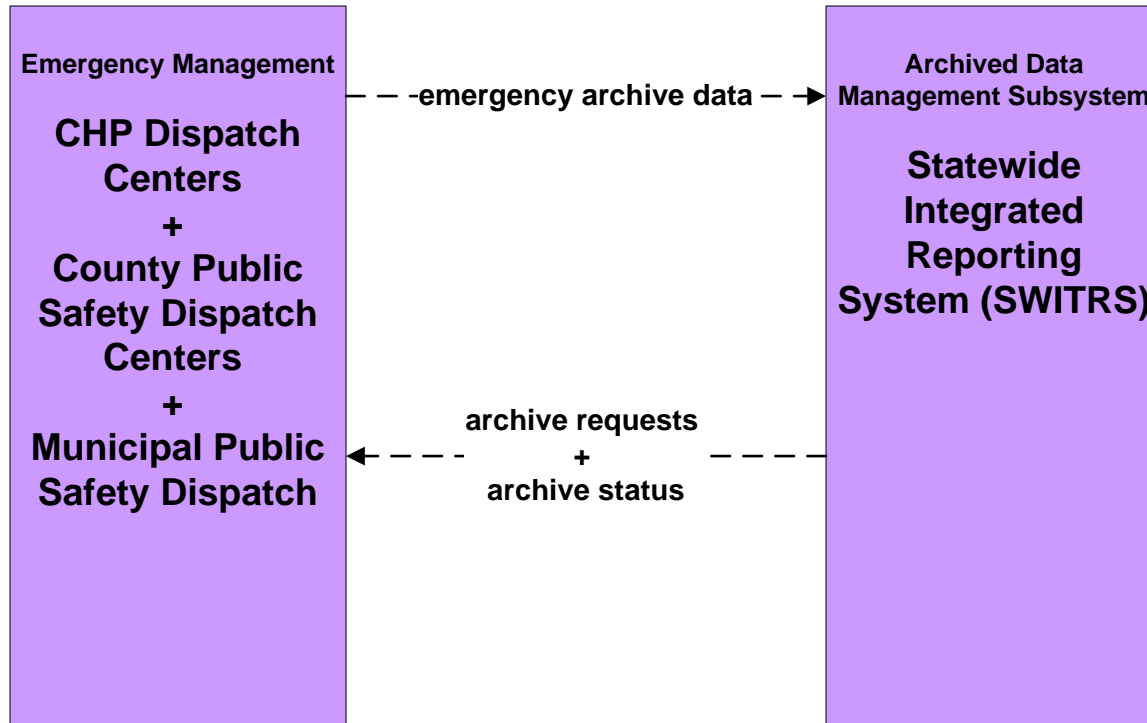

AD1 - ITS Data Mart
Statewide Crash Records Information System

**ATMS08 - Incident Management
Caltrans TMCs (TM to EM)**

Emergency Management
**County Public
Safety Dispatch
Centers**
+
**Municipal Public
Safety Dispatch**

incident information
+
incident response status
+
resource request

Traffic Management
Caltrans District 1 Transportation Management Center
+
Caltrans District 10 Transportation Management Center
+
Caltrans District 11 Intermodal Transportation Management Center
+
Caltrans District 12 Transportation Management Center
+
Caltrans District 2 Transportation Management Center
+
Caltrans District 3 Regional Transportation Management Center
+
Caltrans District 4 Transportation Management Center
+
Caltrans District 5 Transportation Management Center
+
Caltrans District 6 Transportation Management Center
+
Caltrans District 7 Transportation Management Center
+
Caltrans District 8 Transportation Management Center
+
Caltrans District 9 Transportation Management Center

incident information
+
resource deployment status
+
road network conditions
+
traffic images

**ATMS08 - Incident Management
Caltrans Satellite TMCs (TM to EM)**

CVO10 - HAZMAT Management Commercial Vehicles