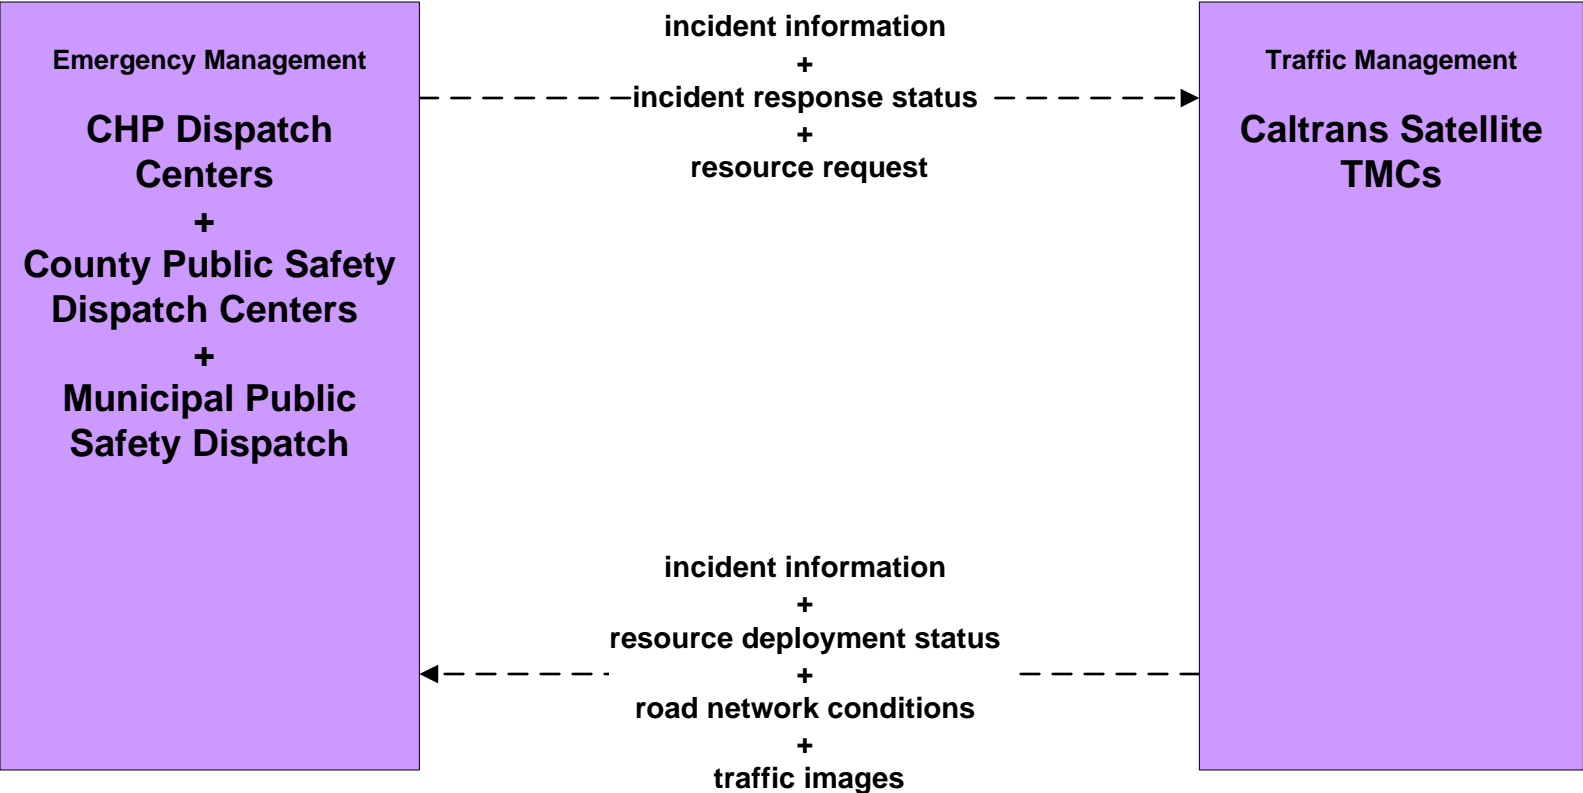

AD1 - ITS Data Mart
Statewide Crash Records Information System

**ATMS08 - Incident Management
Caltrans TMCs (TM to EM)**

Emergency Management
**County Public
Safety Dispatch
Centers**
+
**Municipal Public
Safety Dispatch**

incident information
+
incident response status
+
resource request

Traffic Management
Caltrans District 1 Transportation Management Center
+
Caltrans District 10 Transportation Management Center
+
Caltrans District 11 Intermodal Transportation Management Center
+
Caltrans District 12 Transportation Management Center
+
Caltrans District 2 Transportation Management Center
+
Caltrans District 3 Regional Transportation Management Center
+
Caltrans District 4 Transportation Management Center
+
Caltrans District 5 Transportation Management Center
+
Caltrans District 6 Transportation Management Center
+
Caltrans District 7 Transportation Management Center
+
Caltrans District 8 Transportation Management Center
+
Caltrans District 9 Transportation Management Center

incident information
+
resource deployment status
+
road network conditions
+
traffic images

**ATMS08 - Incident Management
Caltrans Satellite TMCs (TM to EM)**

CVO10 - HAZMAT Management Commercial Vehicles