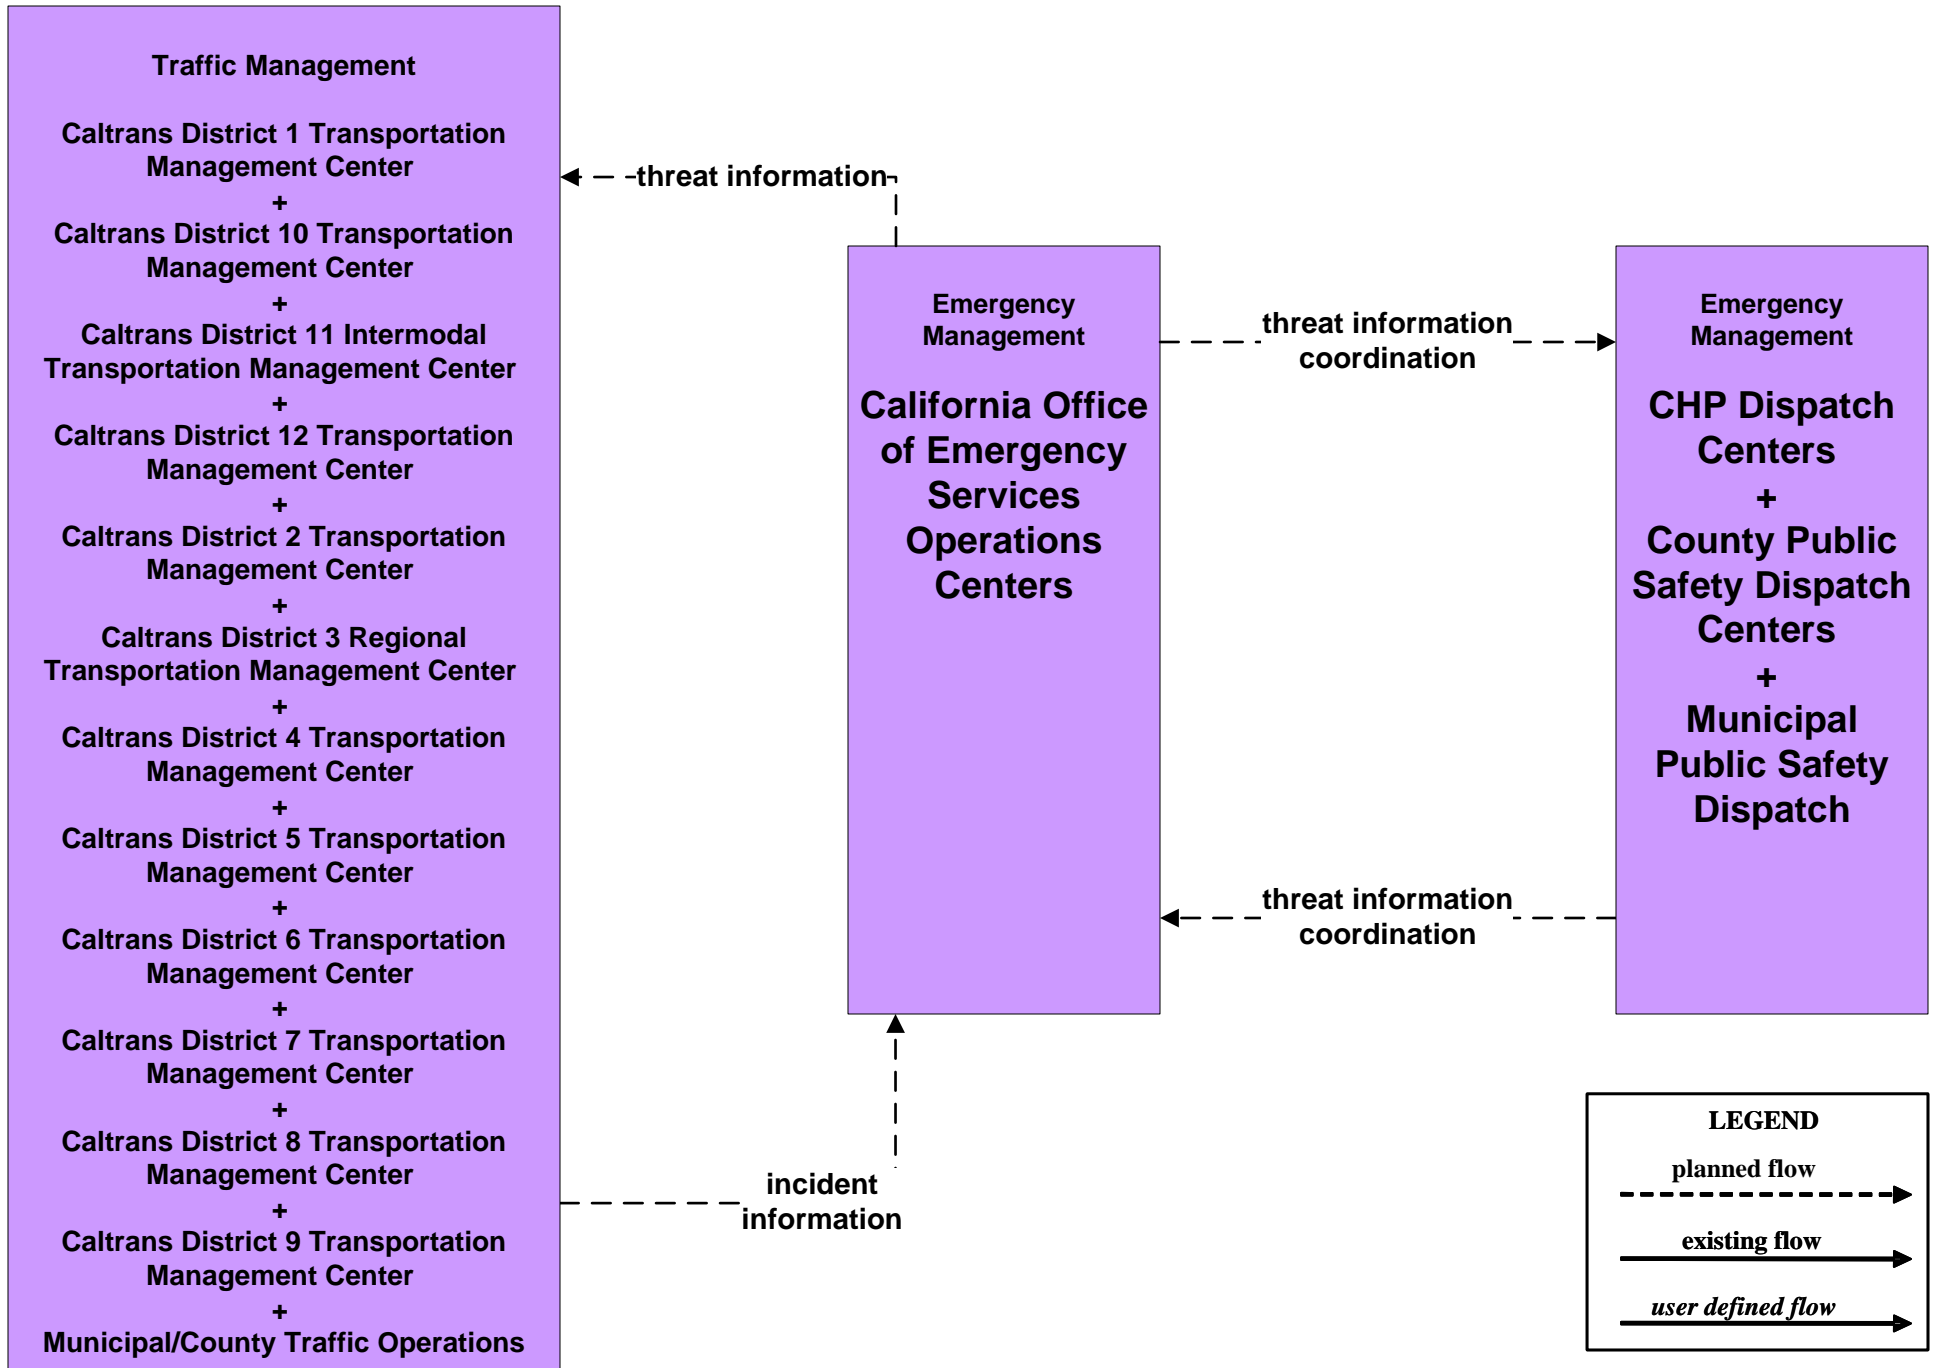

EM07 - Early Warning System

California Office of Emergency Services Operations Centers