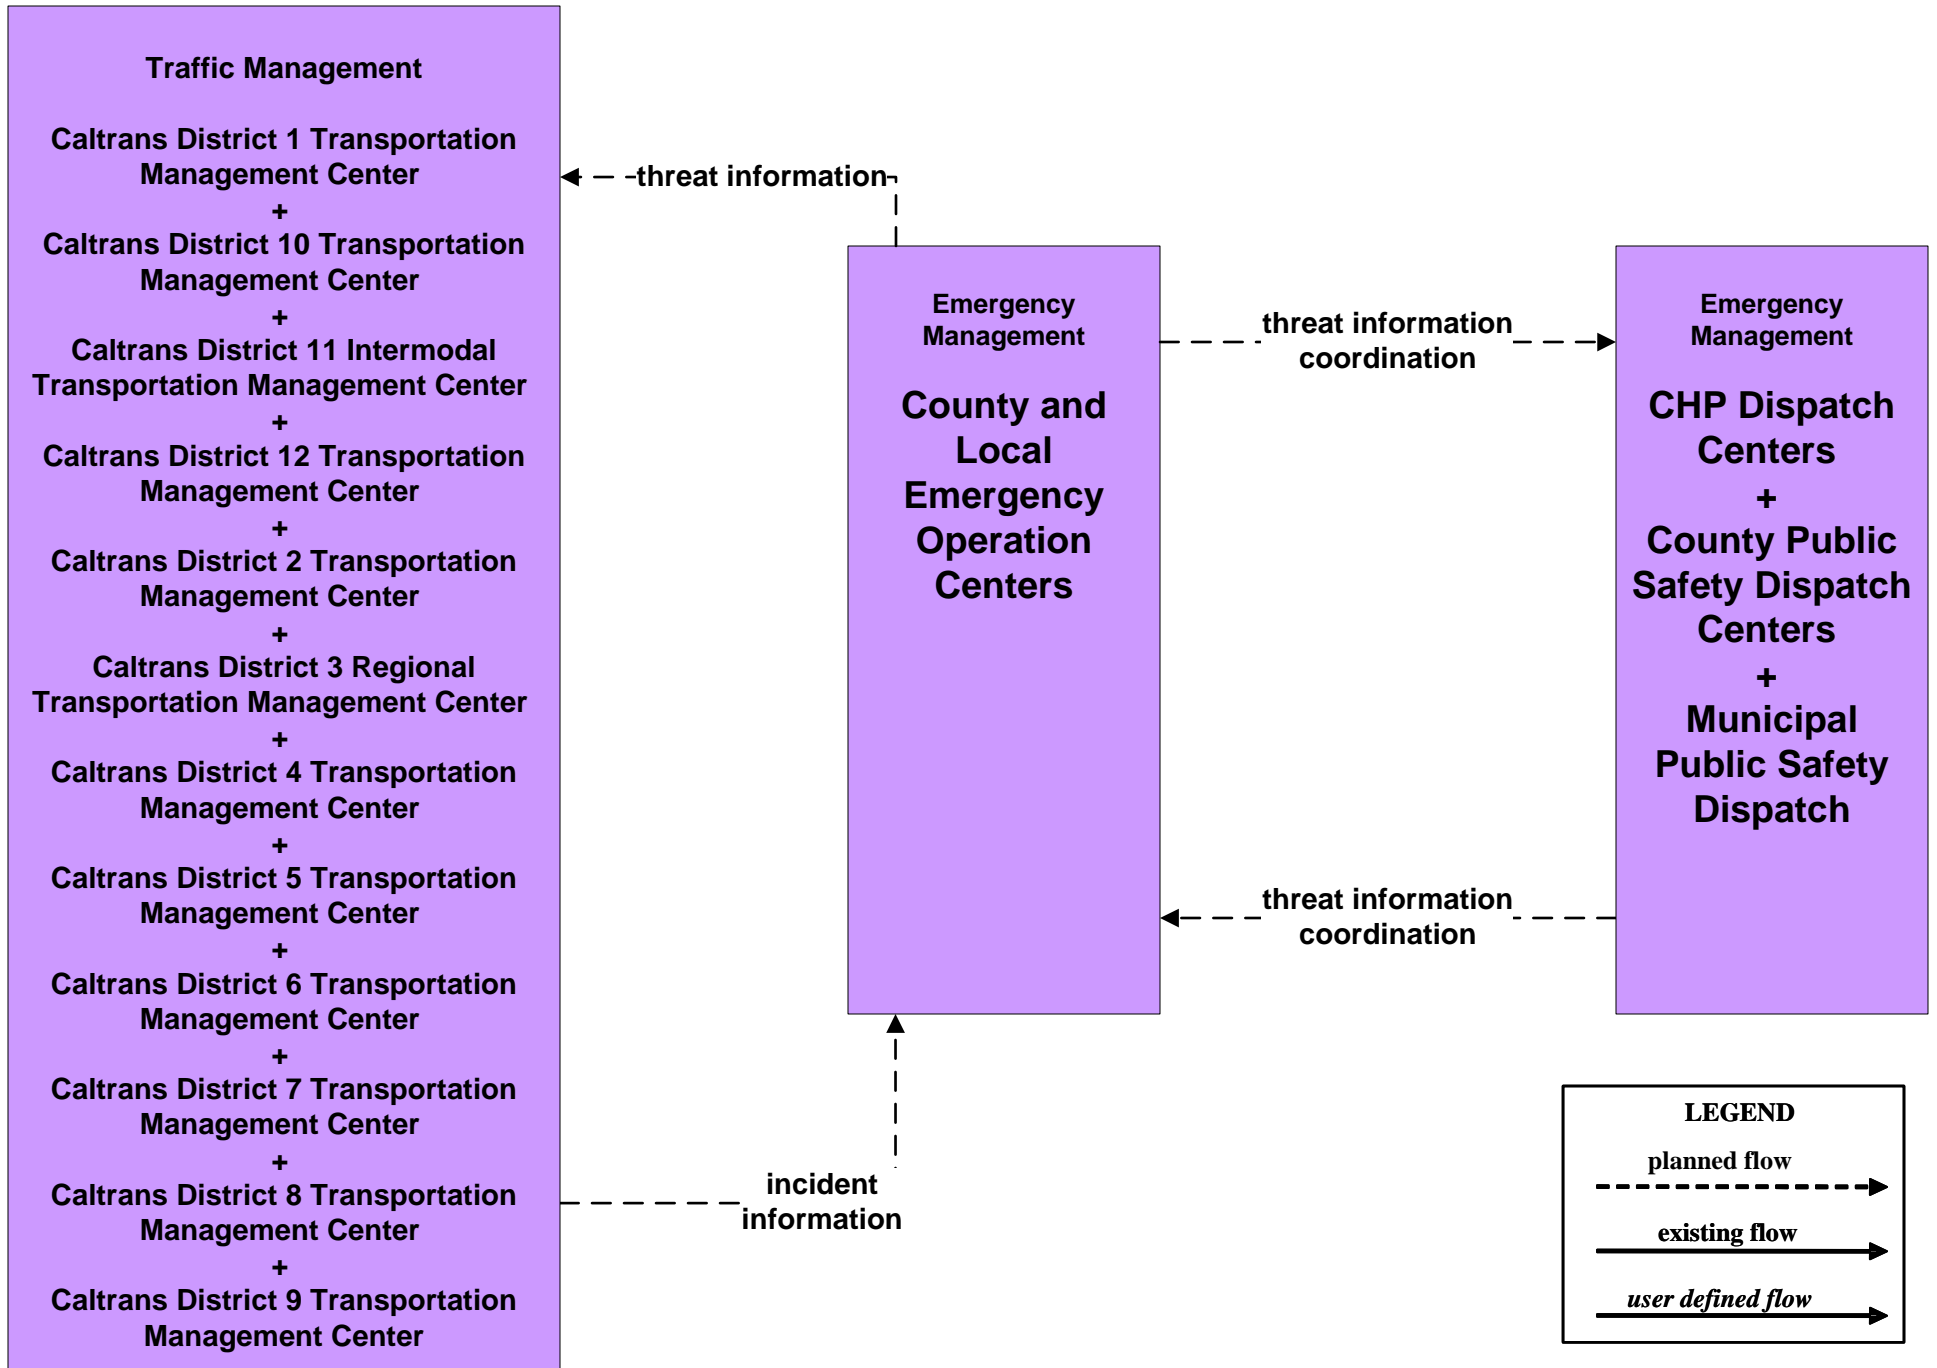

AD1 - ITS Data Mart
Statewide Crash Records Information System

**ATMS08 - Incident Management
Caltrans TMCs (TM to EM)**

Emergency Management
**County Public
Safety Dispatch
Centers**
+
**Municipal Public
Safety Dispatch**

incident information
+
incident response status
+
resource request

Traffic Management
Caltrans District 1 Transportation Management Center
+
Caltrans District 10 Transportation Management Center
+
Caltrans District 11 Intermodal Transportation Management Center
+
Caltrans District 12 Transportation Management Center
+
Caltrans District 2 Transportation Management Center
+
Caltrans District 3 Regional Transportation Management Center
+
Caltrans District 4 Transportation Management Center
+
Caltrans District 5 Transportation Management Center
+
Caltrans District 6 Transportation Management Center
+
Caltrans District 7 Transportation Management Center
+
Caltrans District 8 Transportation Management Center
+
Caltrans District 9 Transportation Management Center

incident information
+
resource deployment status
+
road network conditions
+
traffic images

**ATMS08 - Incident Management
Caltrans Satellite TMCs (TM to EM)**

CVO10 - HAZMAT Management Commercial Vehicles

Hazmat permitting information may already be provided to PrePass.

EM07 - Early Warning System

California Office of Emergency Services Operations Centers

EM07 - Early Warning System County and Local Emergency Operation Centers