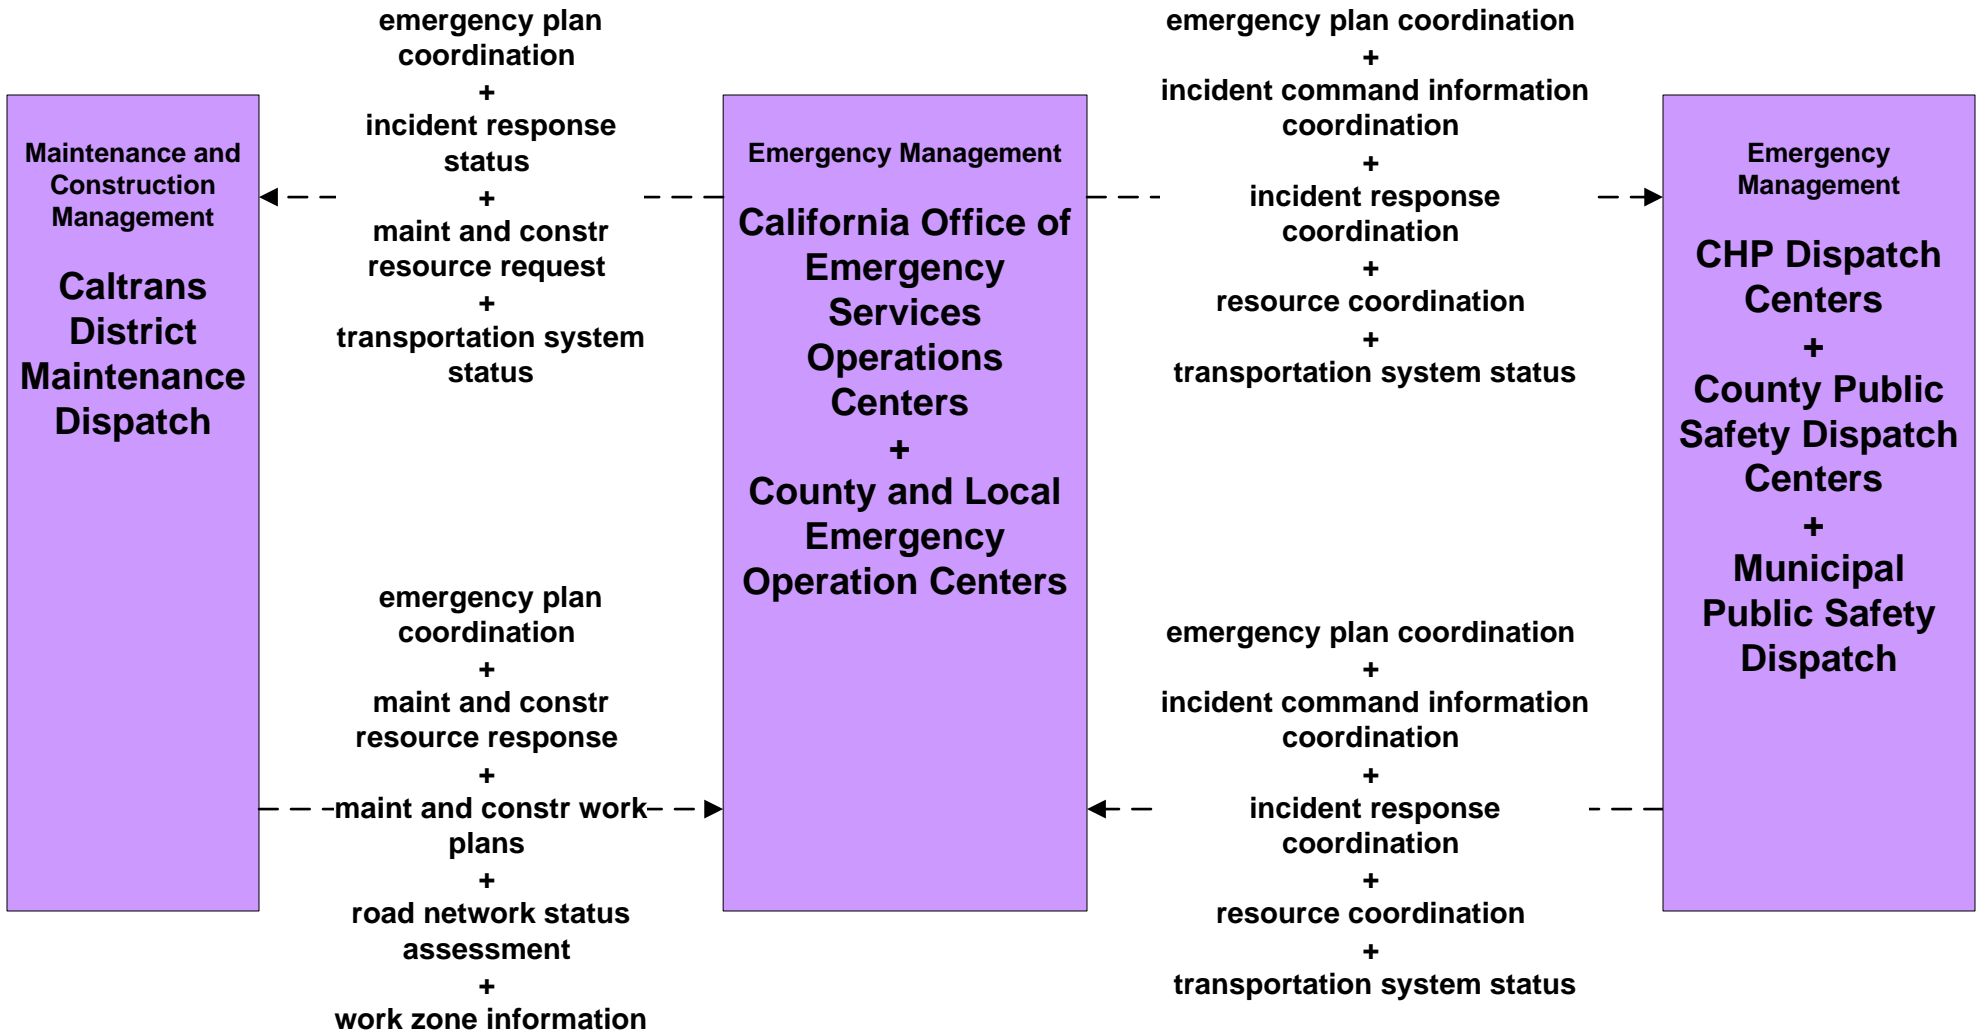

EM08 - Disaster Response and Recovery